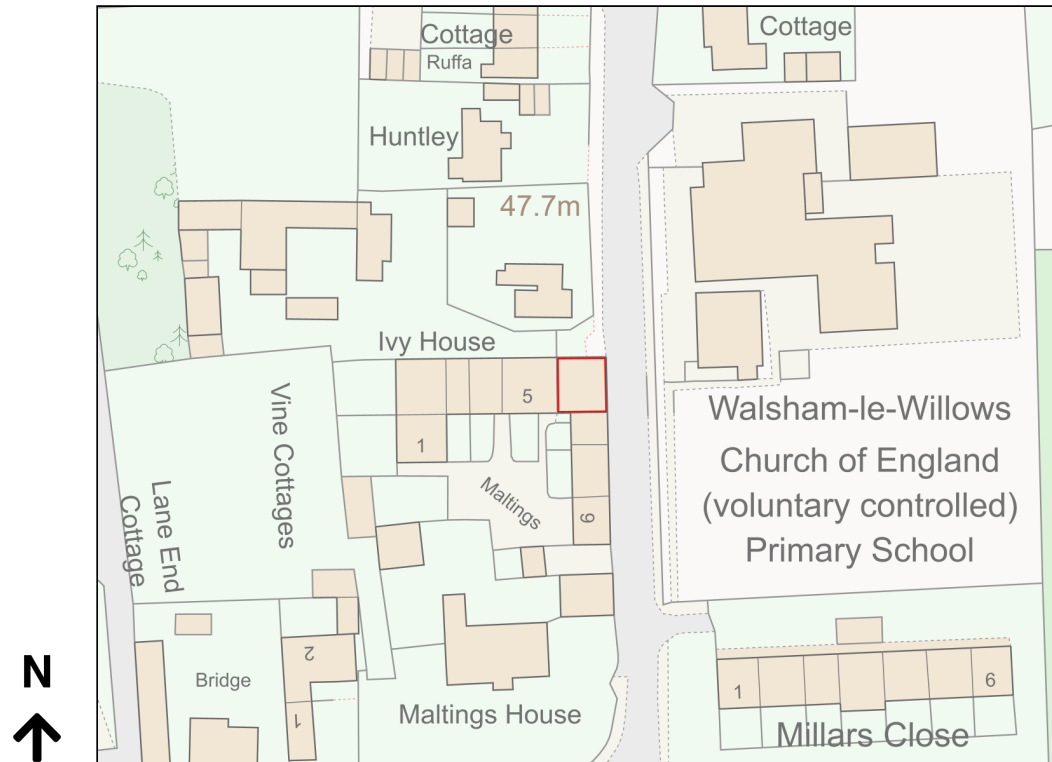

Location Plan

Site Address: 6, The Maltings, Wattisfield Road, Walsham Le Willows, IP31 3BD

Date Produced: 27-Jun-2023

Scale: 1:1250 @A4

Planning Portal Reference: PP-12269210v1