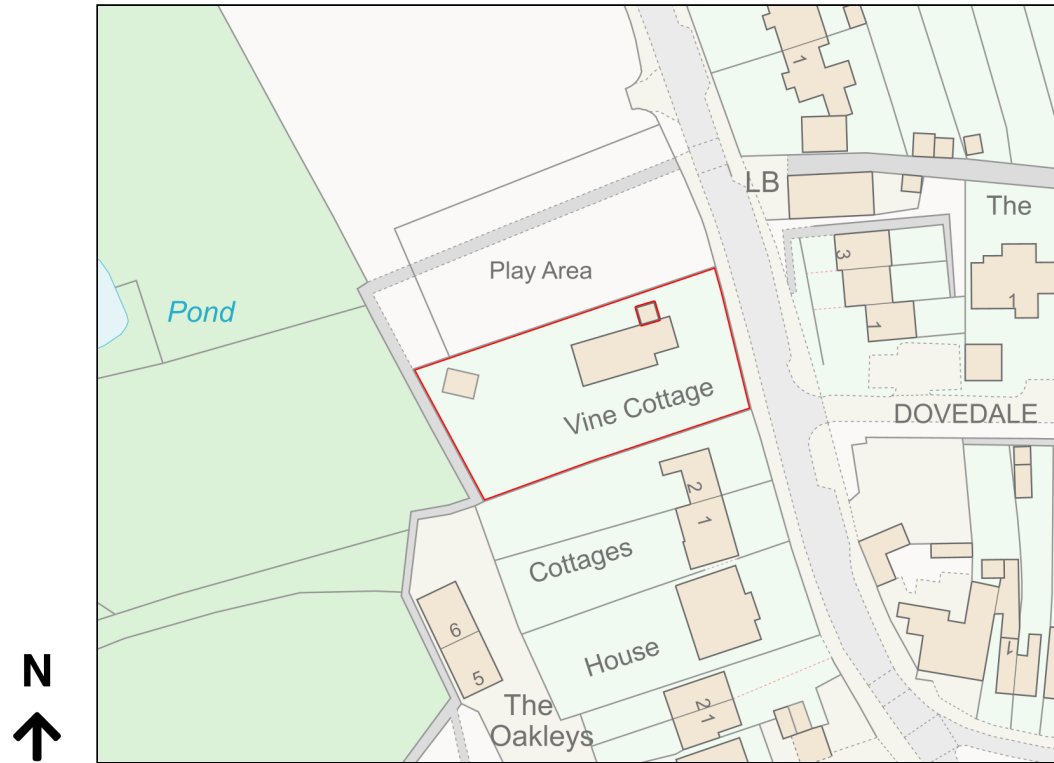

# Location Plan

Site Address: Vine Cottage, High Wych Lane, High Wych, CM21 0JJ

Date Produced: 29-Jun-2023

Scale: 1:1250 @A4

Planning Portal Reference: PP-12267020v1