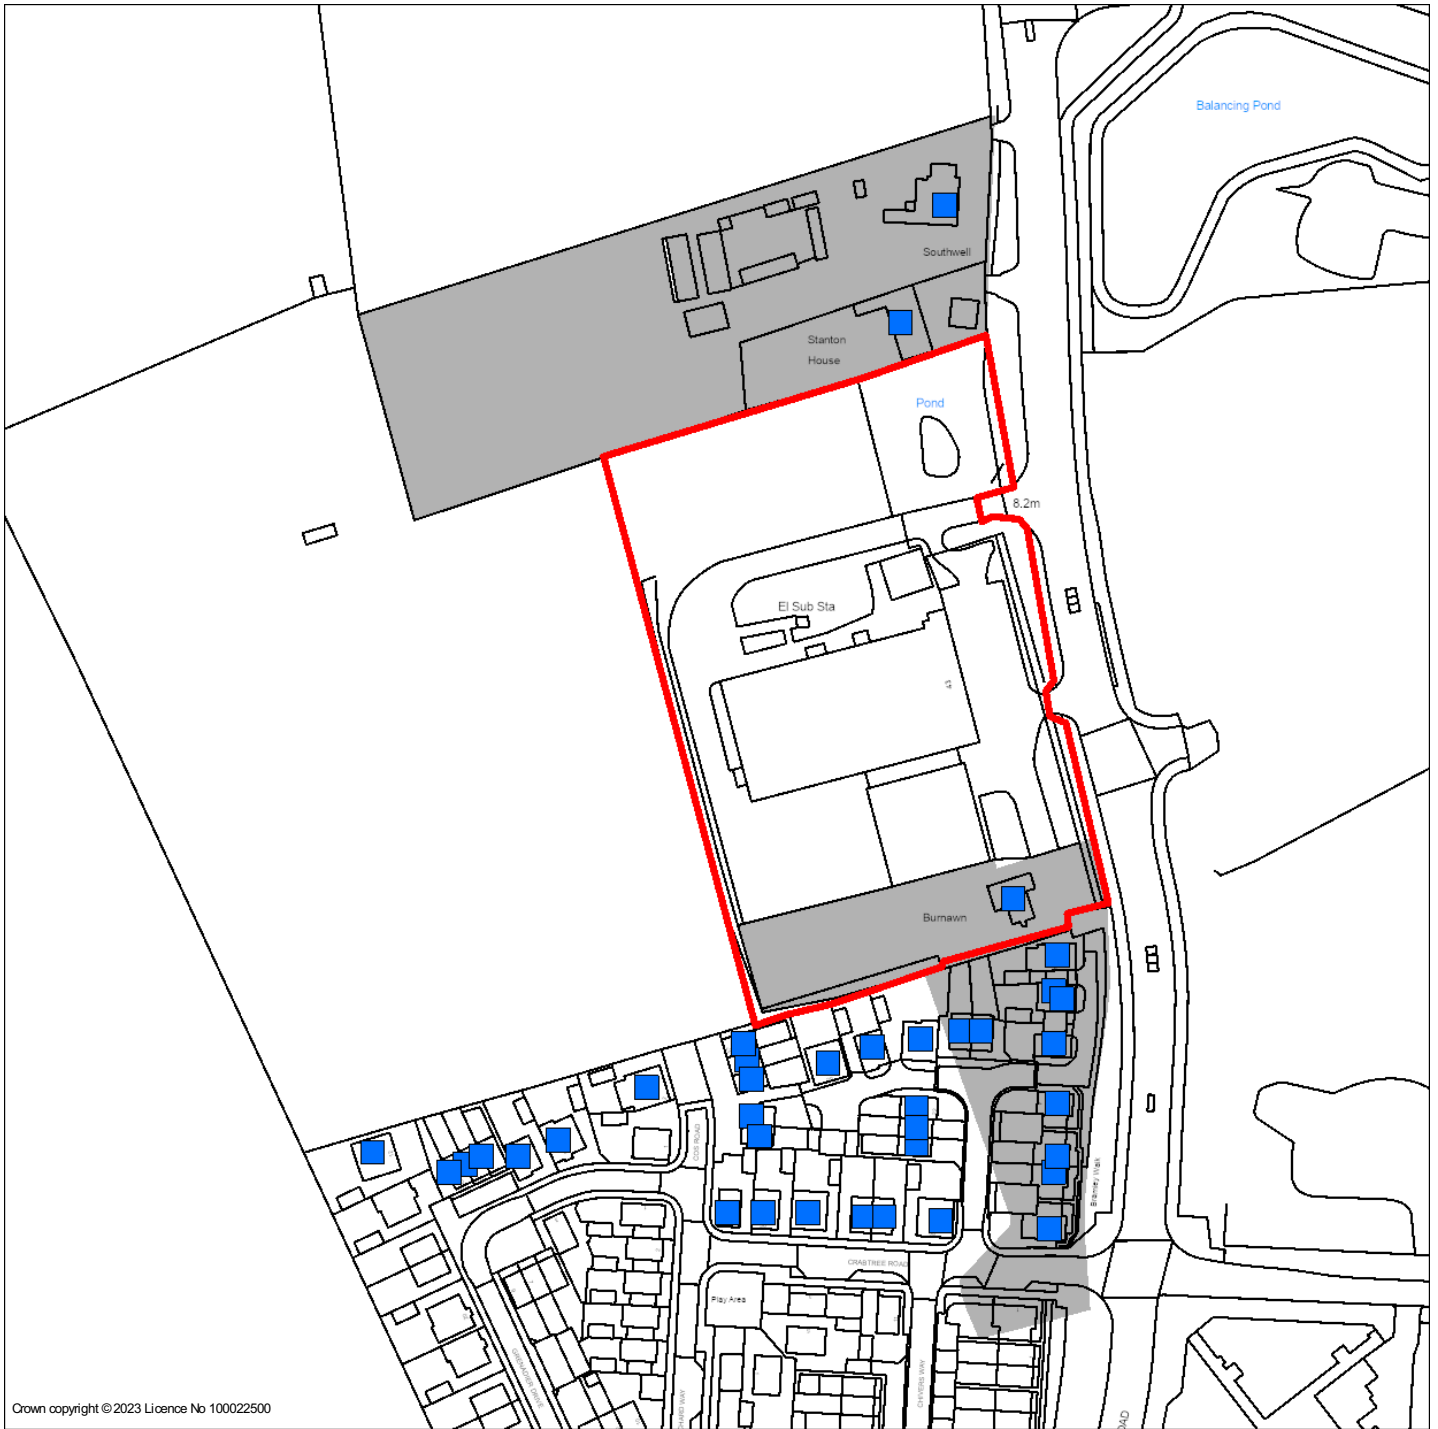

Map of notified neighbours for 23/02433/FUL

Crown copyright © 2023 Licence No 100022500

-  Site boundary  Neighbour Address Point  Neighbour Address Extent
(if available)

LPA: South Cambridgeshire District Council