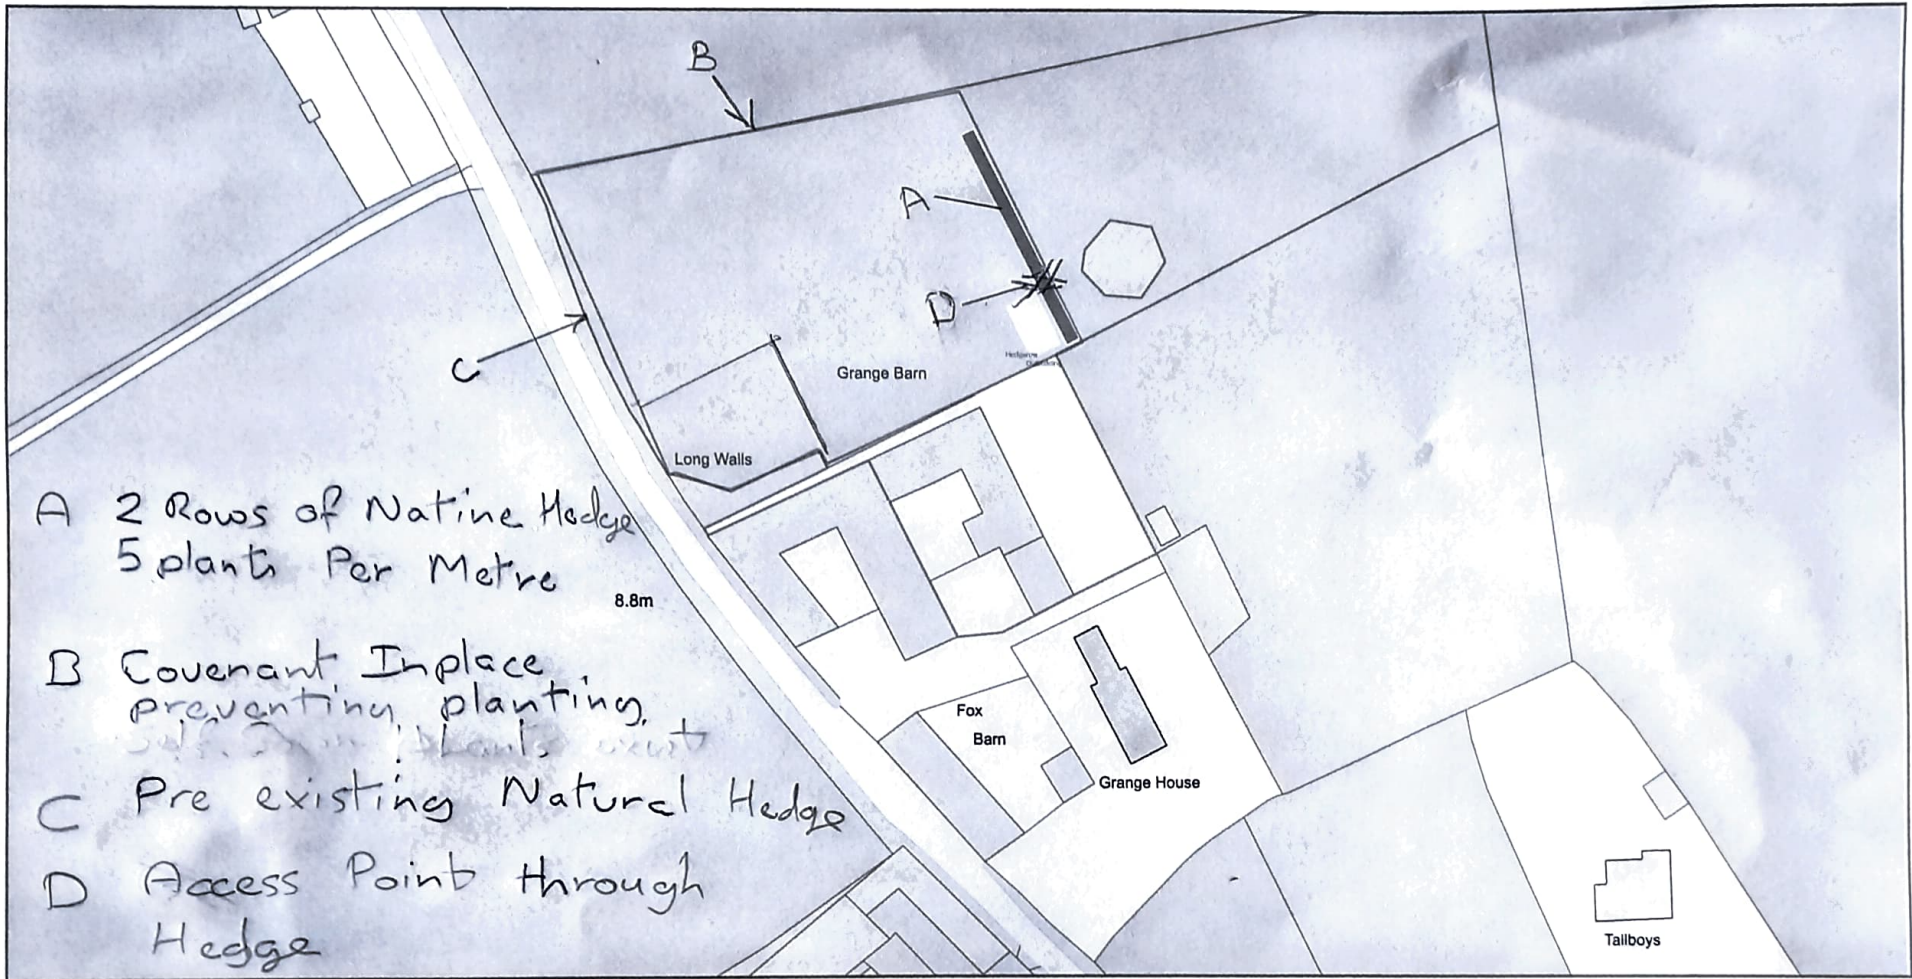

Grange Barn Gardens

A 2 Rows of Native Hedge
5 plants Per Metre
8.8m

B Covenant In place
preventing planting
of new hedges

C Pre existing Natural Hedge

D Access Point through
Hedge

Plan Produced for: Allie Mixer
Date Produced: 07 Apr 2021
Plan Reference Number: TQRQM21097171607231
Scale: 1:1250 @ A4