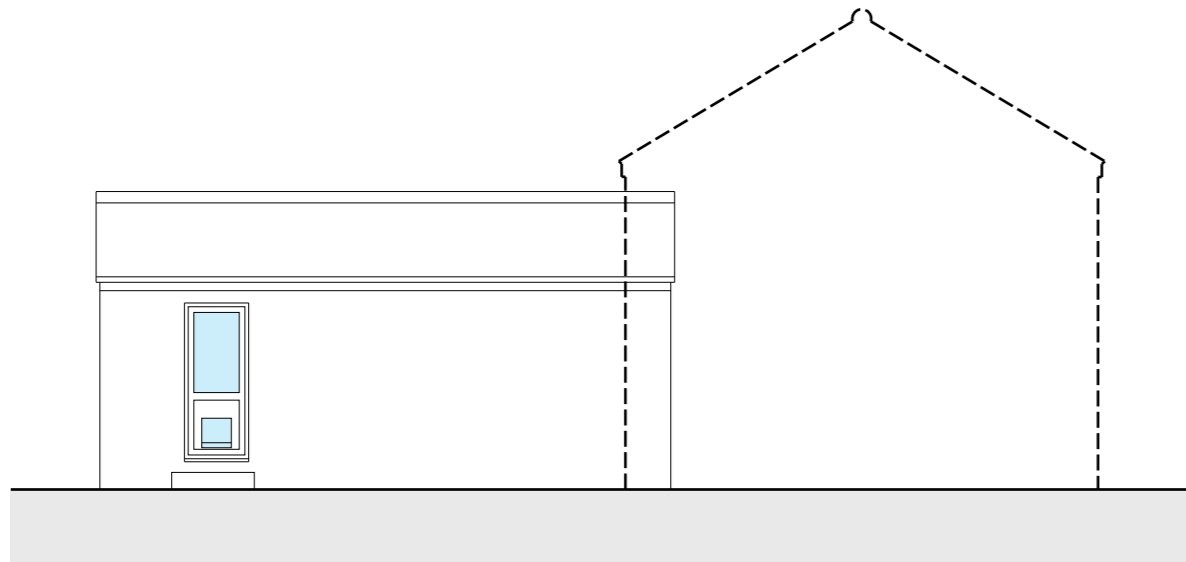

Bench Mark Designs

1 Montague Walk,
Upper Poppleton,
York. YO26 6JG
Phone/Fax: 01904 782 803
Mobile: 07759 054 683
E-mail: bobmarks@benchmdesigns.com
Web Site: www.benchmdesigns.com

Front Elevation

Side Elevation

Side Elevation

Garden Elevation

Little Garth ~ Rufforth

Title:-
Elevations ~ Existing

Scale:-
1:100@A3

Date:-
11•20

Drg N°:-
ZD/12-PL-02