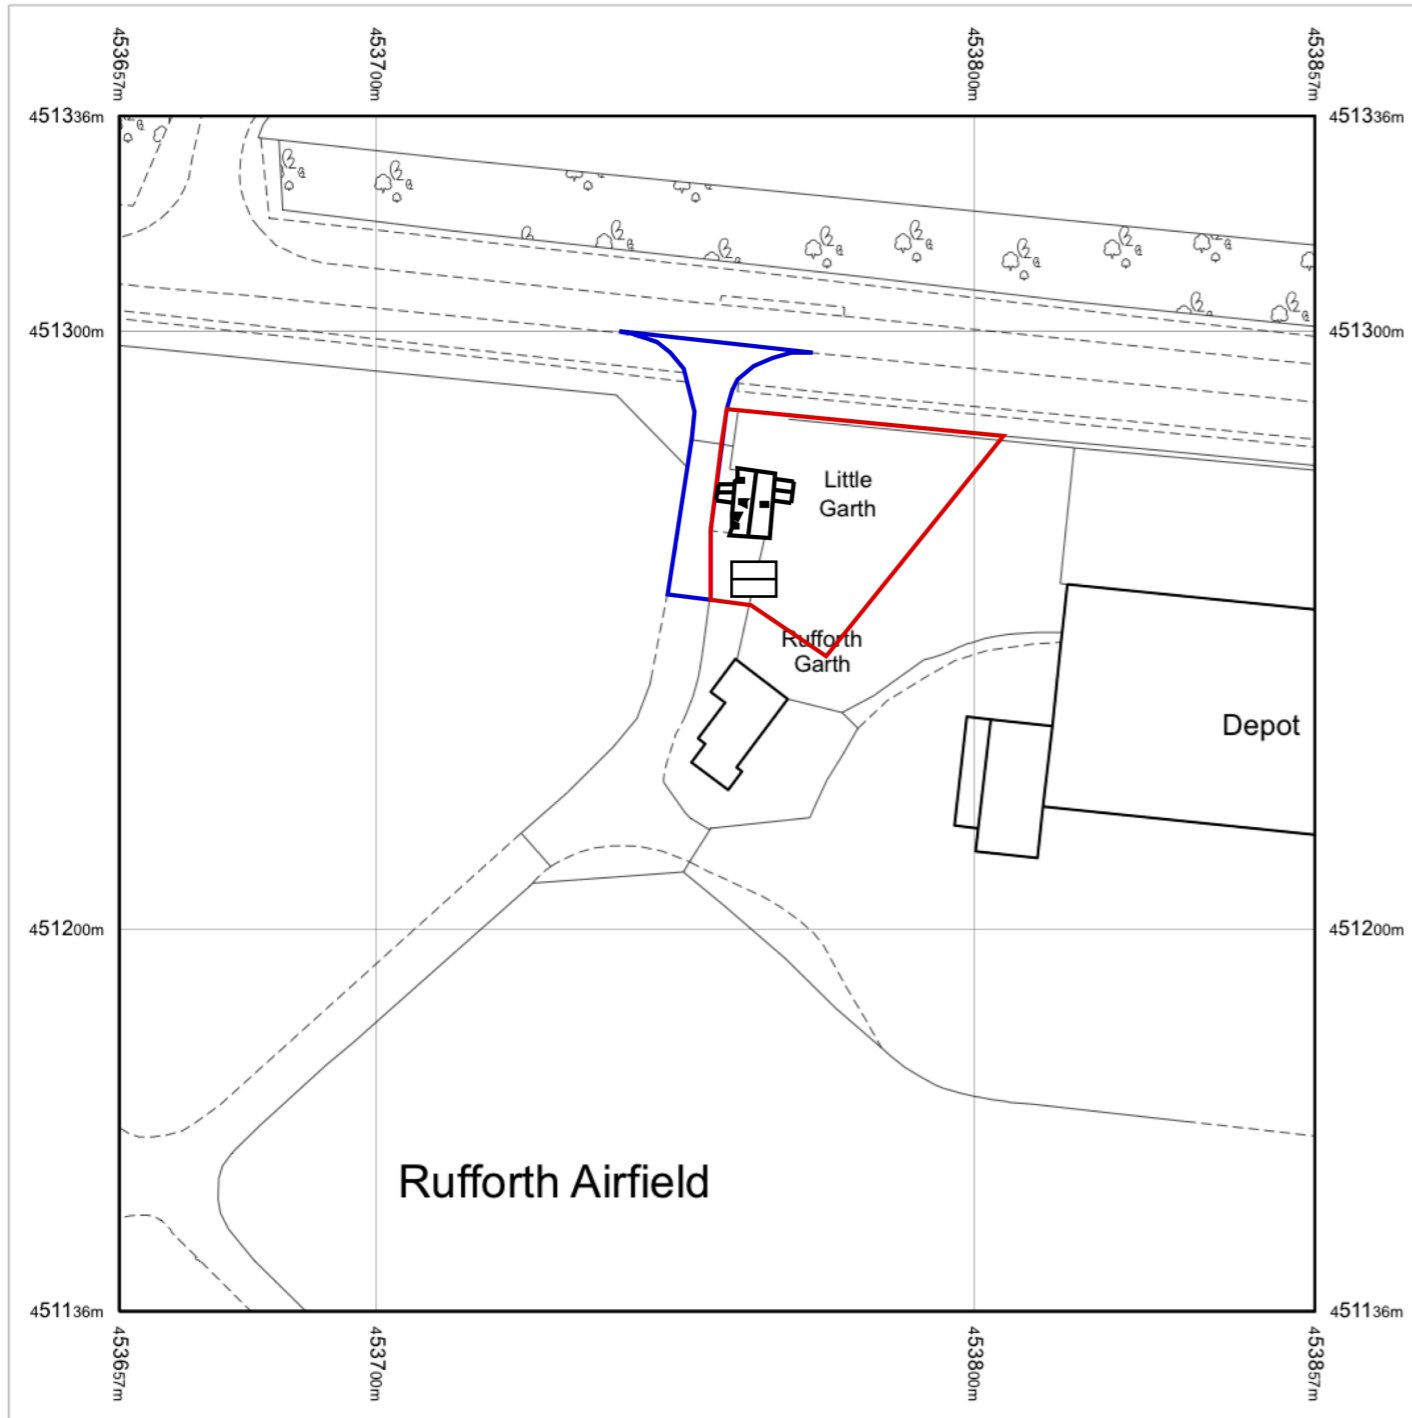

Bench Mark Designs

1 Montague Walk,
Upper Poppleton,
York. YO26 6JG
Phone/Fax: 01904 782 803
Mobile: 07759 054 683
E-mail: bobmarks@benchmdesigns.com
Web Site: www.benchmdesigns.com

Little Garth ~ Rufforth

Title:-
Location Plan

Scale:-
1:1250@A3

Drg N°:-
ZD/12-PL-00

Date:-
06•23