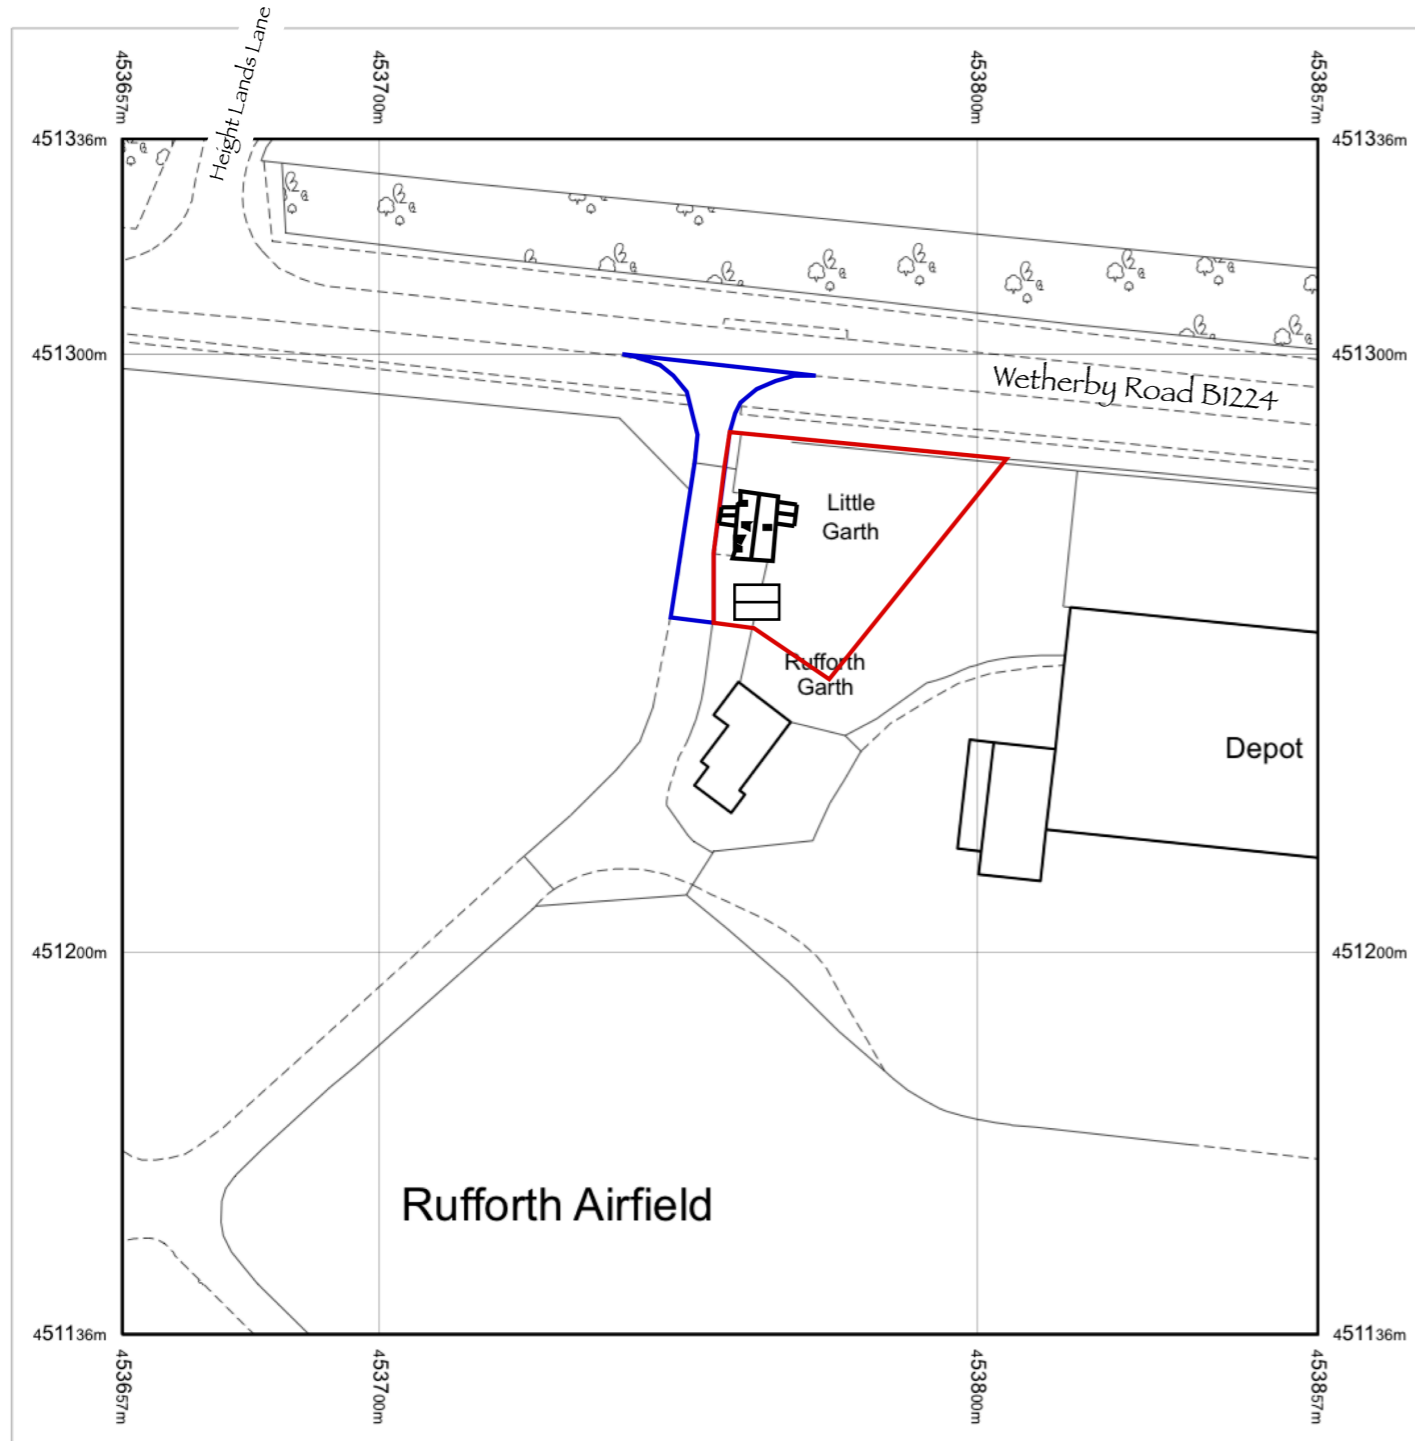

Bench Mark Designs

1 Montague Walk,
Upper Poppleton,
York. YO26 6JG
Phone/Fax: 01904 782 803
Mobile: 07759 054 683
E-mail: bobmarks@benchmdesigns.com
Web Site: www.benchmdesigns.com

Little Garth ~ Rufforth

Title:-
Location Plan

Scale:-
1:1250@A3

Drg N°:-
ZD/12-PL-00A

Date:-
06•23