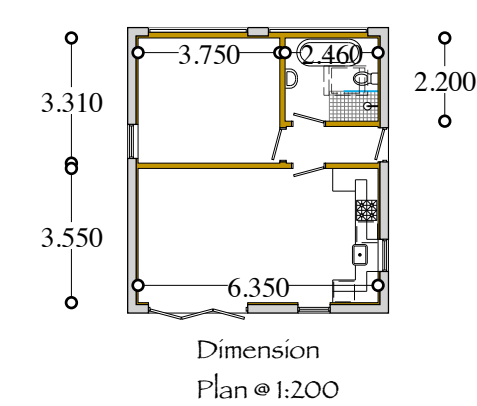

Bench Mark Designs

1 Montague Walk,
Upper Poppleton,
York. YO26 6JG
Phone/Fax: 01904 782 803
Mobile: 07759 054 683
E-mail: bobmarks@benchmdesigns.com
Web Site: www.benchmdesigns.com

Little Garth ~ Rufforth	
Title:- Plans ~ Proposed	
Scale:- 1:50 @ A3	Drg N°:-
Date:- 11.20	ZD/12-PL-03