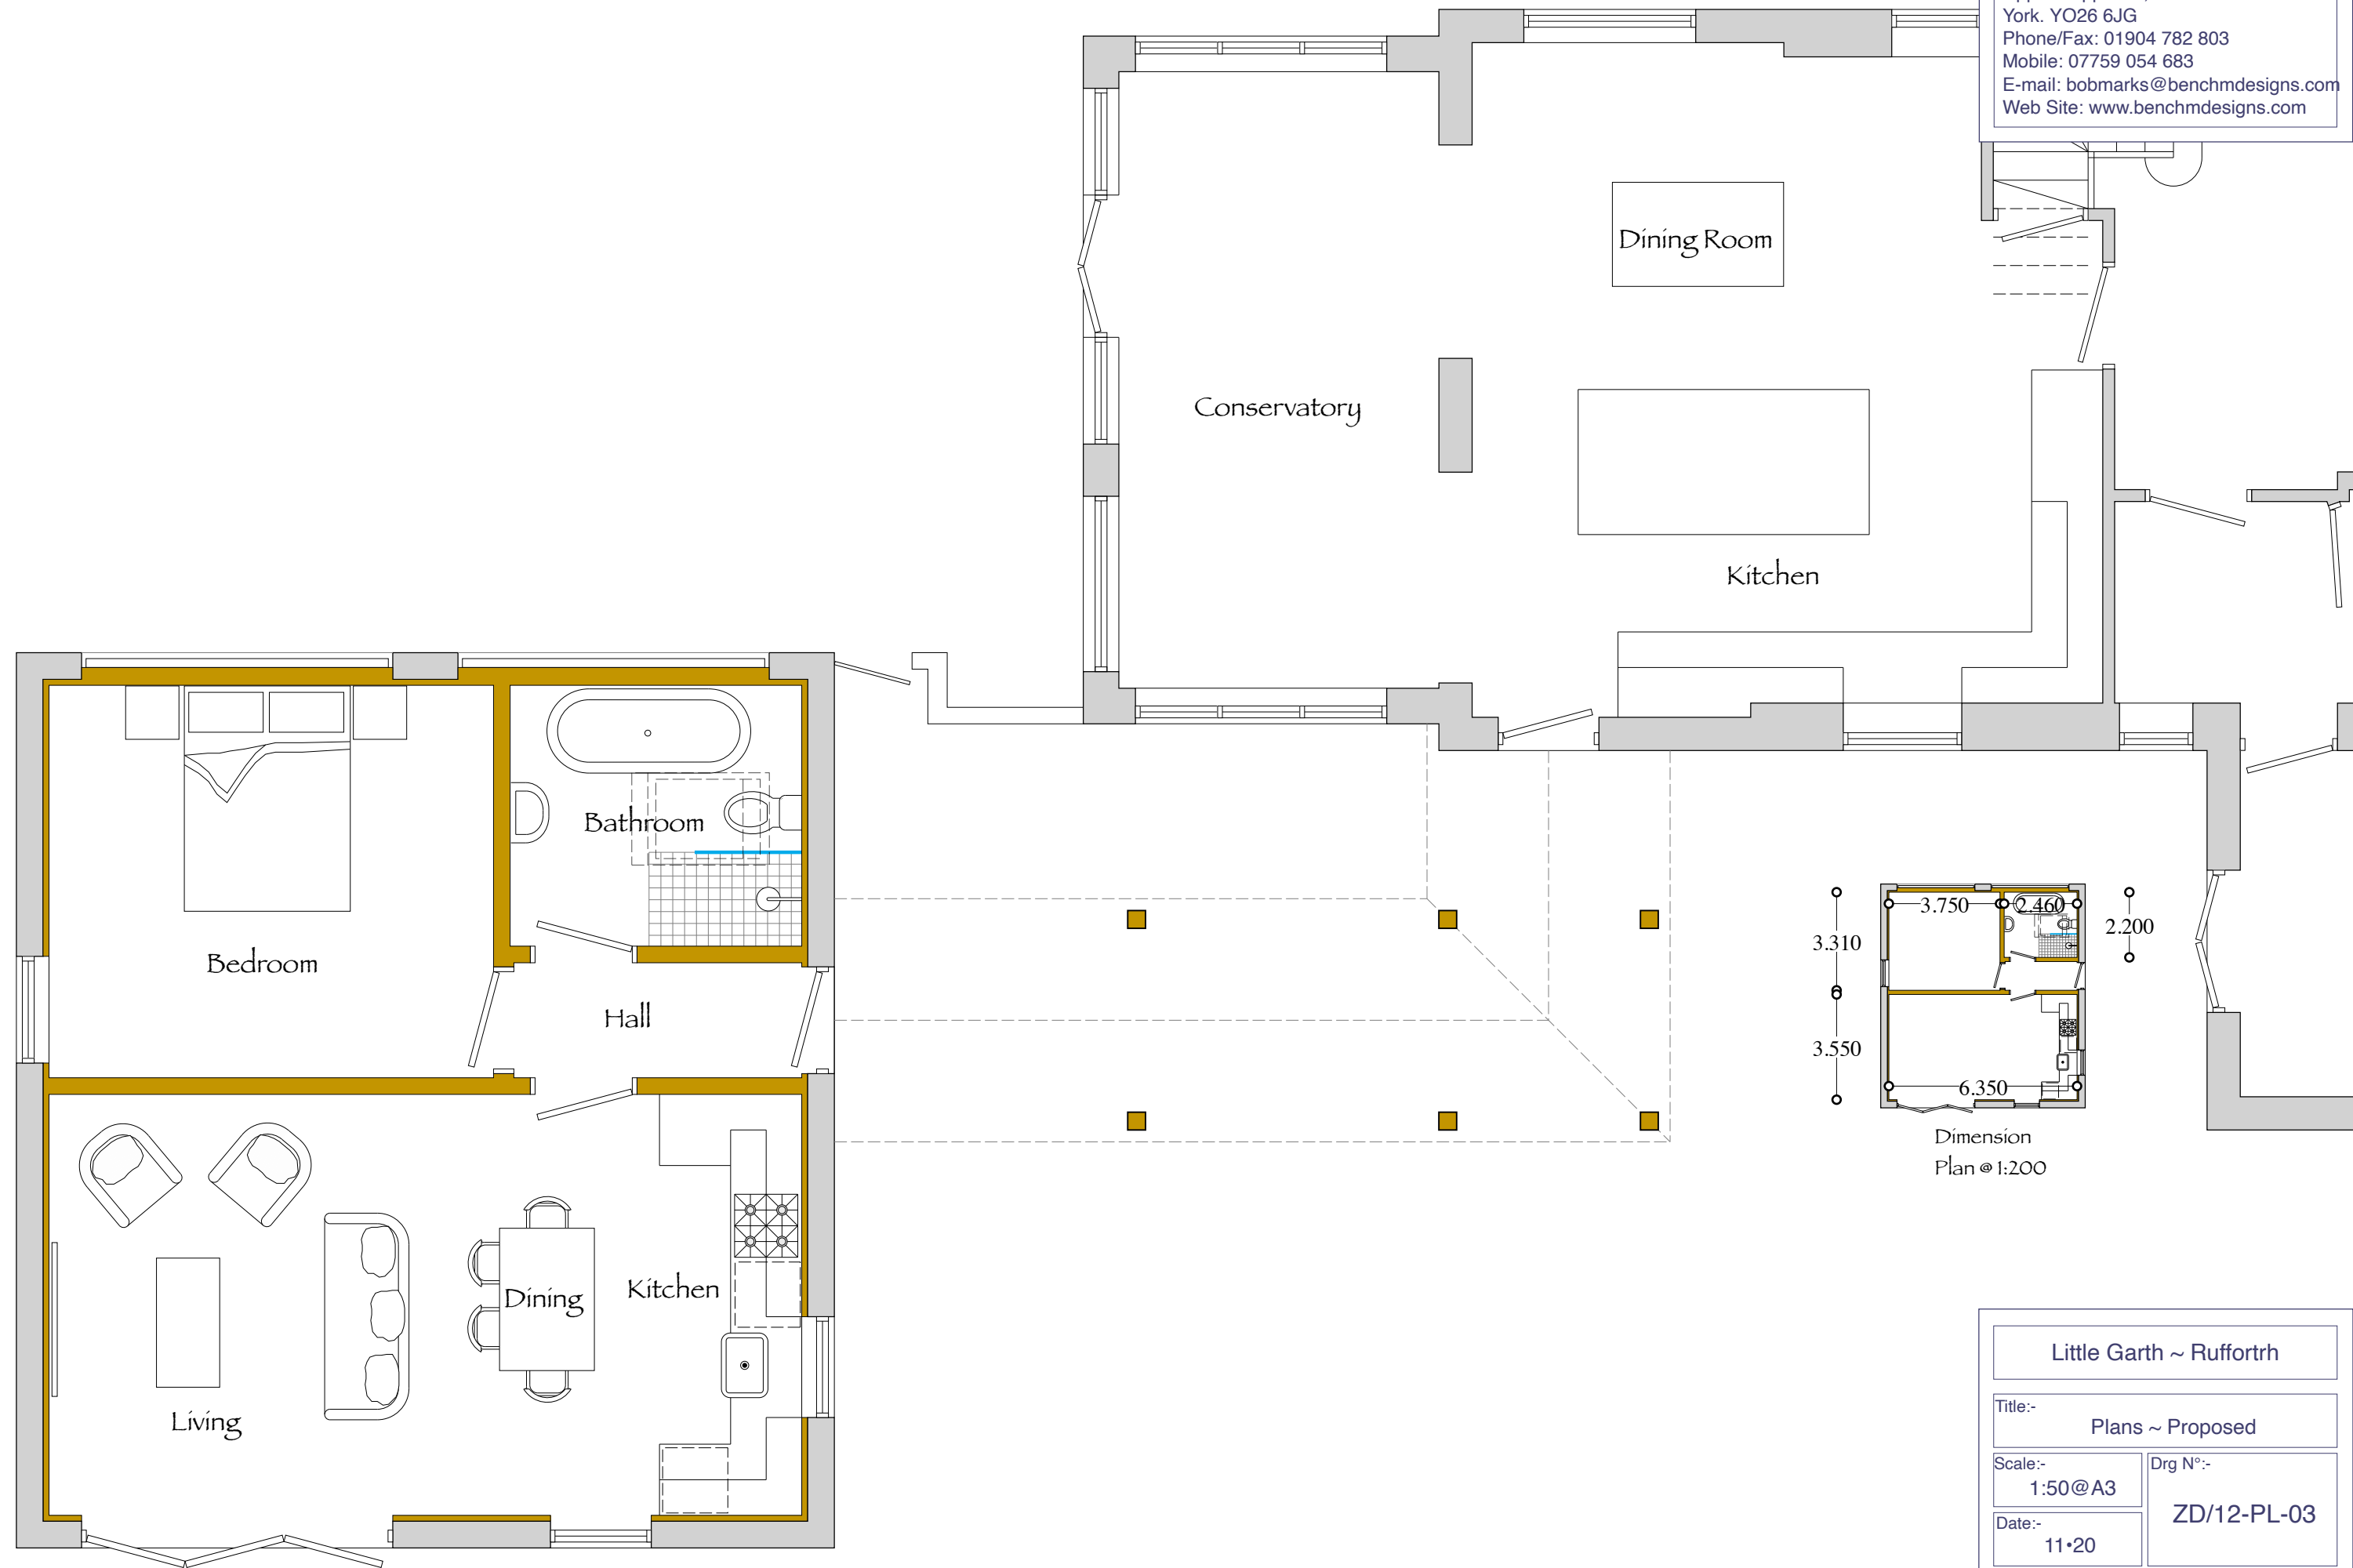

Bench Mark Designs

1 Montague Walk,
Upper Poppleton,
York. YO26 6JG
Phone/Fax: 01904 782 803
Mobile: 07759 054 683
E-mail: bobmarks@benchmdesigns.com
Web Site: www.benchmdesigns.com

Little Garth ~ Rufforth	
Title:- Plans ~ Proposed	
Scale:- 1:50 @ A3	Drg N°:-
Date:- 11.20	ZD/12-PL-03