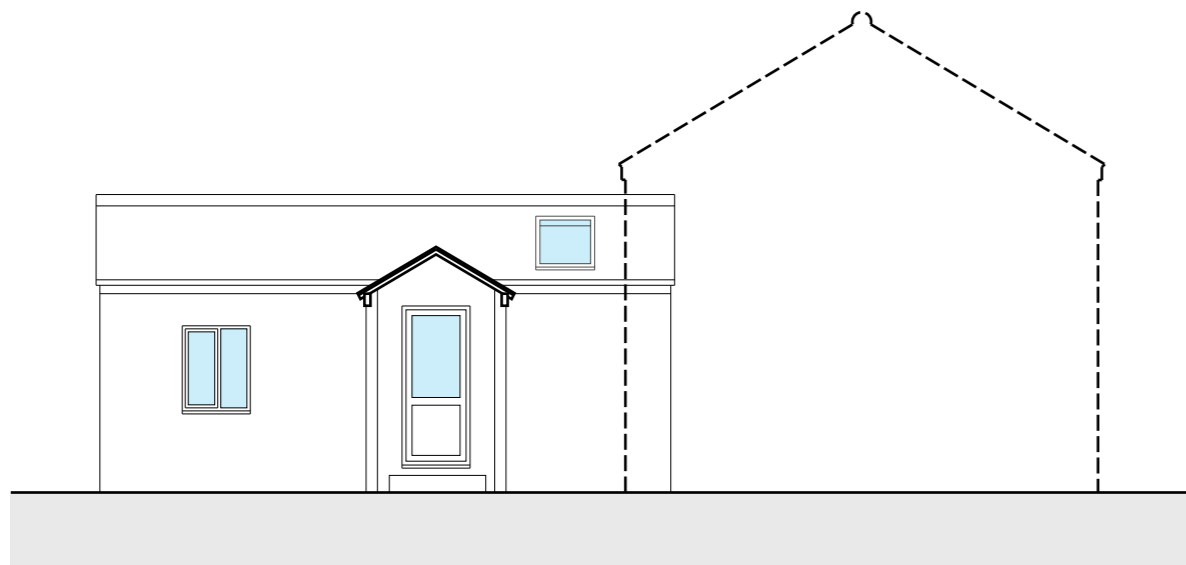

Bench Mark Designs

1 Montague Walk,
Upper Poppleton,
York. YO26 6JG
Phone/Fax: 01904 782 803
Mobile: 07759 054 683
E-mail: bobmarks@benchmdesigns.com
Web Site: www.benchmdesigns.com

Front Elevation

Side Elevation

Side Elevation

Garden Elevation

Little Garth ~ Rufforth

Title:-
Elevations ~ Proposed

Scale:-
1:100@A3

Date:-
11.20

Drg N°:-
ZD/12-PL-04