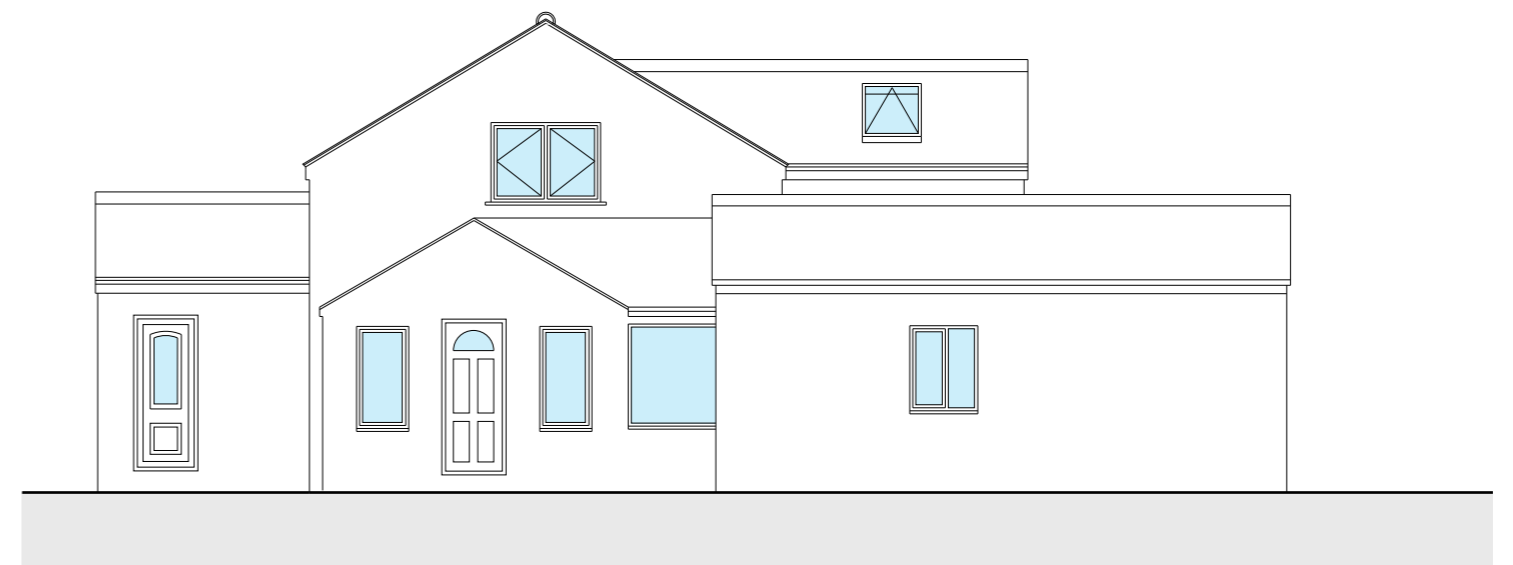

Bench Mark Designs

1 Montague Walk,
Upper Poppleton,
York. YO26 6JG
Phone/Fax: 01904 782 803
Mobile: 07759 054 683
E-mail: bobmarks@benchmdesigns.com
Web Site: www.benchmdesigns.com

Front Elevation

Side Elevation

Side Elevation

Garden Elevation

Little Garth ~ Rufforth

Title:-
Elevations ~ Proposed

Scale:-
1:100@A3

Date:-
11.20

Drg N°:-
ZD/12-PL-04