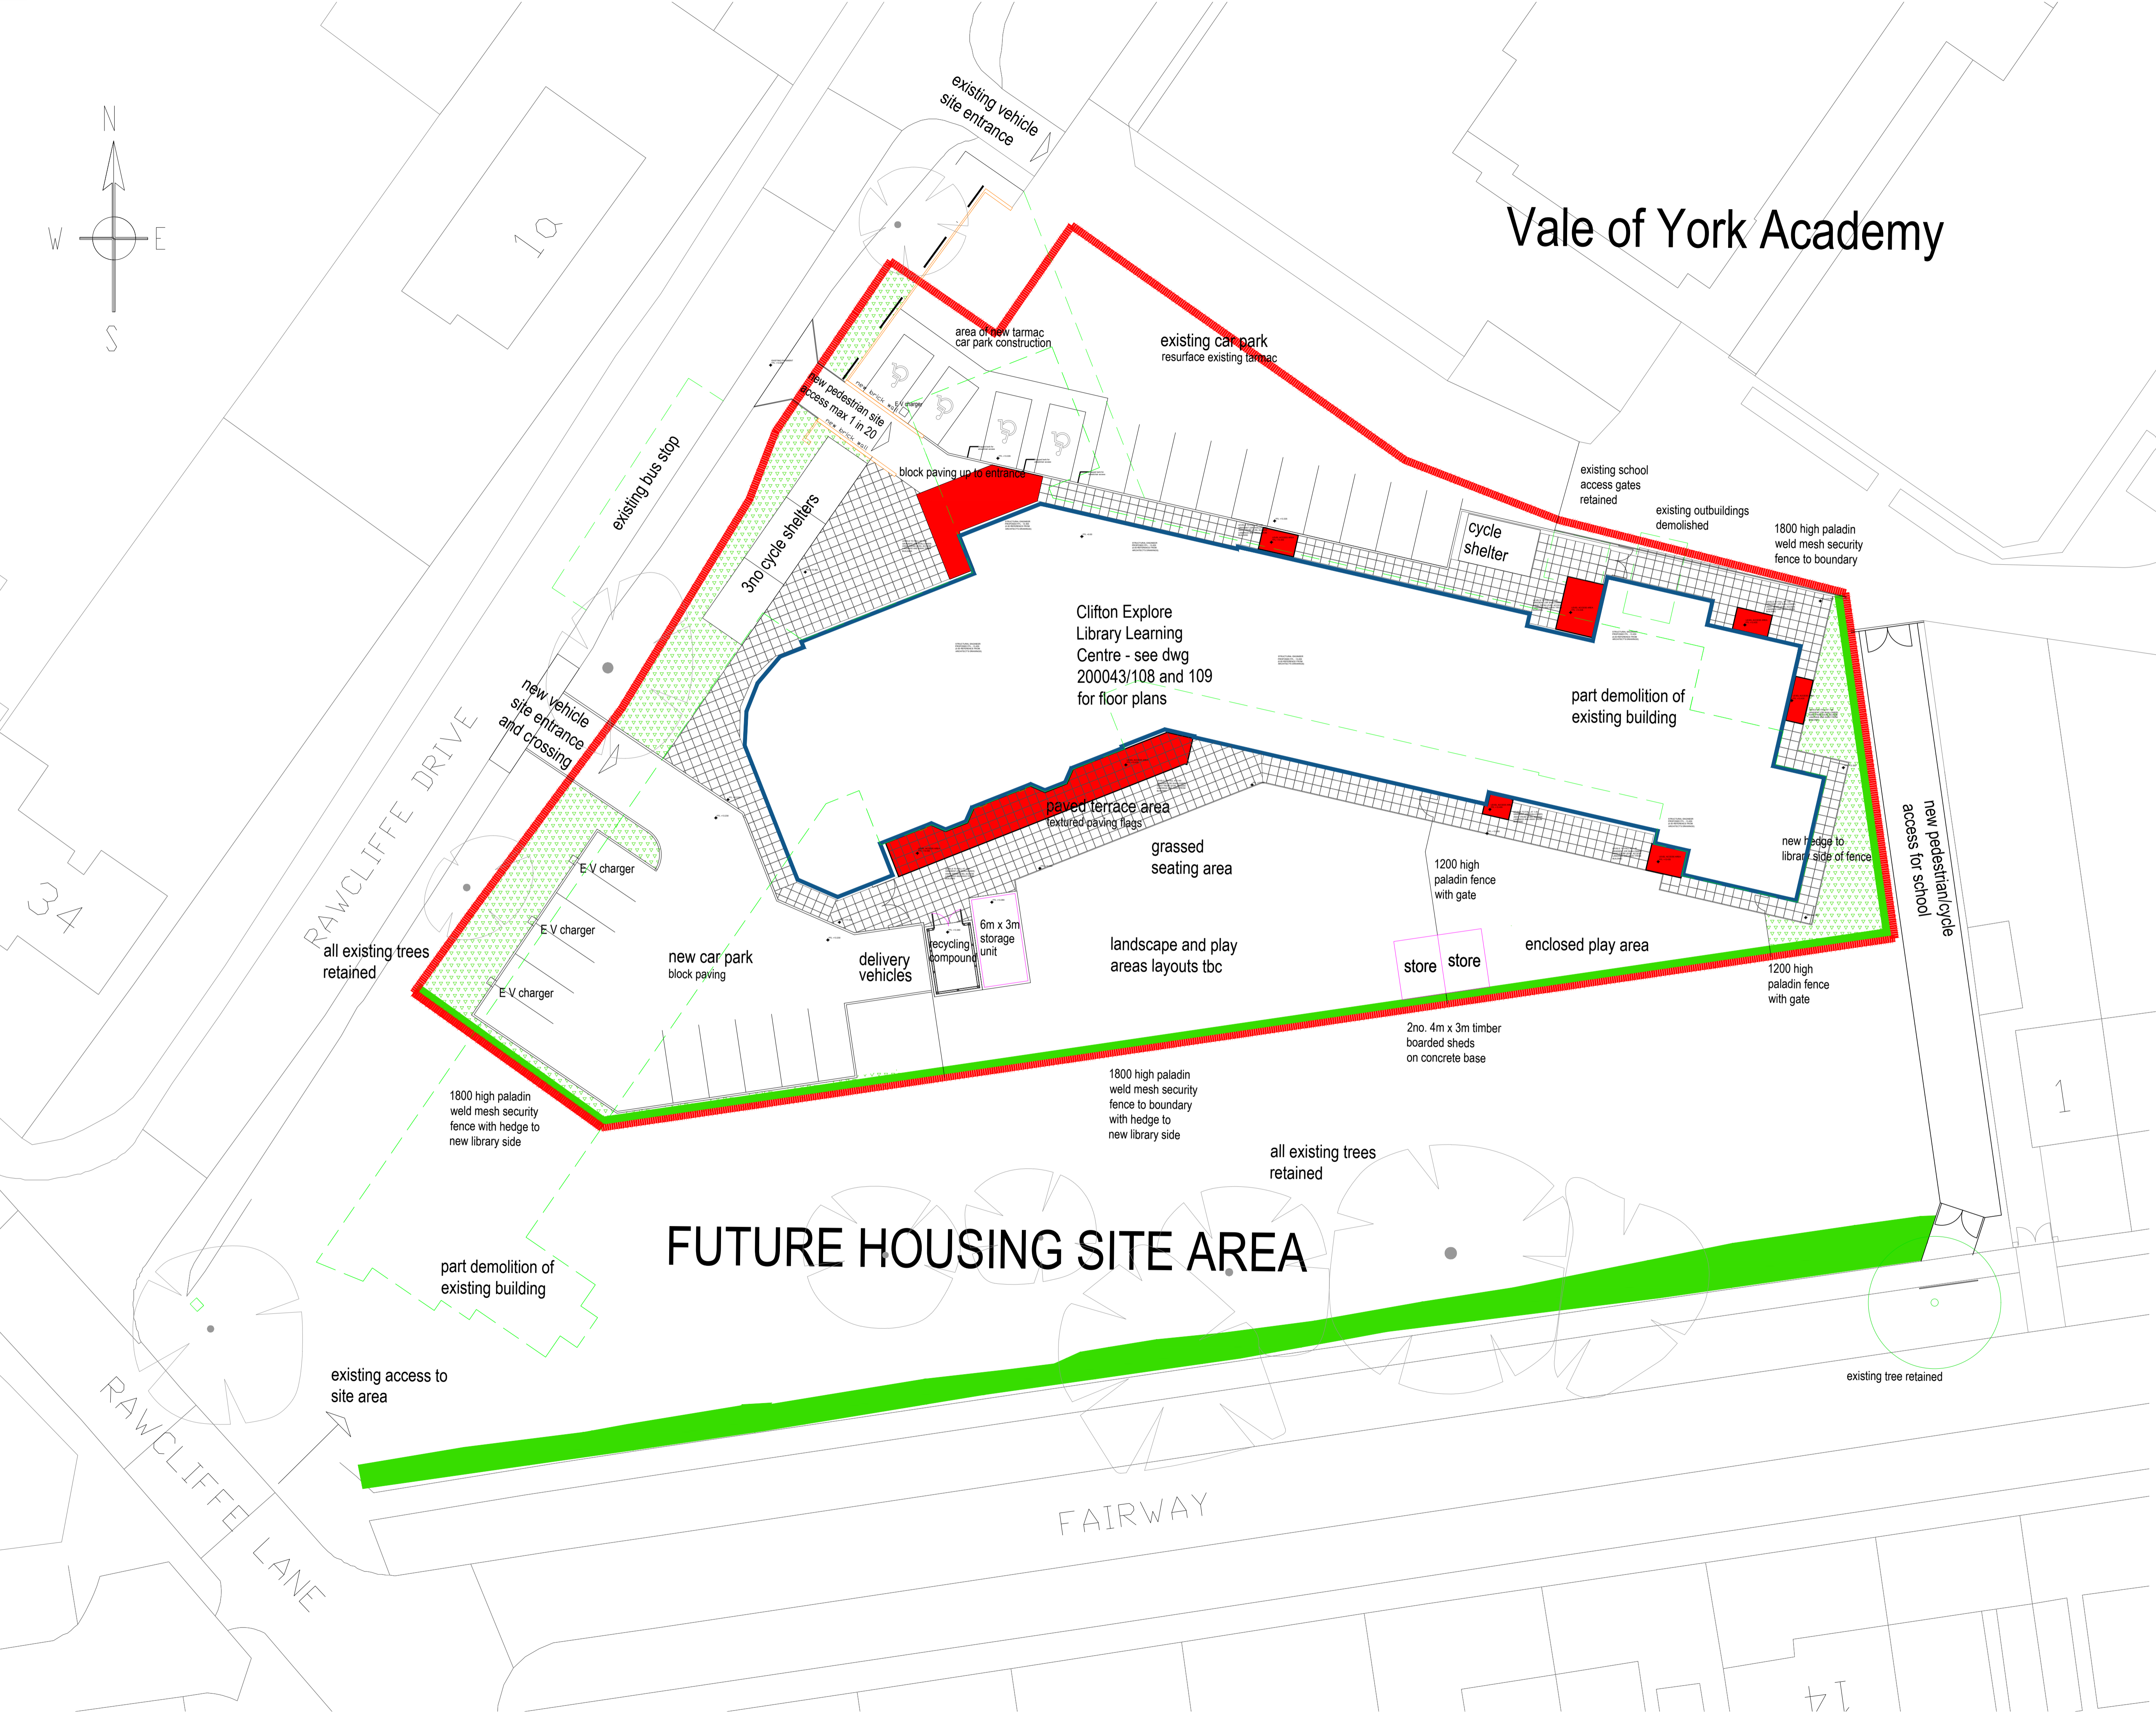

All dimensions must be checked on site and not scaled from this drawing  
 RESIDUAL DESIGN RISKS- CDM REGS ARE IDENTIFIED WITH THIS SYMBOL  
 SEE DESIGN RISK SHEET OR LAYOUT

REVISION NOTES

# Vale of York Academy

## FUTURE HOUSING SITE AREA

Rev	Date	Revision	By
A	05-04-23	Landscape and play area layouts omitted	AT

Contact:  
 Tel No:  
 FAX No:  
 Email:

Job Title  
**CLIFTON EXPLORE LIBRARY LEARNING CENTRE**

**PROPOSED SITE PLAN**

Drawn <b>MA</b>	Checked <b>AT</b>	Authorised
Date <b>AUG 2022</b>	Scale <b>A1 1/200</b>	

Issue Status:  
**CONSTRUCTION**

Drawing Number <b>200043/C106</b>	Revision <b>A</b>
--------------------------------------	----------------------