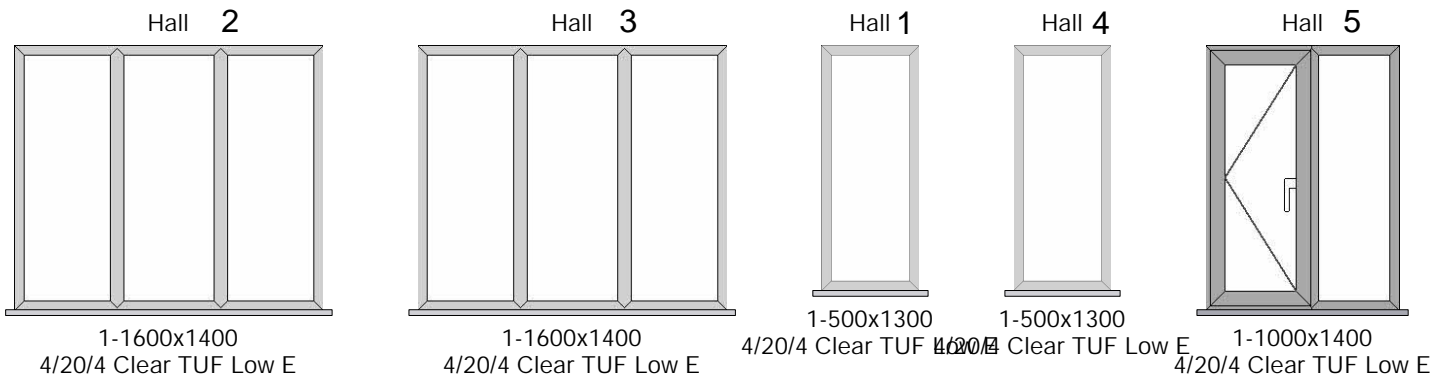

Window Estimate

Customer Details

Mr Redman  
Jacks Barn  
The Green  
Wickham Skeith  
Suffolk  
IP23 8LX  
Tel: [REDACTED]  
Fax: [REDACTED]

Quote No: Q001254  
Ref: Aluminium

Total job price is [REDACTED]