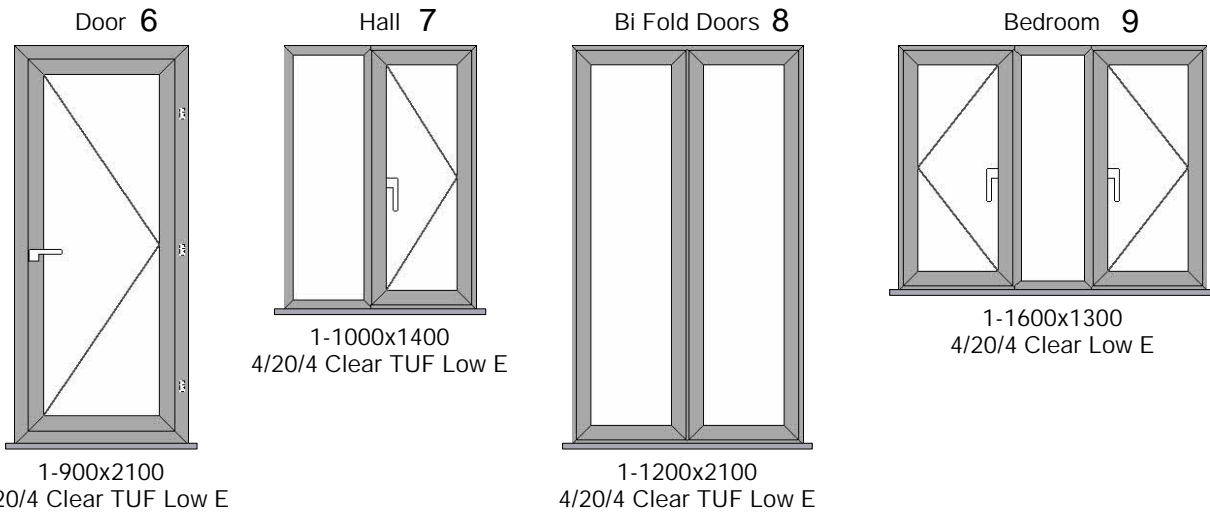

Window Estimate

Customer Details

Mr Redman  
Jacks Barn  
The Green  
Wickham Skeith  
Suffolk  
IP23 8LX  
Tel: [REDACTED]  
Fax: [REDACTED]

Quote No: Q001254  
Ref: Aluminium

Total job price is [REDACTED]