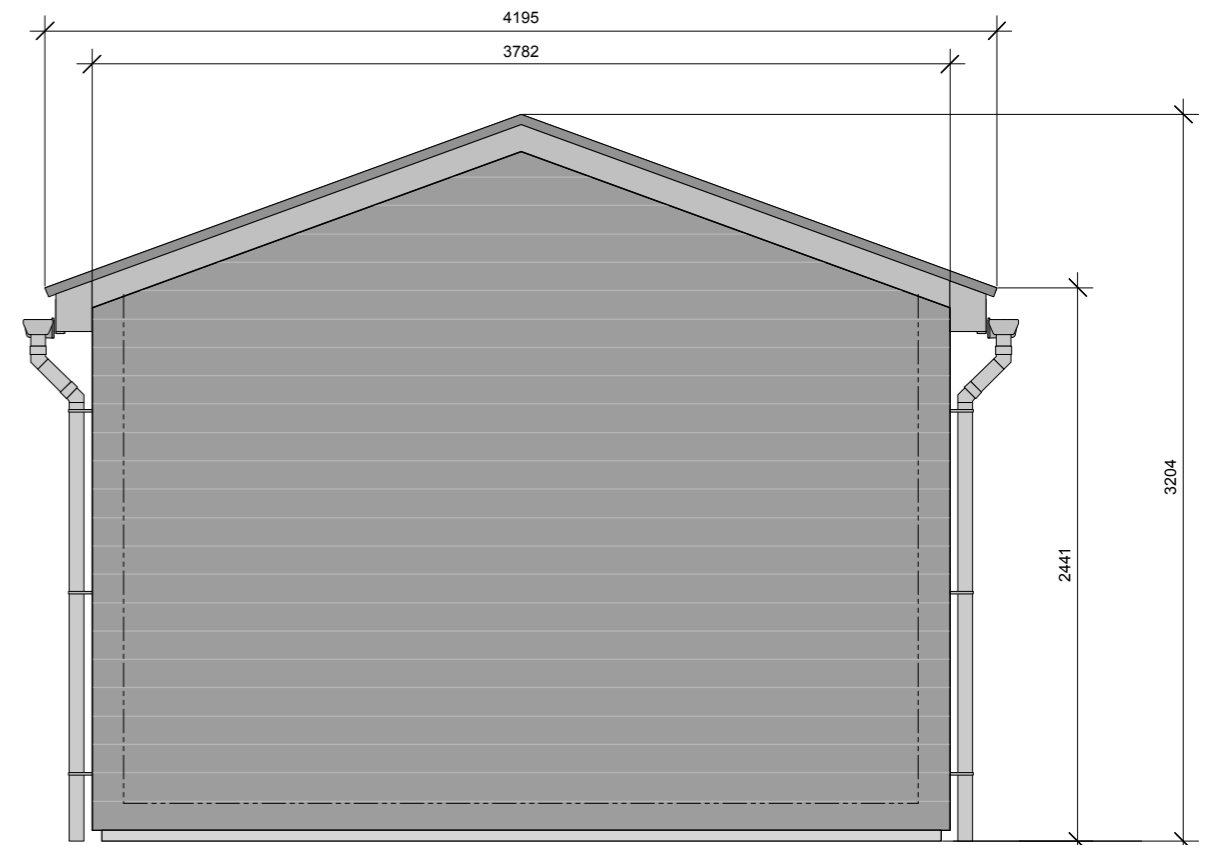

Front elevation

Thermowood cladding (vertical)

Left elevation

Cedral cladding (horizontal)

Rear elevation

Cedral cladding (horizontal)

Right elevation

Thermowood cladding (vertical)

Scale 1:33 1/3 @ A3
 Mike Allton - Croft House, High Street, Guilden Morden

| | | | |
|---------------------------------------------------------------|-----------------------|-----------------------------|--|
| CLIENT Mike Allton | | TITLE Elevations | |
| PROJECT Croft House, High Street, Guilden Morden | | | |
| PRODUCT Holkham | JOB NO 3986 | DATE 20 June 2023 | |