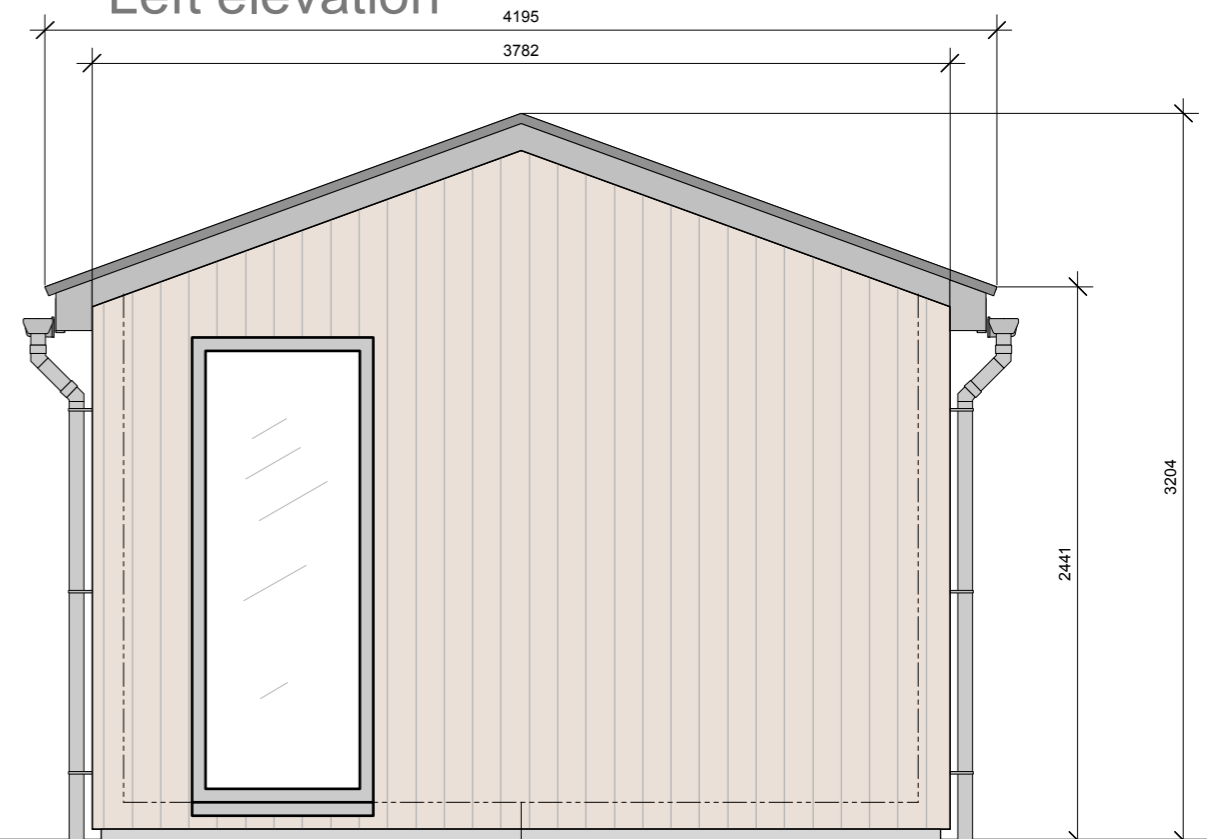

Front elevation

Thermowood cladding (vertical)

Left elevation

Cedral cladding (horizontal)

Rear elevation

Cedral cladding (horizontal)

Right elevation

Thermowood cladding (vertical)

Scale 1:33 1/3 @ A3
 Mike Allton - Croft House, High Street, Guilden Morden

| | | | |
|---------------------------------------------------------------|-----------------------|-----------------------------|--|
| CLIENT Mike Allton | | TITLE Elevations | |
| PROJECT Croft House, High Street, Guilden Morden | | | |
| PRODUCT Holkham | JOB NO 3986 | DATE 20 June 2023 | |