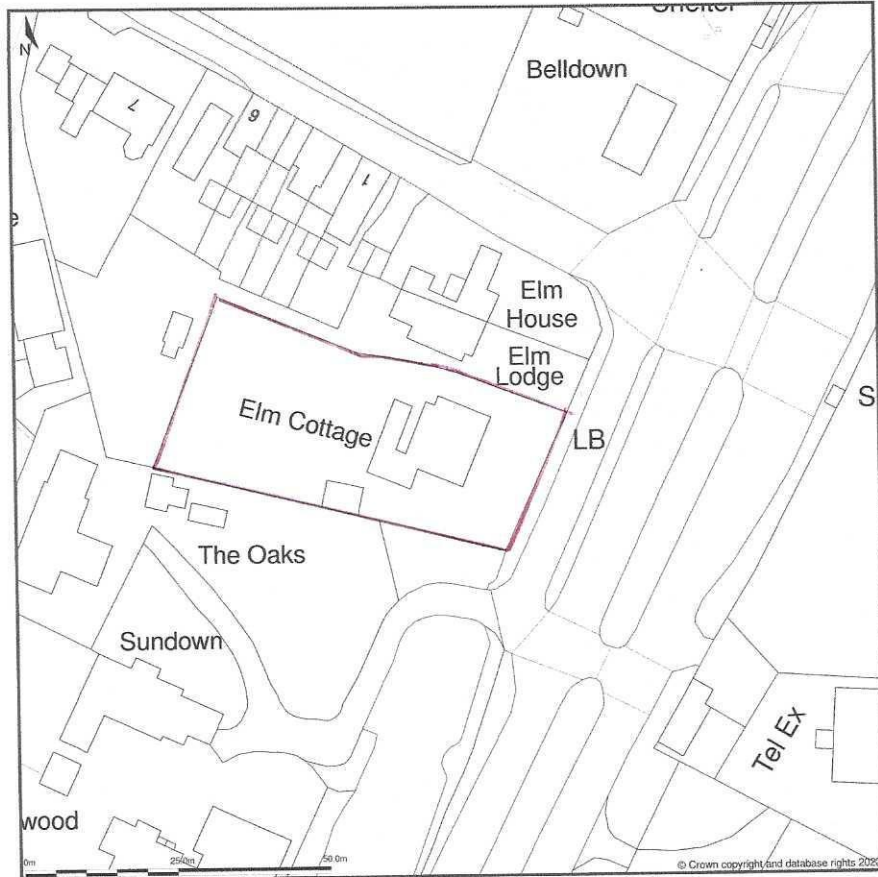

3. Elm Cottages, Old London Road, Copdock And Washbrook, Suffolk, IP8 3JD

BG DESIGNS

Location plan

DRG.NO. A4- 102303-9L

3 elms cottages
copdock
ipswich
suffolk
ip8 3jd

Scale 1:1250