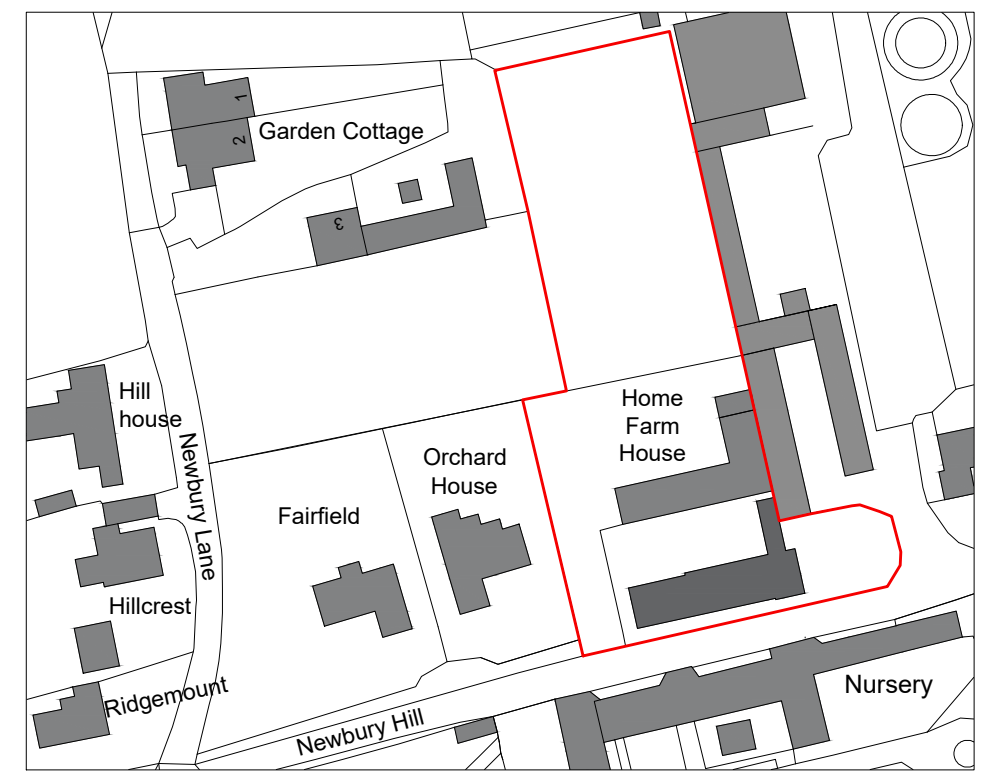

Block Plan
1:500

Ordnance Survey, (c) Crown Copyright 2021. All rights reserved. Licence number 100022432

Site Location Plan

1:1250

by checked

PLANNING

studio four
architects ltd

8 Upper High St, Winchester SO23 8UT
01962 820255
winchester@s4architects.co.uk
www.studiofourarchitects.com

client **Brian Gibbs & Jemma Fisher**

project **Home Farm House**

title **Site Location and Block Plans**

date	scale	paper	drawn	checked
Feb 2022	Various	A3	LH	MB

job no.	dwg no.	revision
41134	01	-