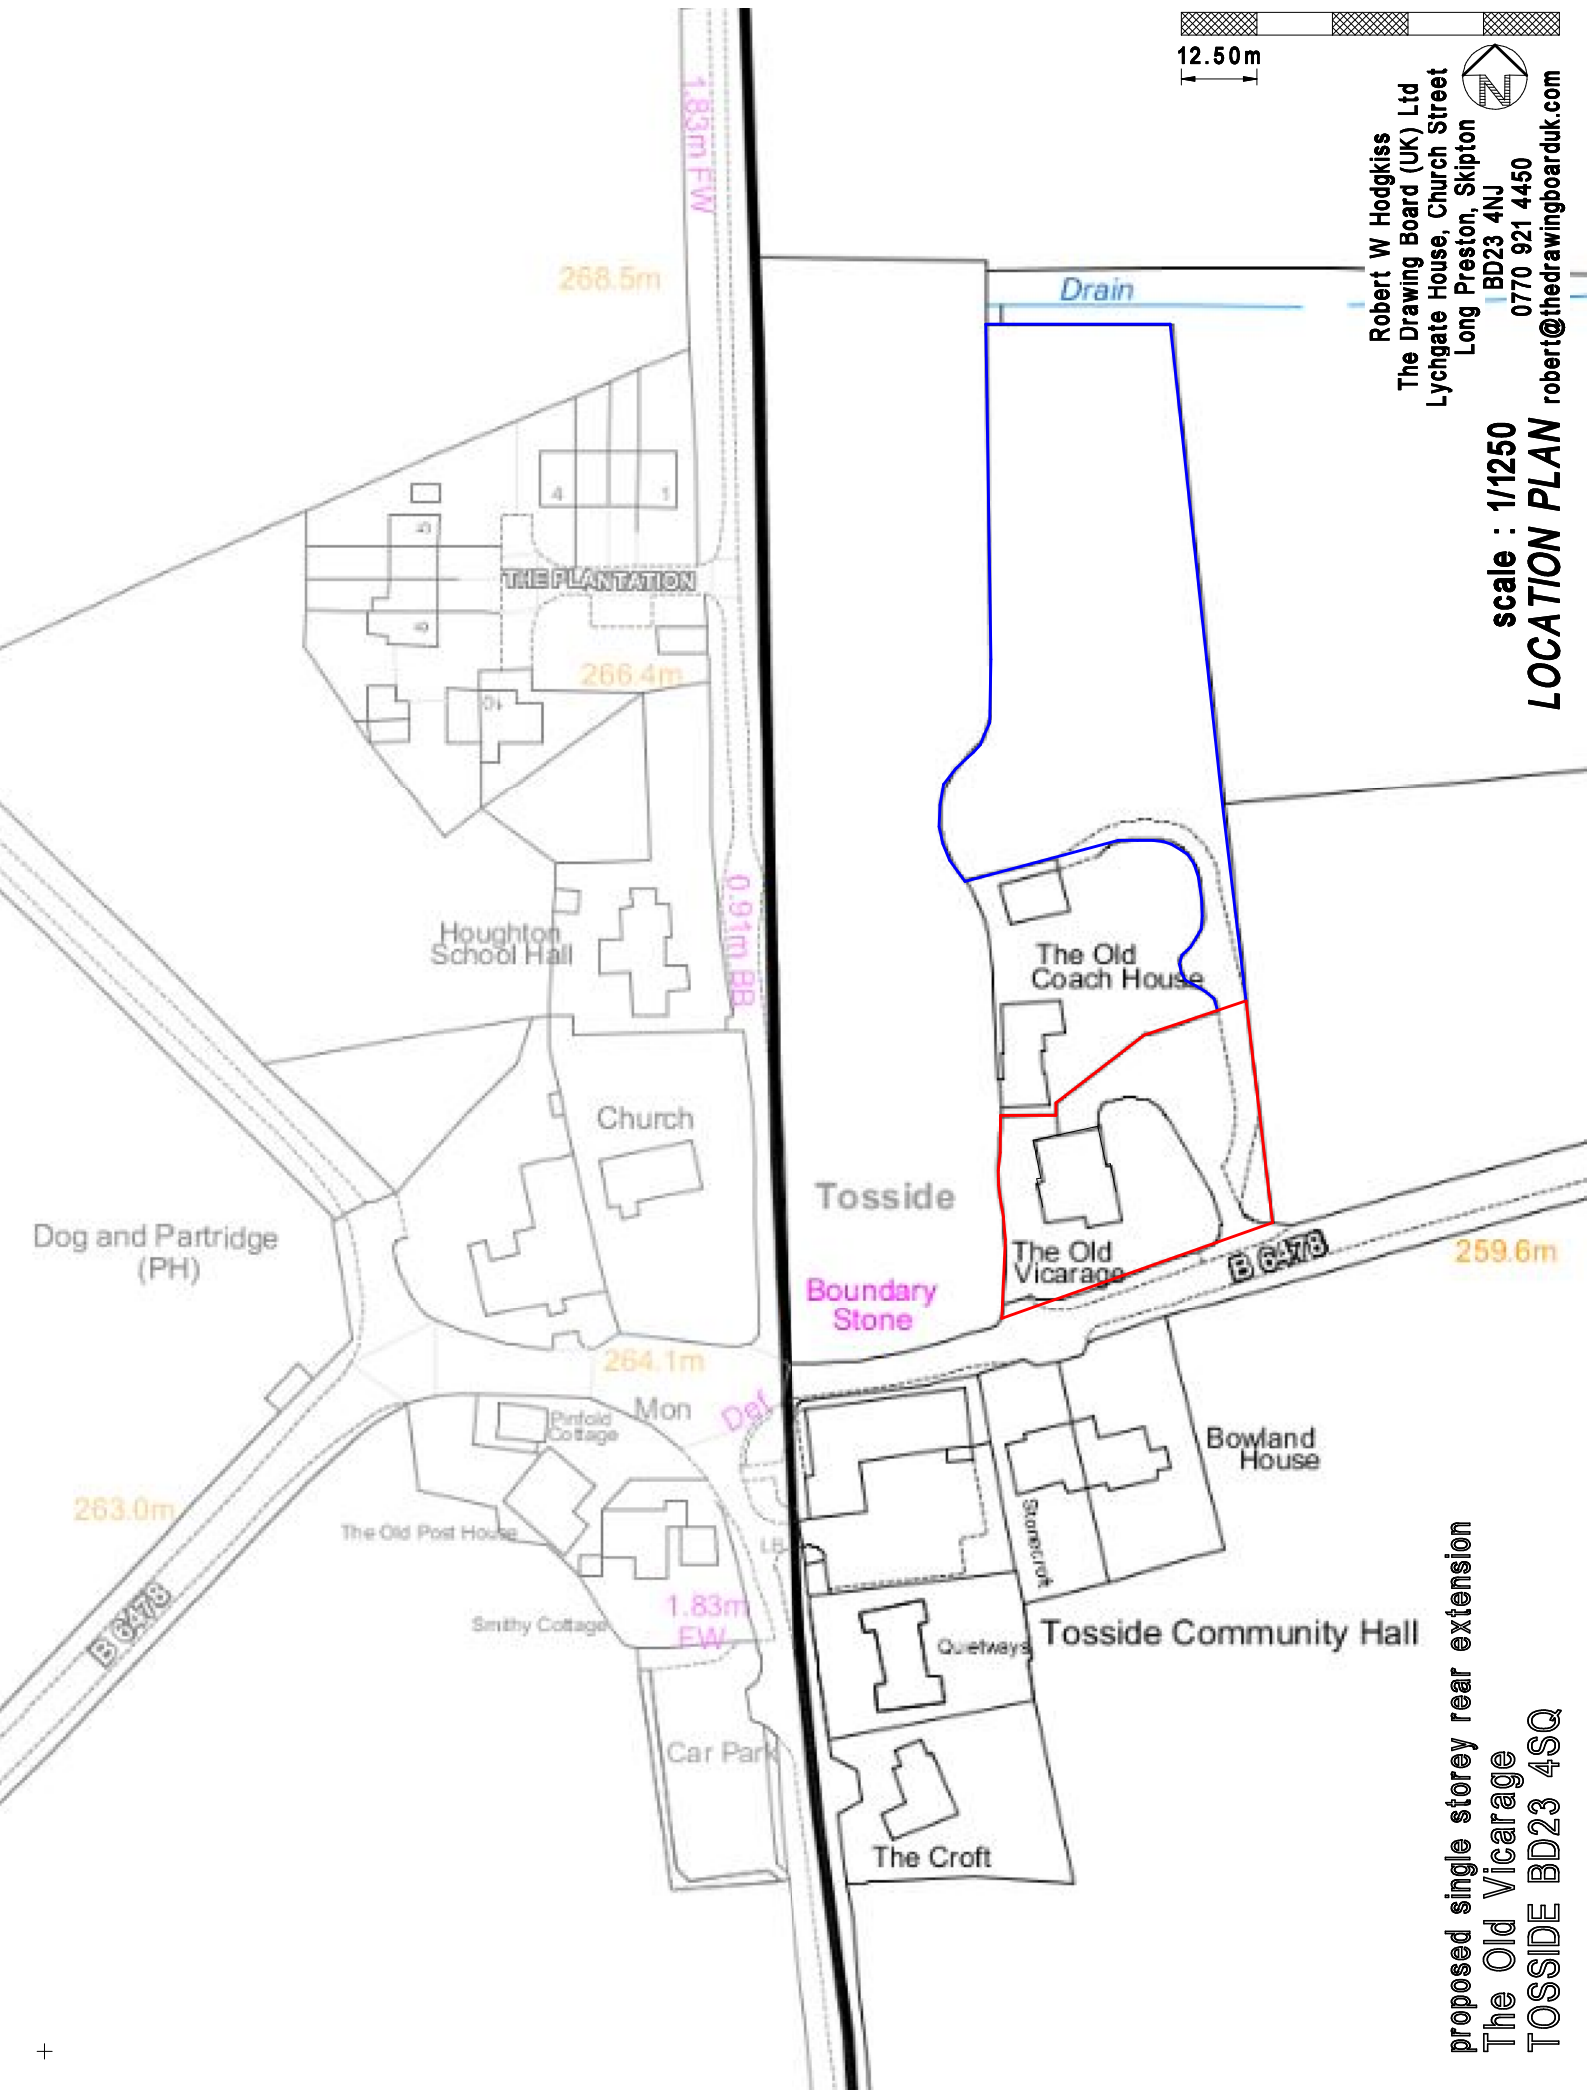

Robert W Hodgkiss
 The Drawing Board (UK) Ltd
 Lychgate House, Church Street
 Long Preston, Skipton
 BD23 4NJ
 0770 921 4450
 robert@thedrawingboarduk.com

scale : 1/1250
LOCATION PLAN

proposed single storey rear extension
 The Old Vicarage
 TOSSIDE BD23 4SQ