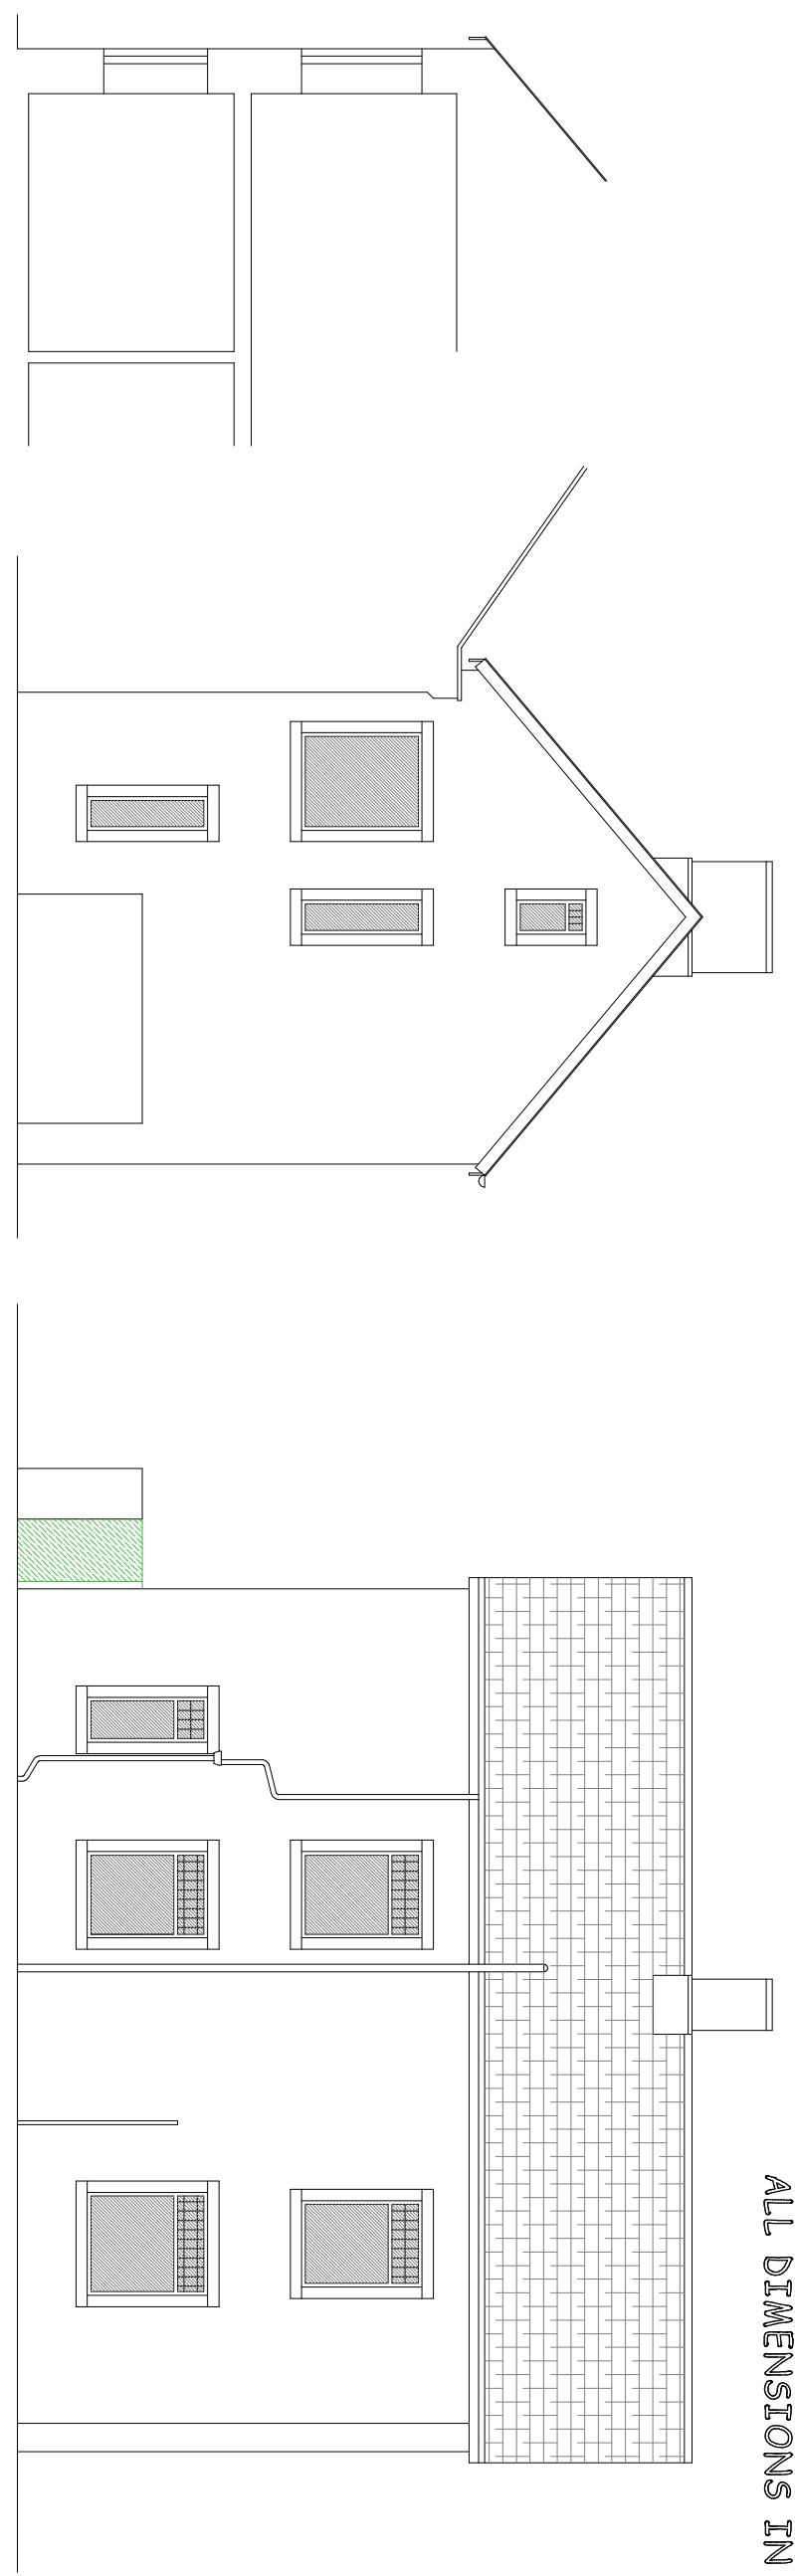

ALL DIMENSIONS IN MM'S 83617

Robert W Hodgkiss
The Drawing Board (UK) Ltd
Lychgate House, Church Street
Long Preston, Skipton
BD23 4NJ
0770 921 4450
robert@thedrawingboarduk.com

scale : 1/100

EXISTING ELEVATIONS

Section

East View

North View

West View

South View

proposed single storey rear extension
The Old Vicarage
TOSSIDE BD23 4SQ