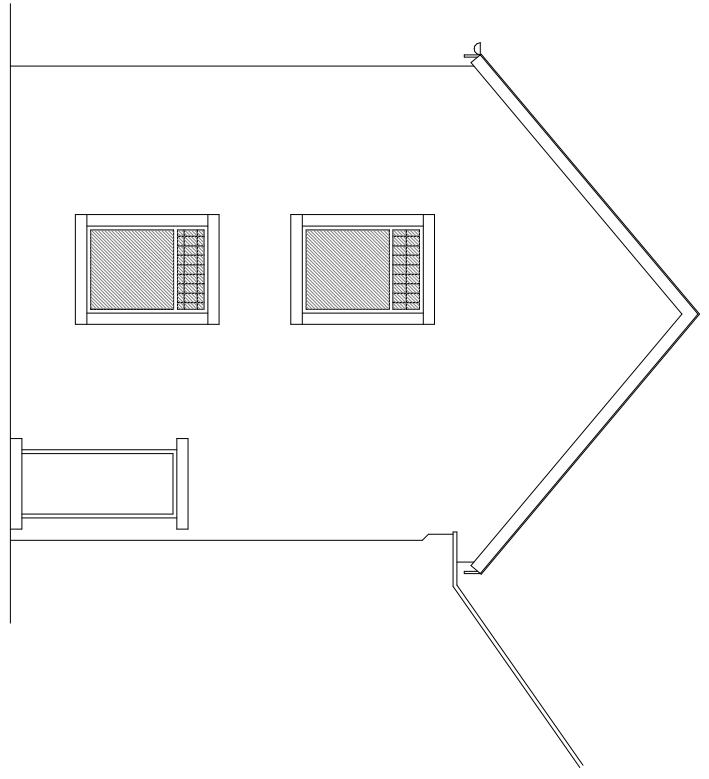

ALL DIMENSIONS IN MM'S 83617

Robert W Hodgkiss
The Drawing Board (UK) Ltd
Lychgate House, Church Street
Long Preston, Skipton
BD23 4NJ
0770 921 4450
robert@thedrawingboarduk.com

scale : 1/100

EXISTING ELEVATIONS

Section

East View

North View

West View

South View

proposed single storey rear extension
The Old Vicarage
TOSSIDE BD23 4SQ