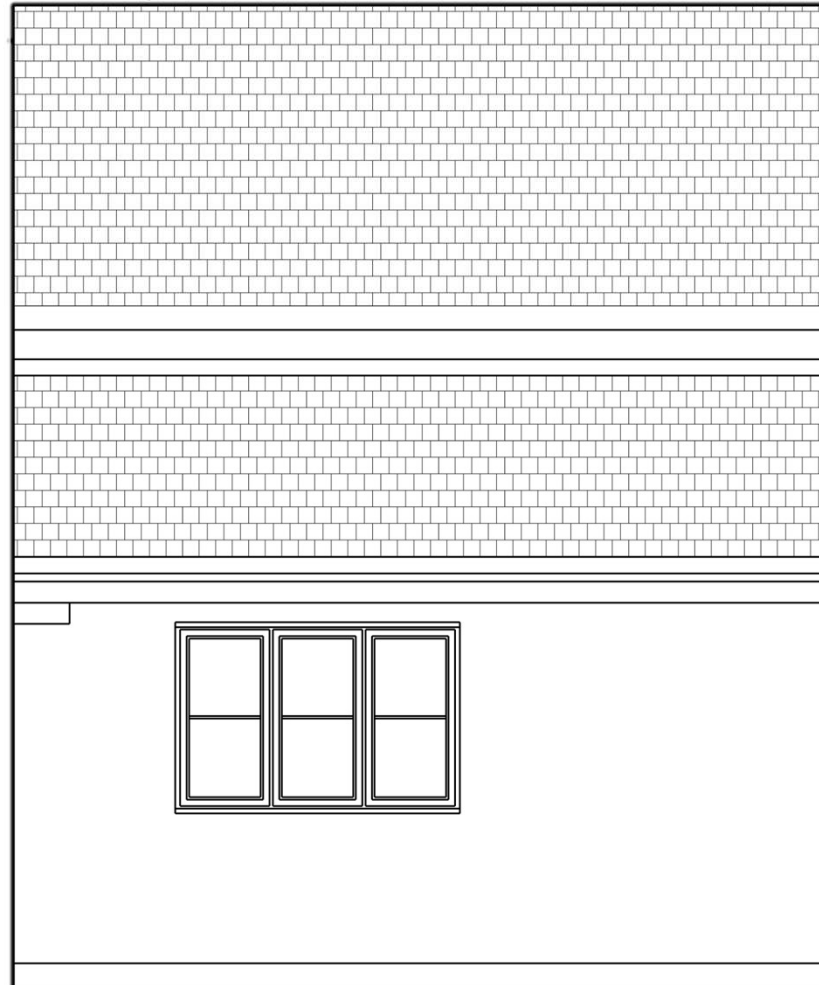

**ONE BRADFORD COTTAGES**  
LODE ROAD  
BOTTISHAM  
CAMBRIDGE  
CB25 9DJ

NEW TIMBER DOUBLE GLAZED  
FLUSH CASEMENT WINDOW  
INSTALLED TO REPLACE EXISTING

ELEVATION C-C

**BATHROOM CONVERSION  
AND WINDOW  
REPLACEMENT**

SCALE 1:50 @A4  
 1m

PROPOSED ELEVATIONS –  
SHEET 2

01/EL/PR/02 Rev A

APRIL 2023