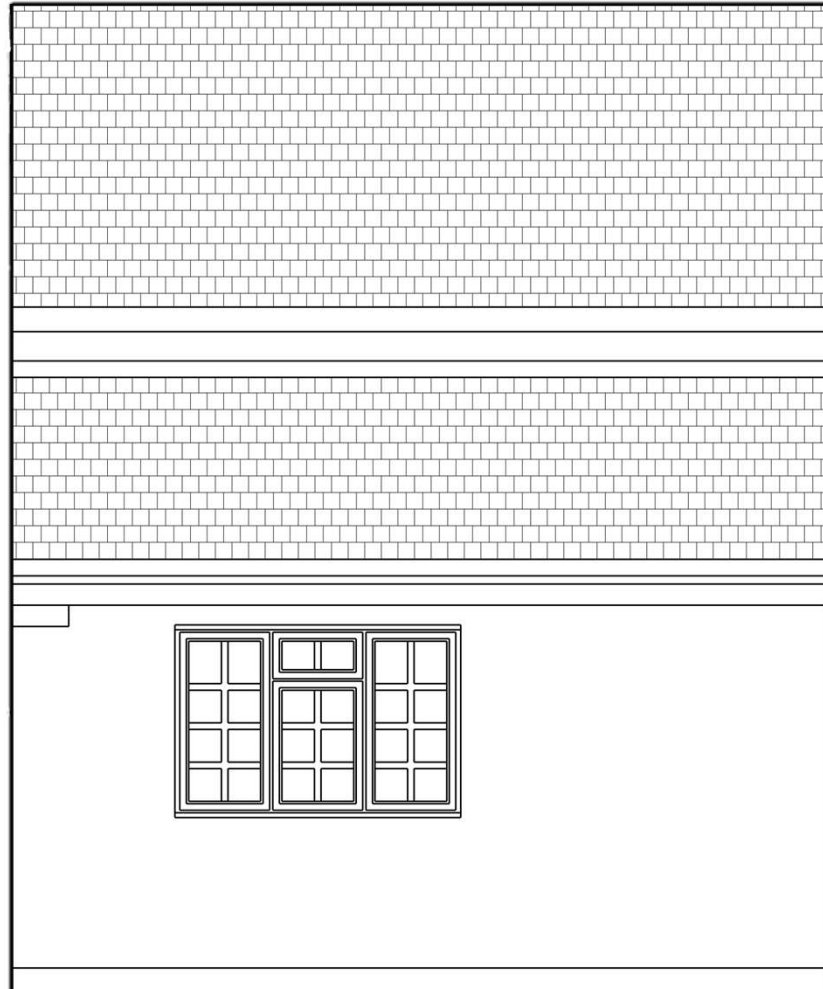

**ONE BRADFORD COTTAGES**  
LODE ROAD  
BOTTISHAM  
CAMBRIDGE  
CB25 9DJ

ELEVATION C-C

**BATHROOM CONVERSION  
AND WINDOW  
REPLACEMENT**

SCALE 1:50 @A4  
 1m

EXISTING ELEVATIONS –  
SHEET 2

01/EL/EX/02 Rev A