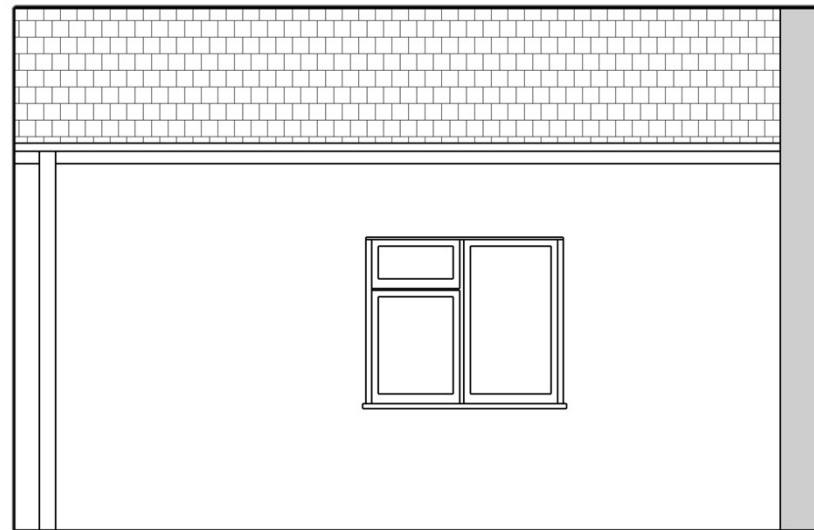

**ONE BRADFORD COTTAGES**  
LODE ROAD  
BOTTISHAM  
CAMBRIDGE  
CB25 9DJ

ELEVATION A-A

THATCH ROOF ABOVE NOT SHOWN

ELEVATION B-B

**BATHROOM CONVERSION  
AND WINDOW  
REPLACEMENT**

SCALE 1:50 @A4  
1m

EXISTING ELEVATIONS –  
SHEET 1