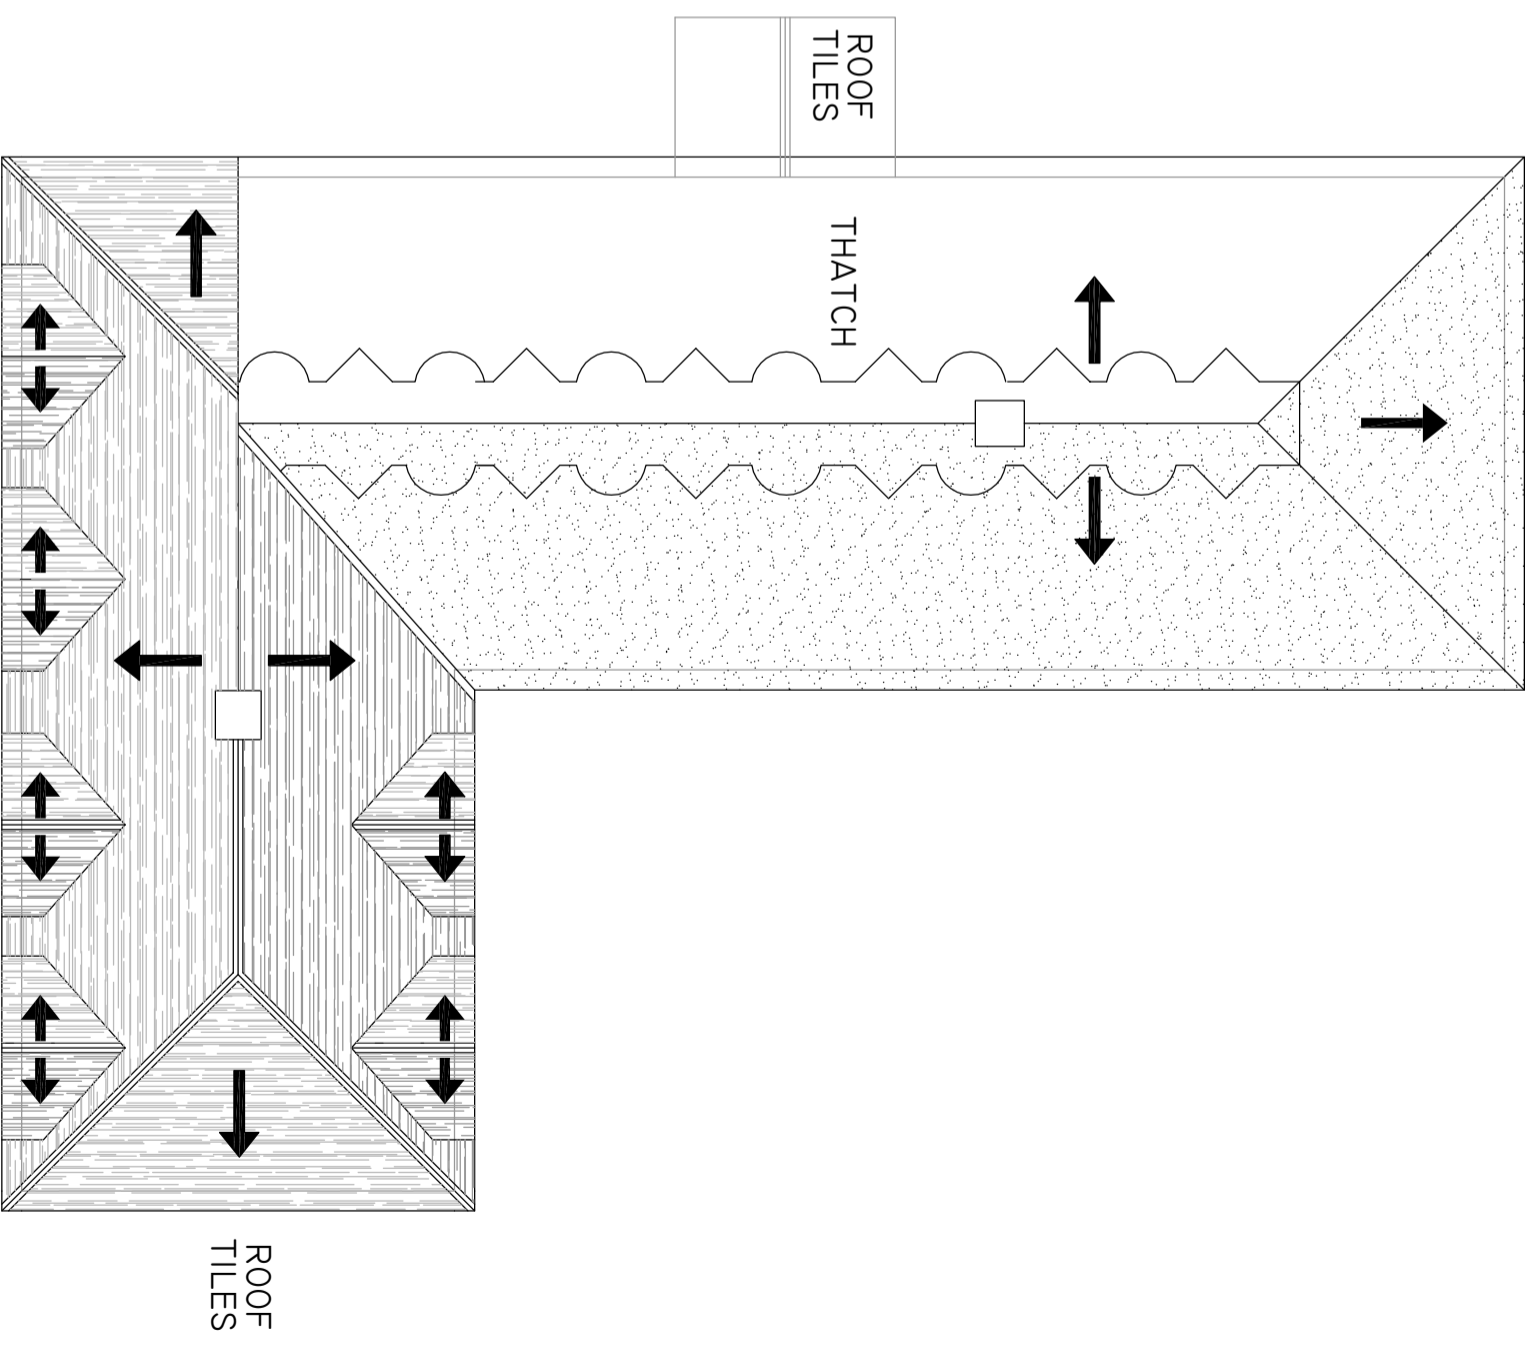

EXISTING THATCHED ROOF PLAN

PROPOSED THATCHED & TILED ROOF PLAN

COPYRIGHT DO NOT SCALE  
 FEN HOUSE, FEN LANE, CREETING ST MARY  
 PROPOSALS FOR MR & MRS HILLIER  
 PROPOSED ALTERATIONS TO ROOF COVERING  
 26 JUN 2023  
 DRWG No 1040/23/R2  
 TIM BUXBAUM ARCHITECT  
 BROOK COTTAGE, THE AVENUE  
 LOWER UFFORD, SUFFOLK IP13 6DT  
 TEL 01394 461483  
 TIMBUXBAUM@AOL.COM