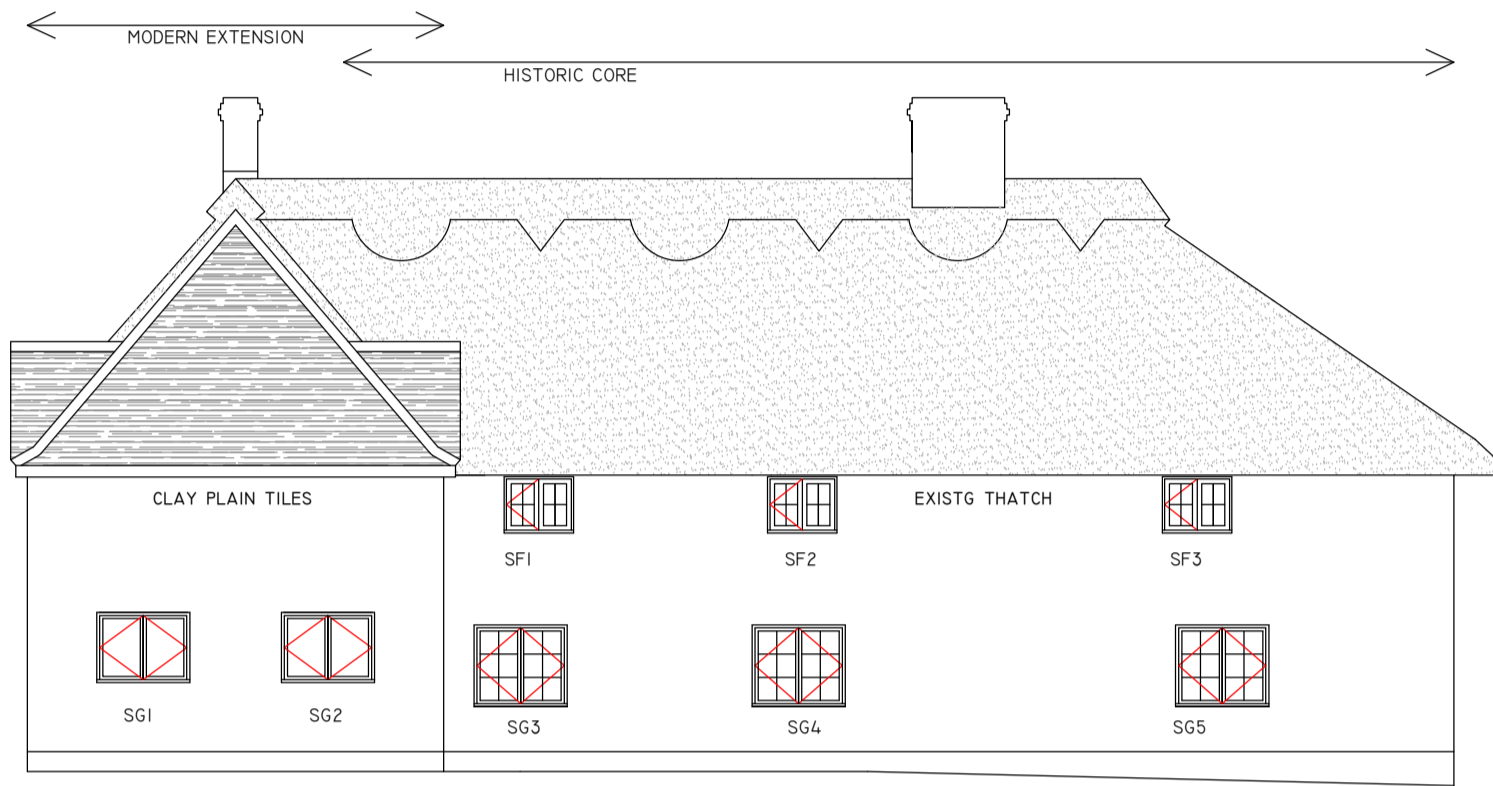

SOUTH ELEVATION EXISTING

WEST ELEVATION EXISTING

SOUTH ELEVATION PROPOSED

WEST ELEVATION PROPOSED

EAST ELEVATION EXISTING

NORTH ELEVATION EXISTING

EAST ELEVATION PROPOSED

NORTH ELEVATION PROPOSED

NB ALTERATIONS TO WINDOWS ARE THE SUBJECT OF A SEPARATE APPLICATION

COPYRIGHT DO NOT SCALE
 FEN HOUSE, FEN LANE, CREETING ST MARY
 PROPOSALS FOR MR & MRS HILLIER
 ELEVATIONS - ROOF COVERINGS
 3 JUL 2023
 DRWG No 1040/23/RI