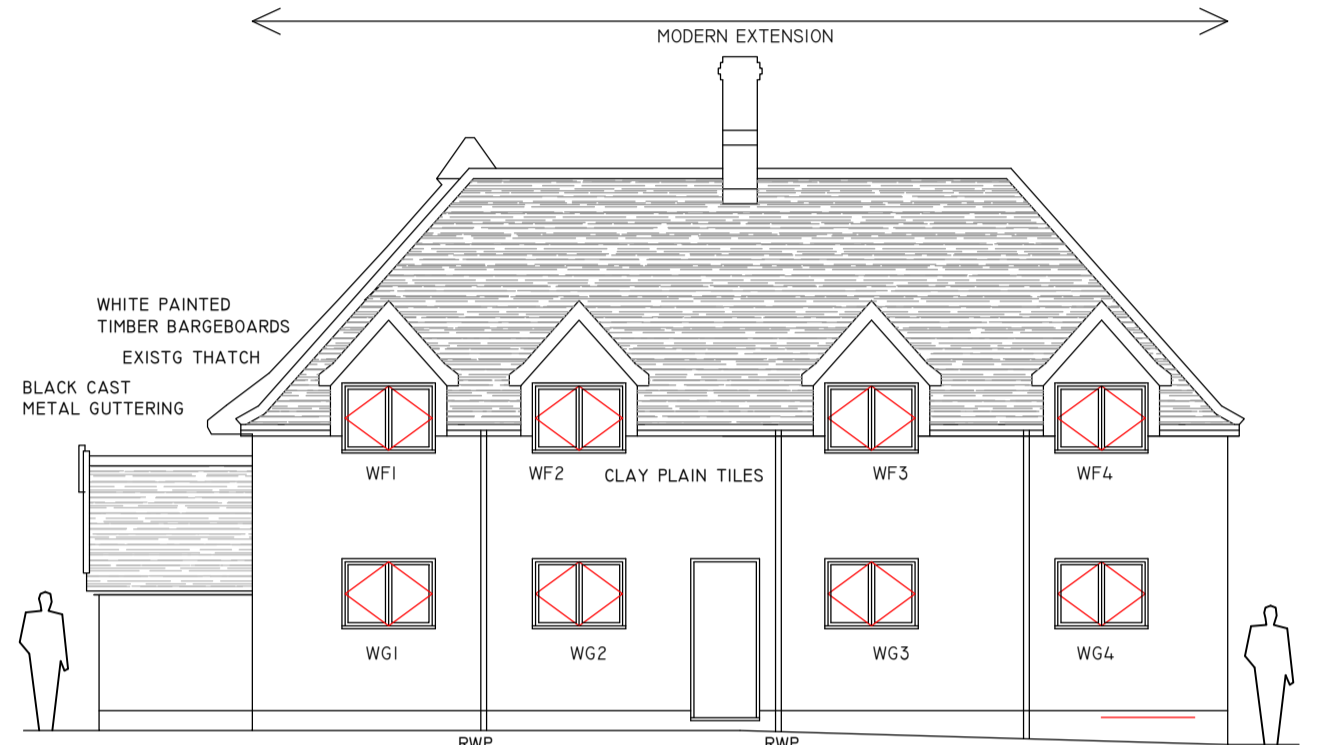

SOUTH ELEVATION EXISTING

WEST ELEVATION EXISTING

SOUTH ELEVATION PROPOSED

WEST ELEVATION PROPOSED

EAST ELEVATION EXISTING

NORTH ELEVATION EXISTING

EAST ELEVATION PROPOSED

NORTH ELEVATION PROPOSED

NB ALTERATIONS TO WINDOWS ARE THE SUBJECT OF A SEPARATE APPLICATION

COPYRIGHT DO NOT SCALE
 FEN HOUSE, FEN LANE, CREETING ST MARY
 PROPOSALS FOR MR & MRS HILLIER
 ELEVATIONS - ROOF COVERINGS
 3 JUL 2023
 DRWG No 1040/23/RI