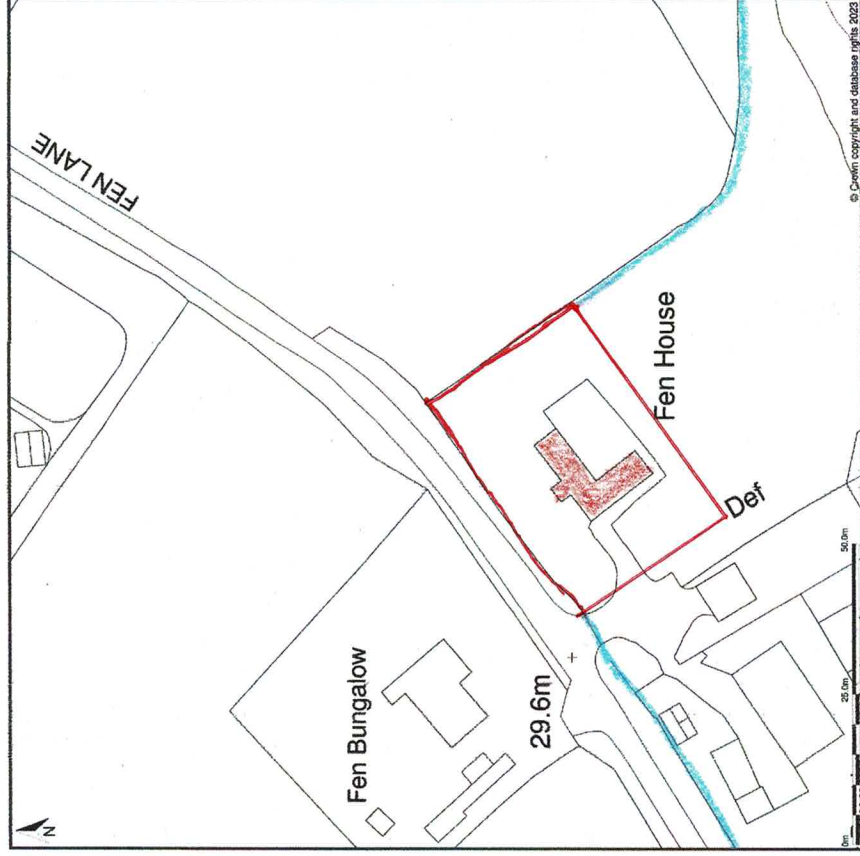

Fen House, Fen Lane, Earl Stonham, Suffolk, IP6 8QD

Location Plan shows area bounded by: 609263.38, 257333.63 609404.8, 257475.05 (at a scale of 1:1250), OSGridRef: TM 9335740. The representation of a road, track or path is no evidence of a right of way. The representation of features as lines is no evidence of a property boundary.

Produced on 4th Jul 2023 from the Ordnance Survey National Geographic Database and incorporating surveyed revision available at this date. Reproduction in whole or part is prohibited without the prior permission of Ordnance Survey. © Crown copyright 2023. Supplied by [www.buyaplan.co.uk](http://www.buyaplan.co.uk) a licensed Ordnance Survey partner (100053143). Unique plan reference: #006831919-00057C.