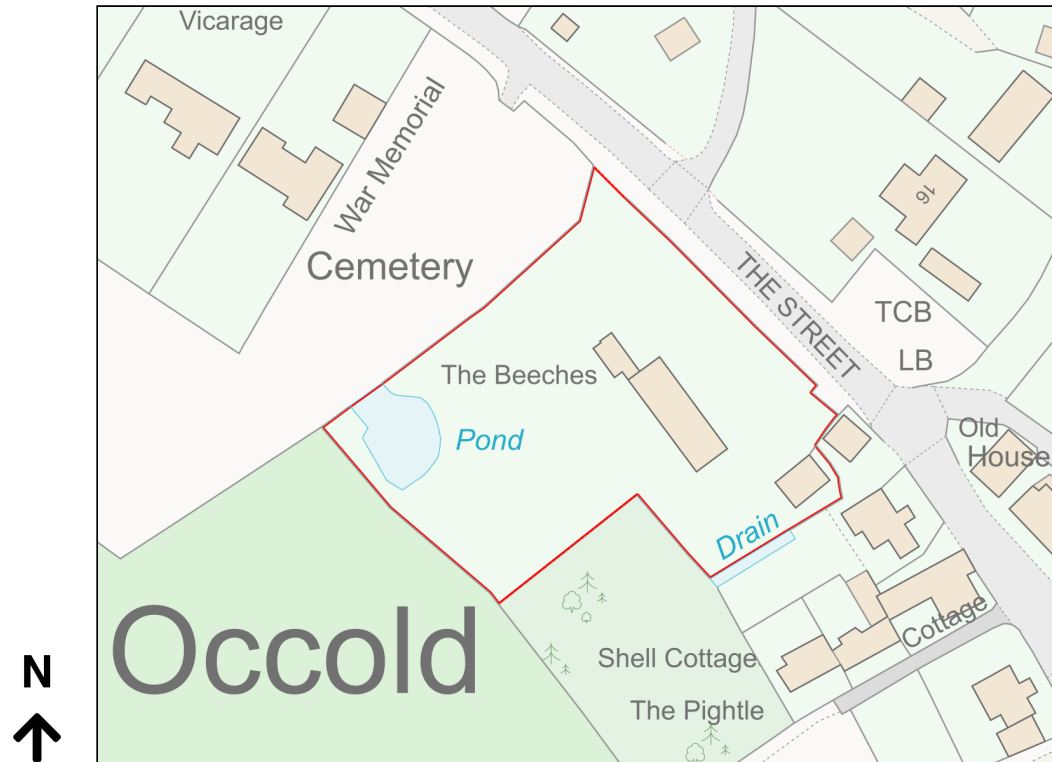

# Location Plan

Site Address: The Beeches, The Street, Occold, IP23 7PW

Date Produced: 05-Jul-2023

Scale: 1:1250 @A4

Planning Portal Reference: PP-12290123v1