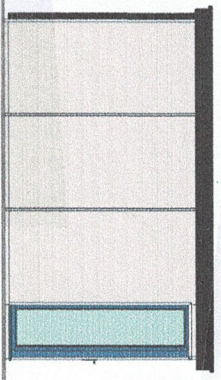

← 3760 →

FRONT ELEVATION
← WIDTH

4980 → External Size

Height 2490

FRONT SIDE ELEVATIONS

All together better
Tel: 01773 842100

Eurocell PLC
Fairbrook House
Clovenook Road
Alfeton
01773 842100

Quote Number
Order Number
Customer Reference
Drafts Person
Print Date
Site Post Code
Customer Name