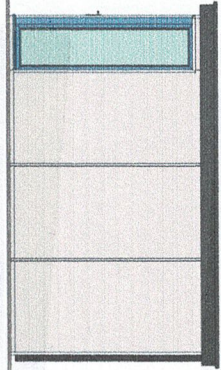

← 3760 →

FRONT ELEVATION
← WIDTH

4980 → External Size

Height 2490

FRONT SIDE ELEVATIONS

All together better
Tel: 01773 842100

Eurocell PLC
Fairbrook House
Clovenook Road
Alfeton
01773 842100

Quote Number
Order Number
Customer Reference
Drafts Person
Print Date
Site Post Code
Customer Name