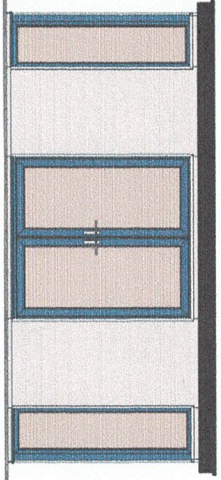

← 3760 →

FRONT ELEVATION
← WIDTH

4980 → External Size

Height 2490

FRONT SIDE ELEVATIONS

All together better
Tel: 01773 842100

Eurocell PLC
Fairbrook House
Clovenook Road
Alfeton
01773 842100

Quote Number
Order Number
Customer Reference
Drafts Person
Print Date
Site Post Code
Customer Name