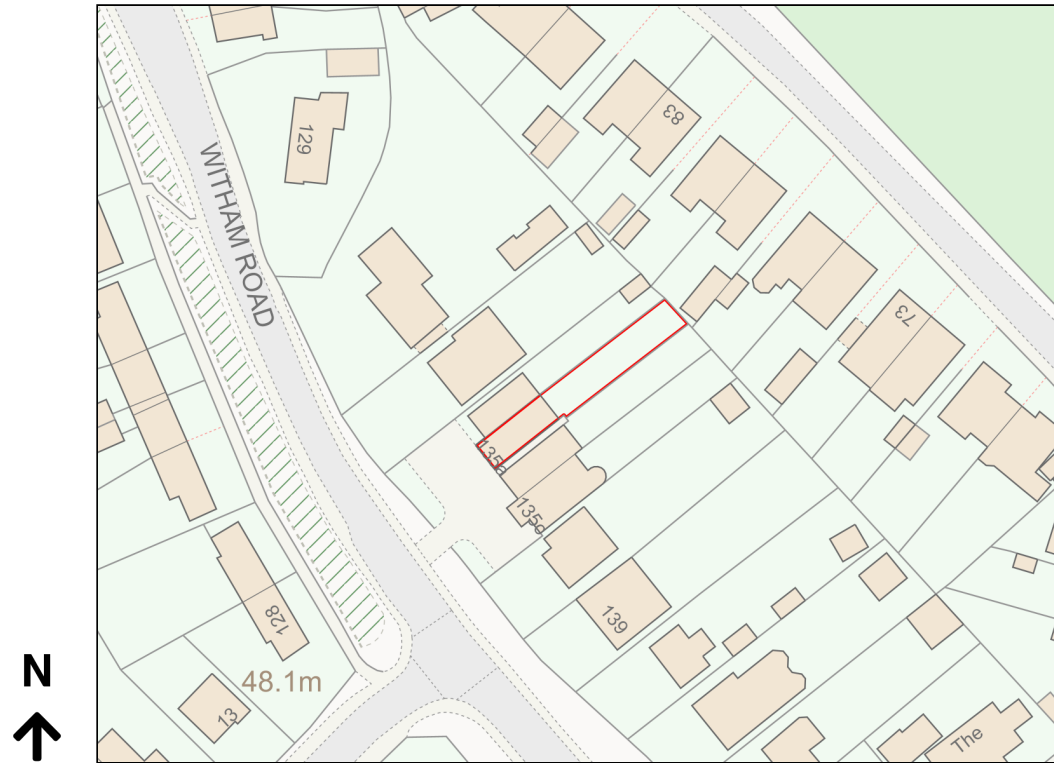

# Location Plan

Site Address: Swallowtail, 135a, Witham Road, Black Notley, CM77 8LR

Date Produced: 14-Jun-2023

Scale: 1:1250 @A4

Planning Portal Reference: PP-12232363v1