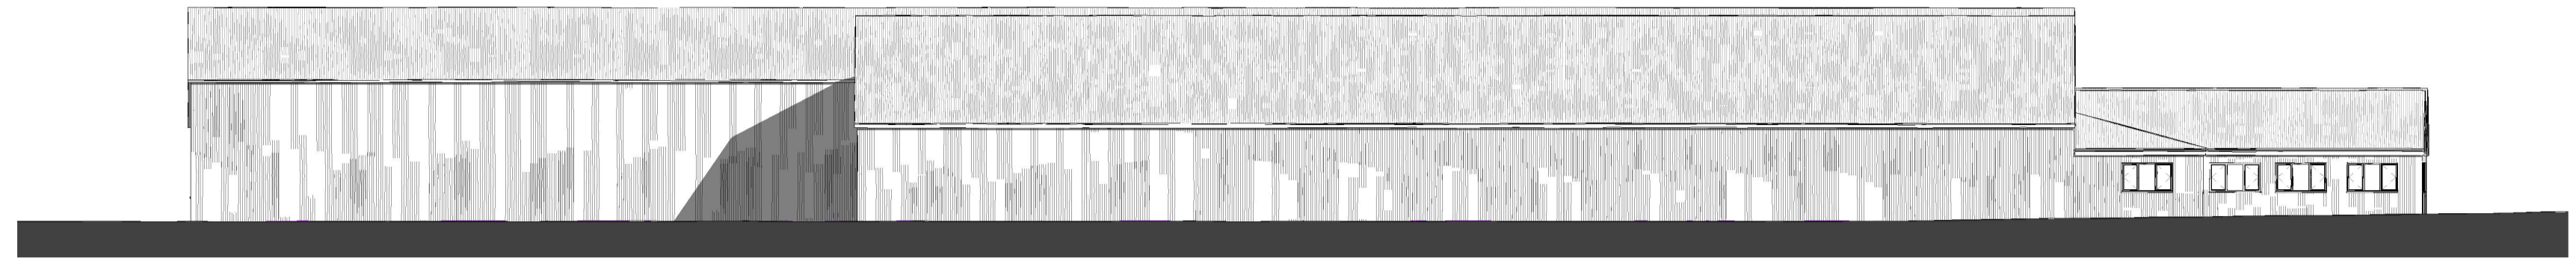

South Elevation.
1 : 200

East Elevation.
1 : 200

North Elevation.
1 : 200

West Elevation.
1 : 200

Issue Status: Planning

MR JAMES DESIGN

Redlands House
Church Walk
Viney Hill
Lydney
Glos.
GL154NY

Tel: 01594 510818 Mobile: 07768750589

Email: james1clan@btinternet.com

Mr Bernard Wright

The Old Engineering Works, Lower Lydbrook,
Glos. GL17 9NA

**Proposed Elevations &
Floor Plans**

D

Project number **43 - 2267**

Date **June 2023**

Drawn by **C.E. James**

Scale **1 : 200**

Proposed Floor Plan.
1 : 200