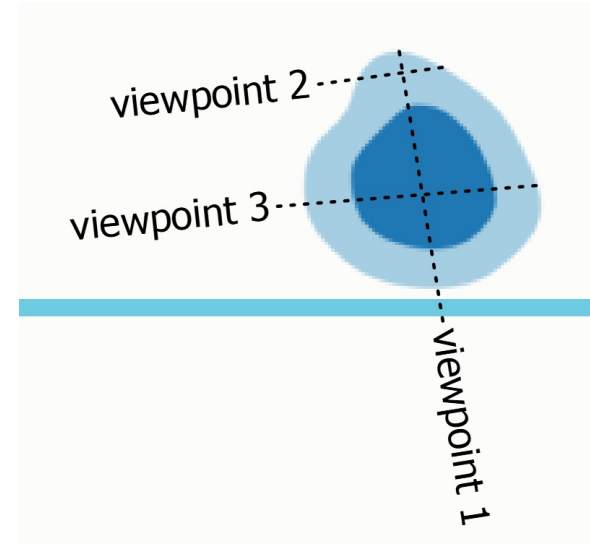

School Farm - Pond 3 depth profile

Viewpoint 1:

Viewpoint 2:

Viewpoint 3:

Scale: 
1cm = 1m