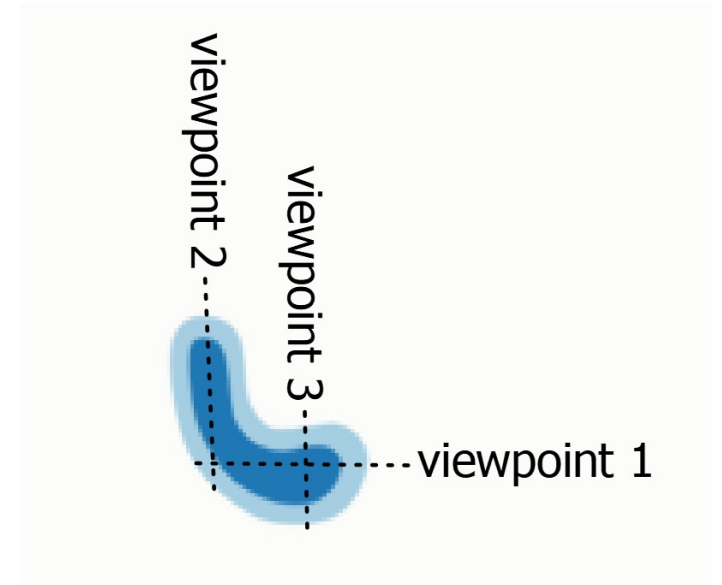

School Farm - Pond 2 depth profile

Viewpoint 1:

Viewpoint 2:

Viewpoint 3:

Scale:  5m
1cm = 1m