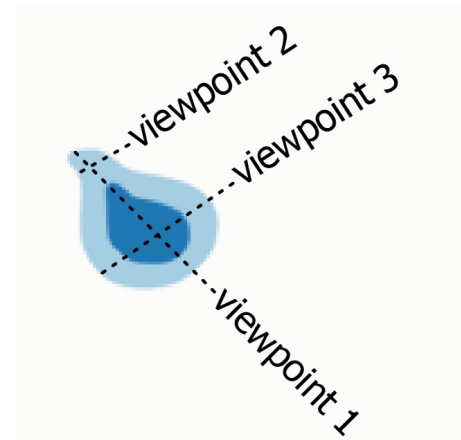

# School Farm - Pond 1 depth profile

**Scale:**  5m  
1cm = 1m