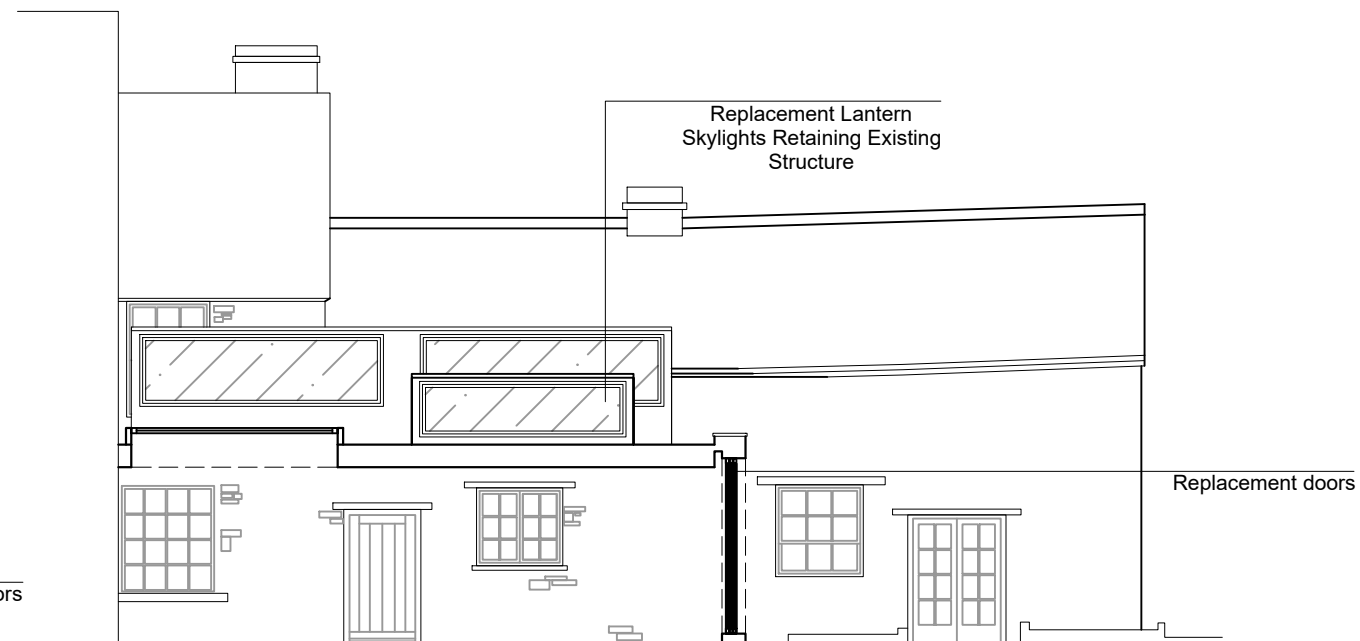

SCALE BAR 1:100

WWW.LewisPROPERTY.CO.UK

REAR ELEVATION

SECTION ELEVATION

This drawing is copyright of Lewis Property Woodstock Ltd., reproduction is only to take place with written authority.

Job Title: The Old Bank House,
15 Market Street, Woodstock,
OX20 1SU

Drawing Title: PROPOSED
Rear Elevation + Section

Drawing No.: 148_PE004_01

Date: April 2023

Scale: 1:100 @A3