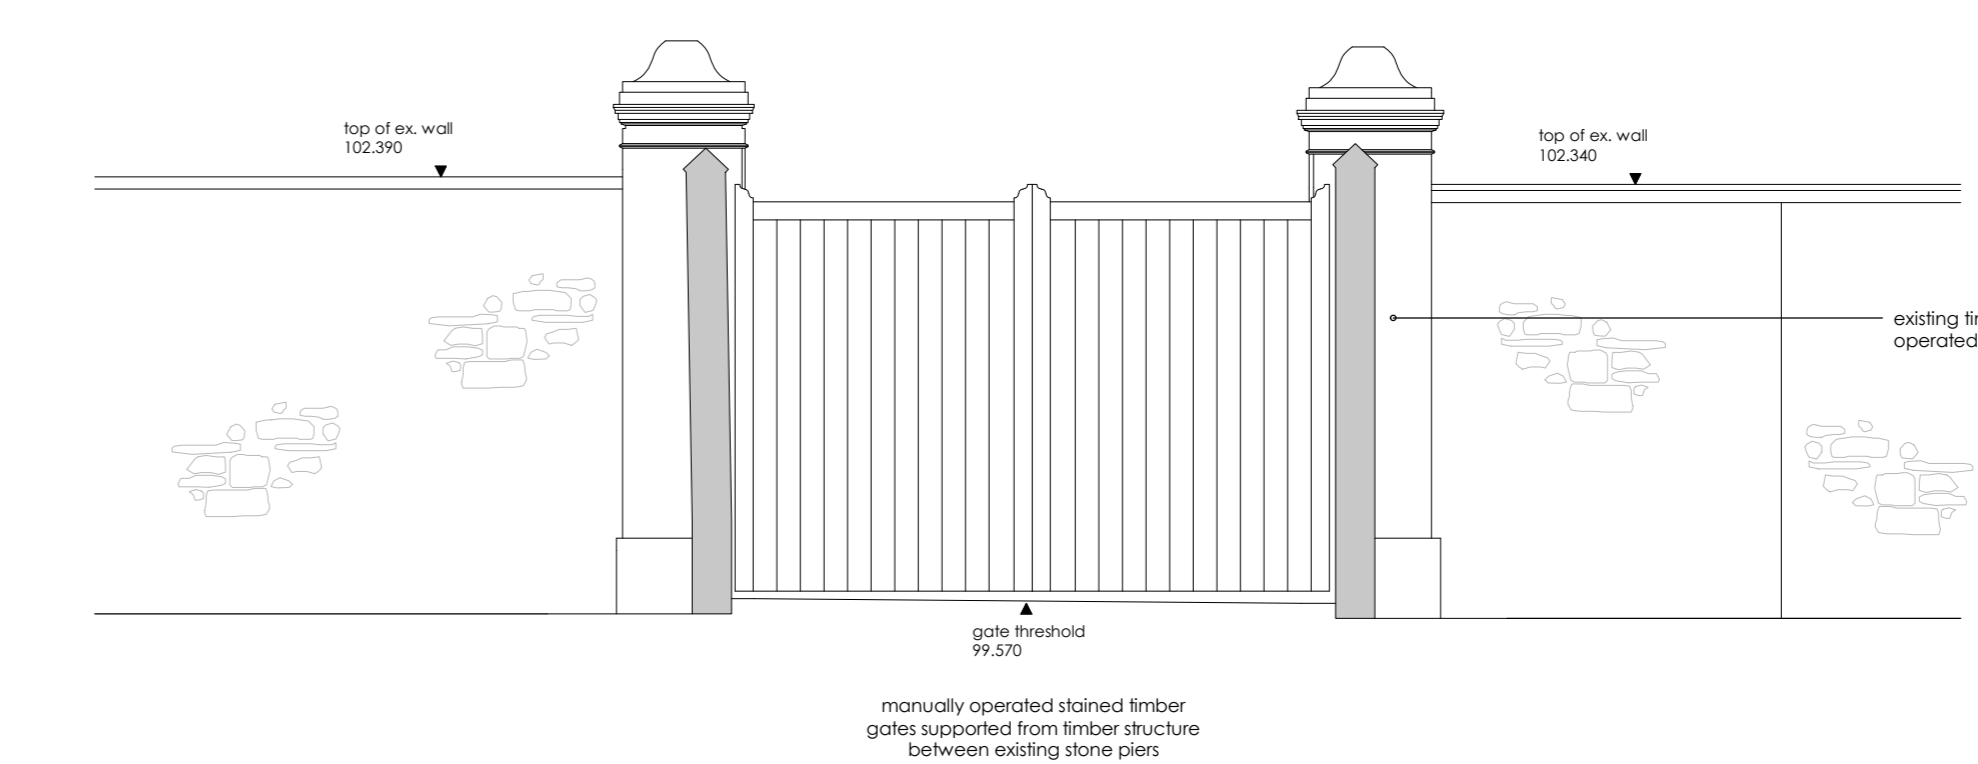

NORTH ELEVATION - rectory lane side  
 Datum 99.20m

EAST ELEVATION  
 Datum 99.50m

SOUTH ELEVATION - drive side  
 Datum 99.50m

WEST ELEVATION  
 Datum 99.20m