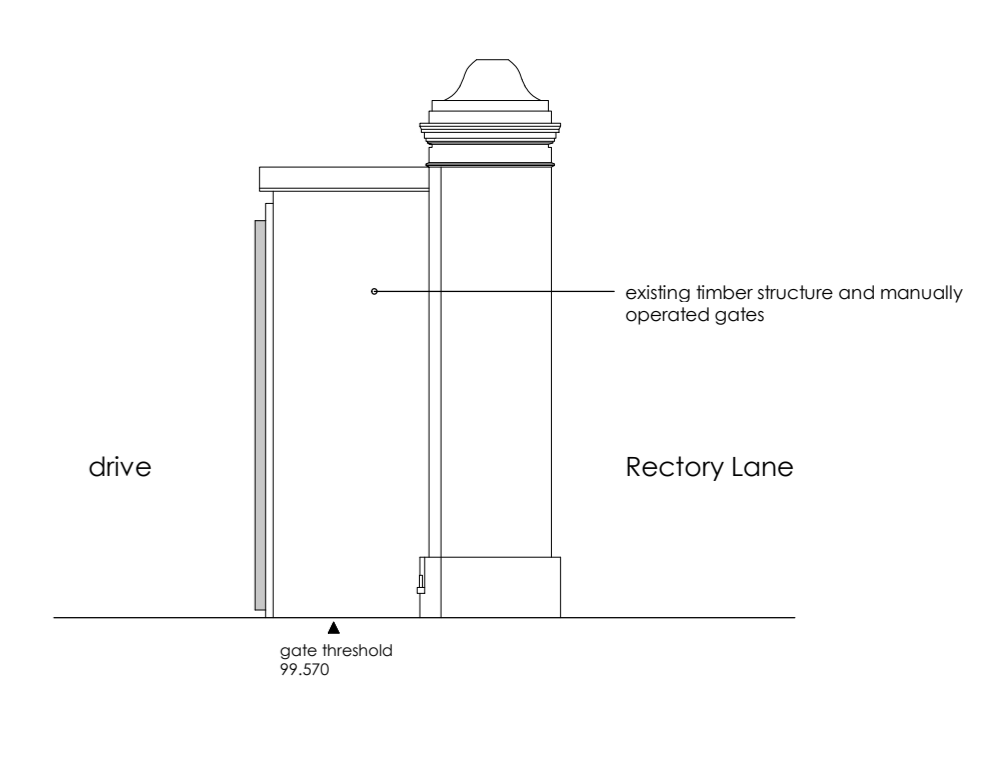

NORTH ELEVATION - rectory lane side  
 Datum 99.20m

EAST ELEVATION  
 Datum 99.50m

SOUTH ELEVATION - drive side  
 Datum 99.50m

WEST ELEVATION  
 Datum 99.20m