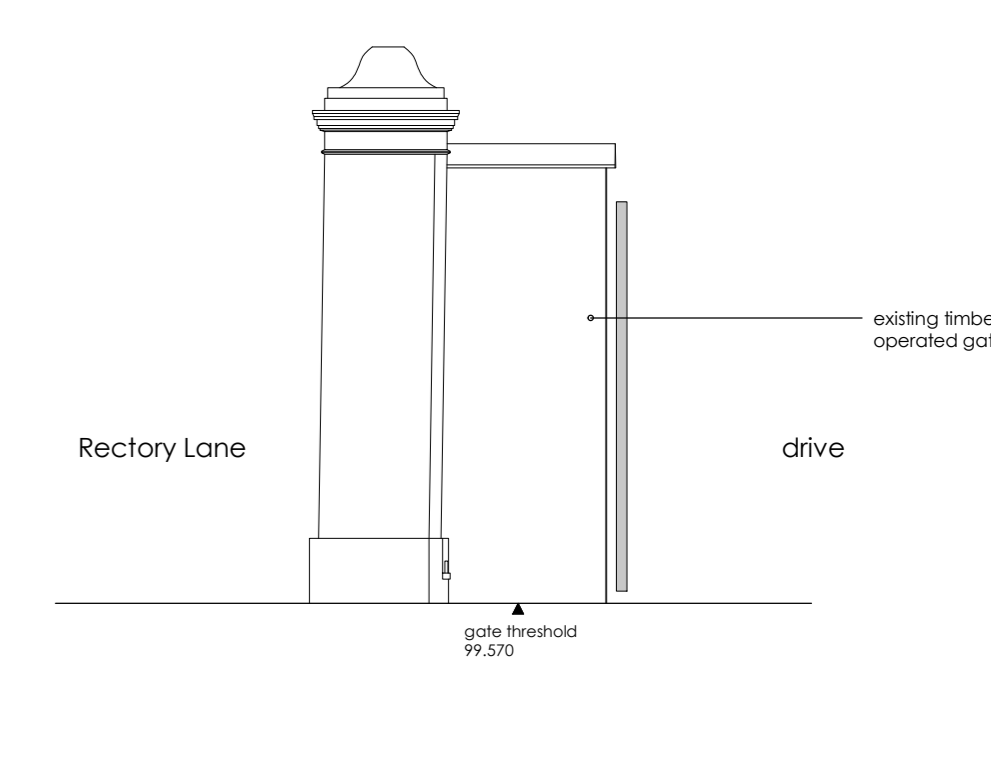

NORTH ELEVATION - rectory lane side  
 Datum 99.20m

EAST ELEVATION  
 Datum 99.50m

SOUTH ELEVATION - drive side  
 Datum 99.50m

WEST ELEVATION  
 Datum 99.20m