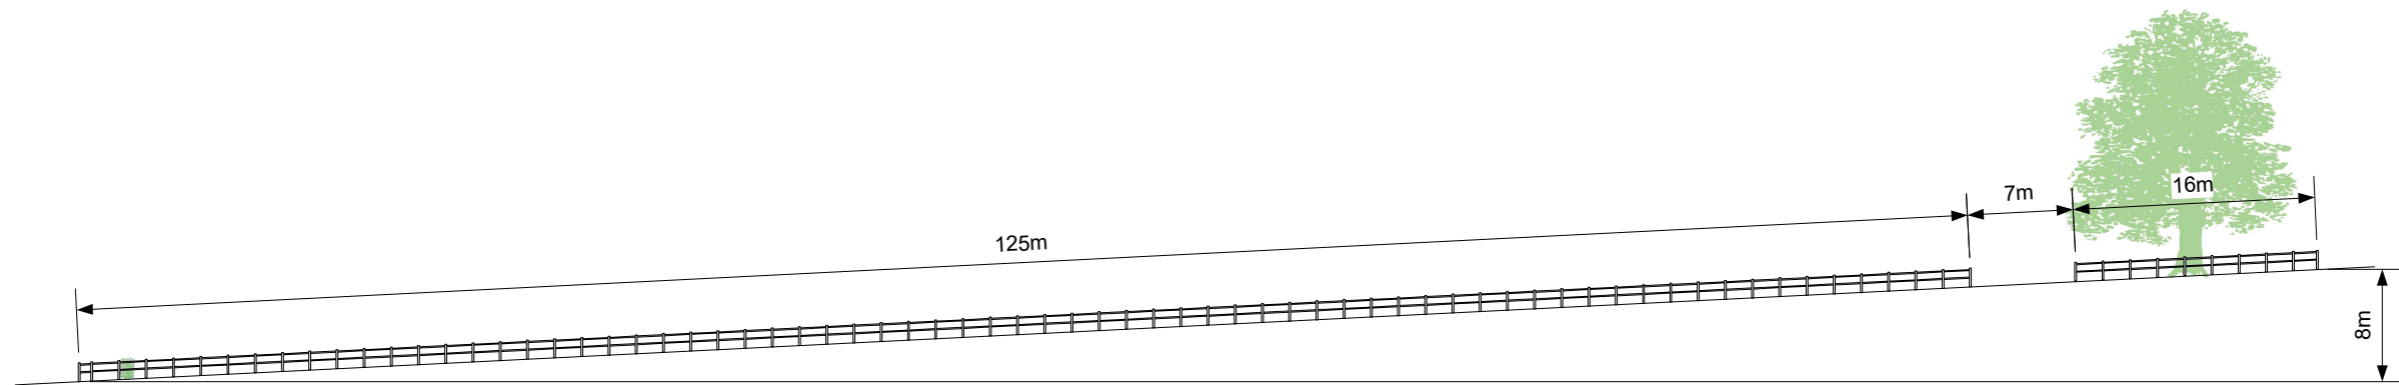

# Car park at St Dunstan's Church, Hunsdon

Elevation from roadway

Scale 1:500