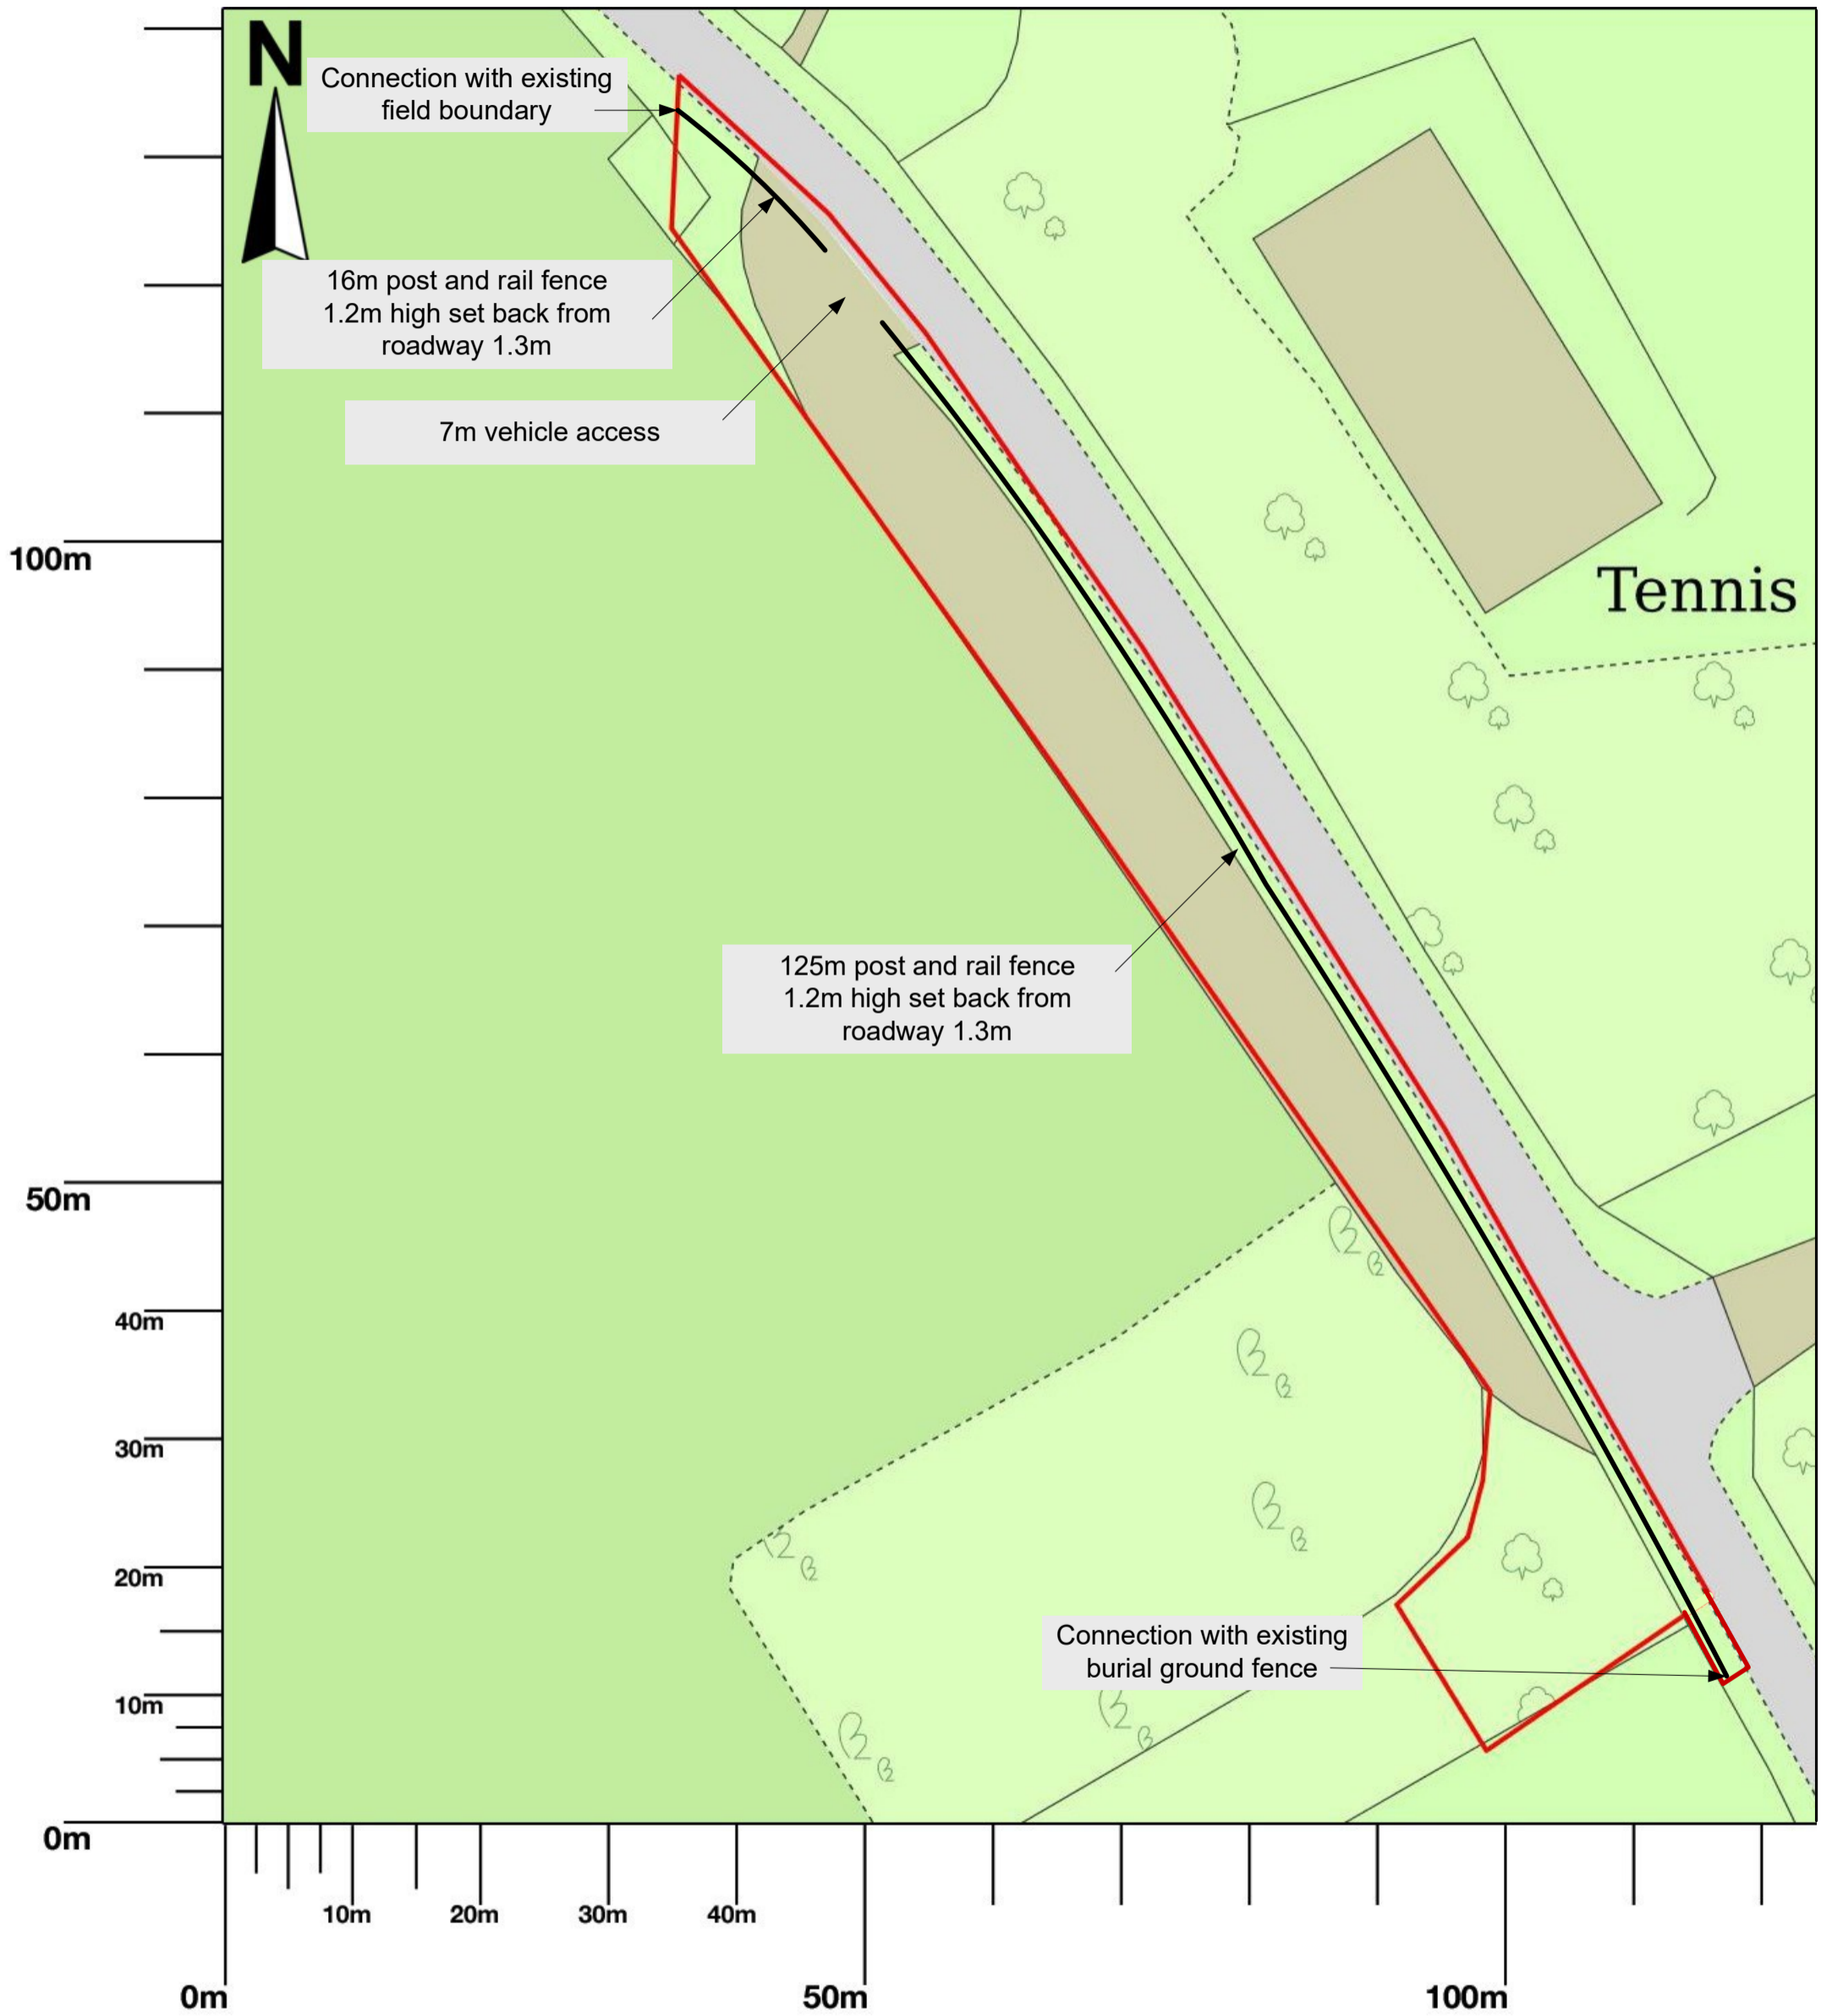

Car park at St Dunstan's Church, Hunsdon

Scale 1:500