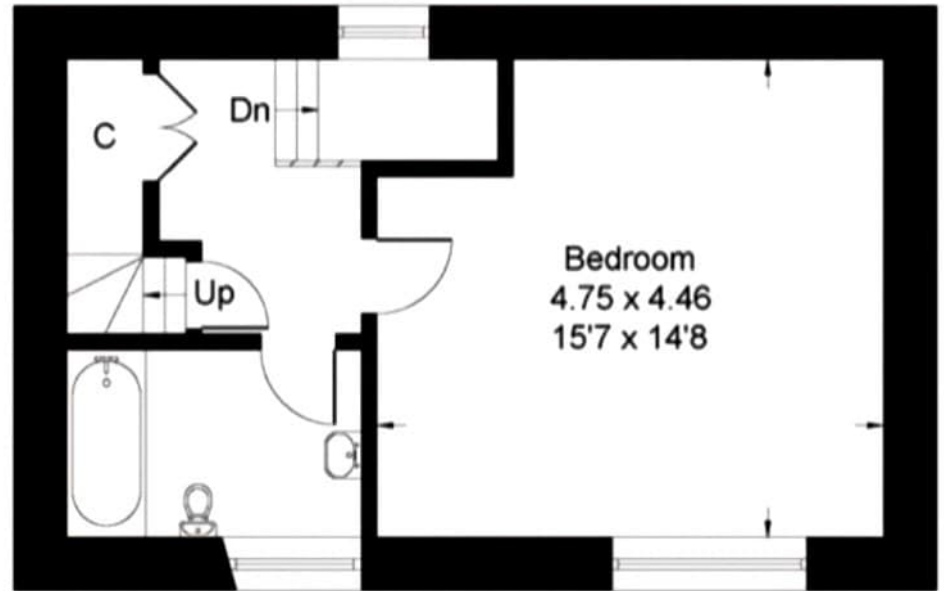

Approximate Gross Internal Area = 109.27 sq m / 1176 sq ft

Kitchen
3.22 x 2.89
10'7 x 9'6

Sitting Room
6.28 x 4.46
20'7 x 14'8

1:50 Ground Floor

Bedroom
6.48 x 4.05
21'3 x 13'4

Second Floor

Bedroom
4.75 x 4.46
15'7 x 14'8

First Floor