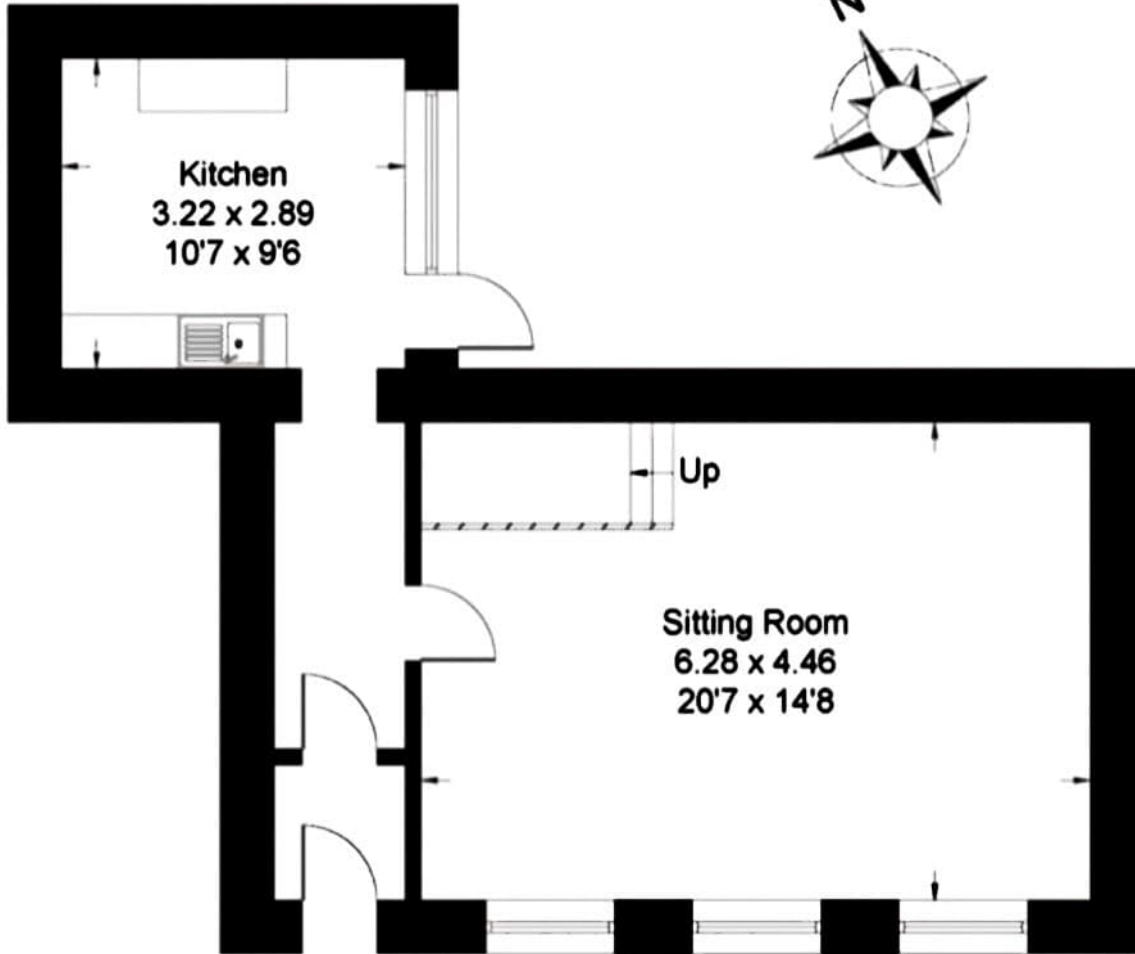

Approximate Gross Internal Area = 109.27 sq m / 1176 sq ft

Kitchen
3.22 x 2.89
10'7 x 9'6

Sitting Room
6.28 x 4.46
20'7 x 14'8

1:50 Ground Floor

Bedroom
6.48 x 4.05
21'3 x 13'4

Second Floor

Bedroom
4.75 x 4.46
15'7 x 14'8

First Floor