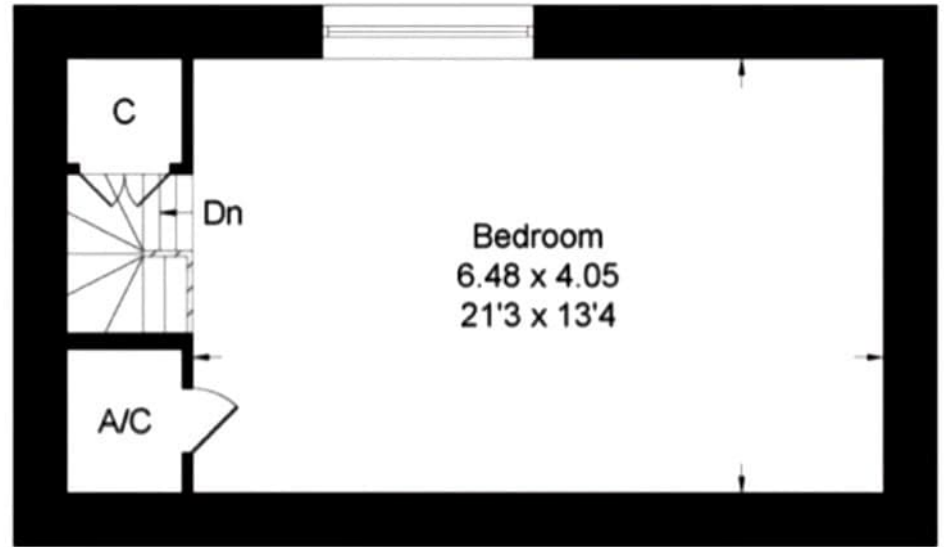

Approximate Gross Internal Area = 109.27 sq m / 1176 sq ft

Kitchen
3.22 x 2.89
10'7 x 9'6

Sitting Room
6.28 x 4.46
20'7 x 14'8

1:50 Ground Floor

Bedroom
6.48 x 4.05
21'3 x 13'4

Second Floor

Bedroom
4.75 x 4.46
15'7 x 14'8

First Floor