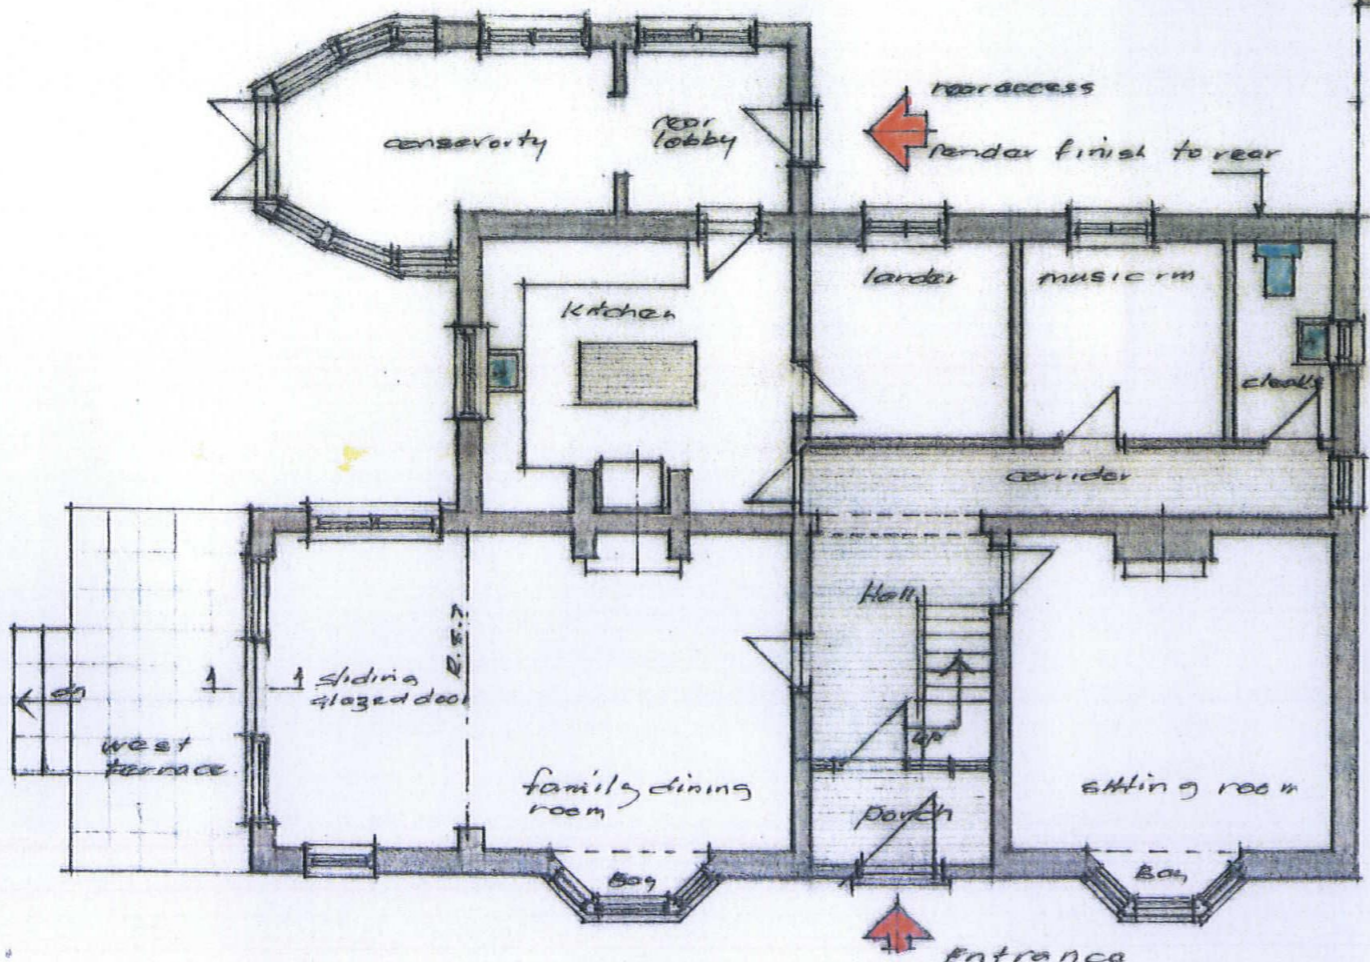

North Elevation

SCANNED

This drawing should not be sealed and it is the contractors, and his sub-contractors responsibility to check all dimensions and information on site prior to commencement of work.

project title
Existing ground floor layout

drawing title
Torchmount
Cromer Road
Holt Norfolk
NR25 6RP

Ground floor layout

East Elevation

RLA
Robert Lord Associates
207 Holt Road, Cromer, Norfolk, NR27 9JN
Tel/Fax: 01263 519707
Mobile: 07765 351752
Email: robert@rlassociates.plus.com

revisions		

drawn by RLA	date 15.09.2011	scale 1:100
-----------------	--------------------	----------------

project no. 2864	drw no. 1 A	revision
---------------------	----------------	----------