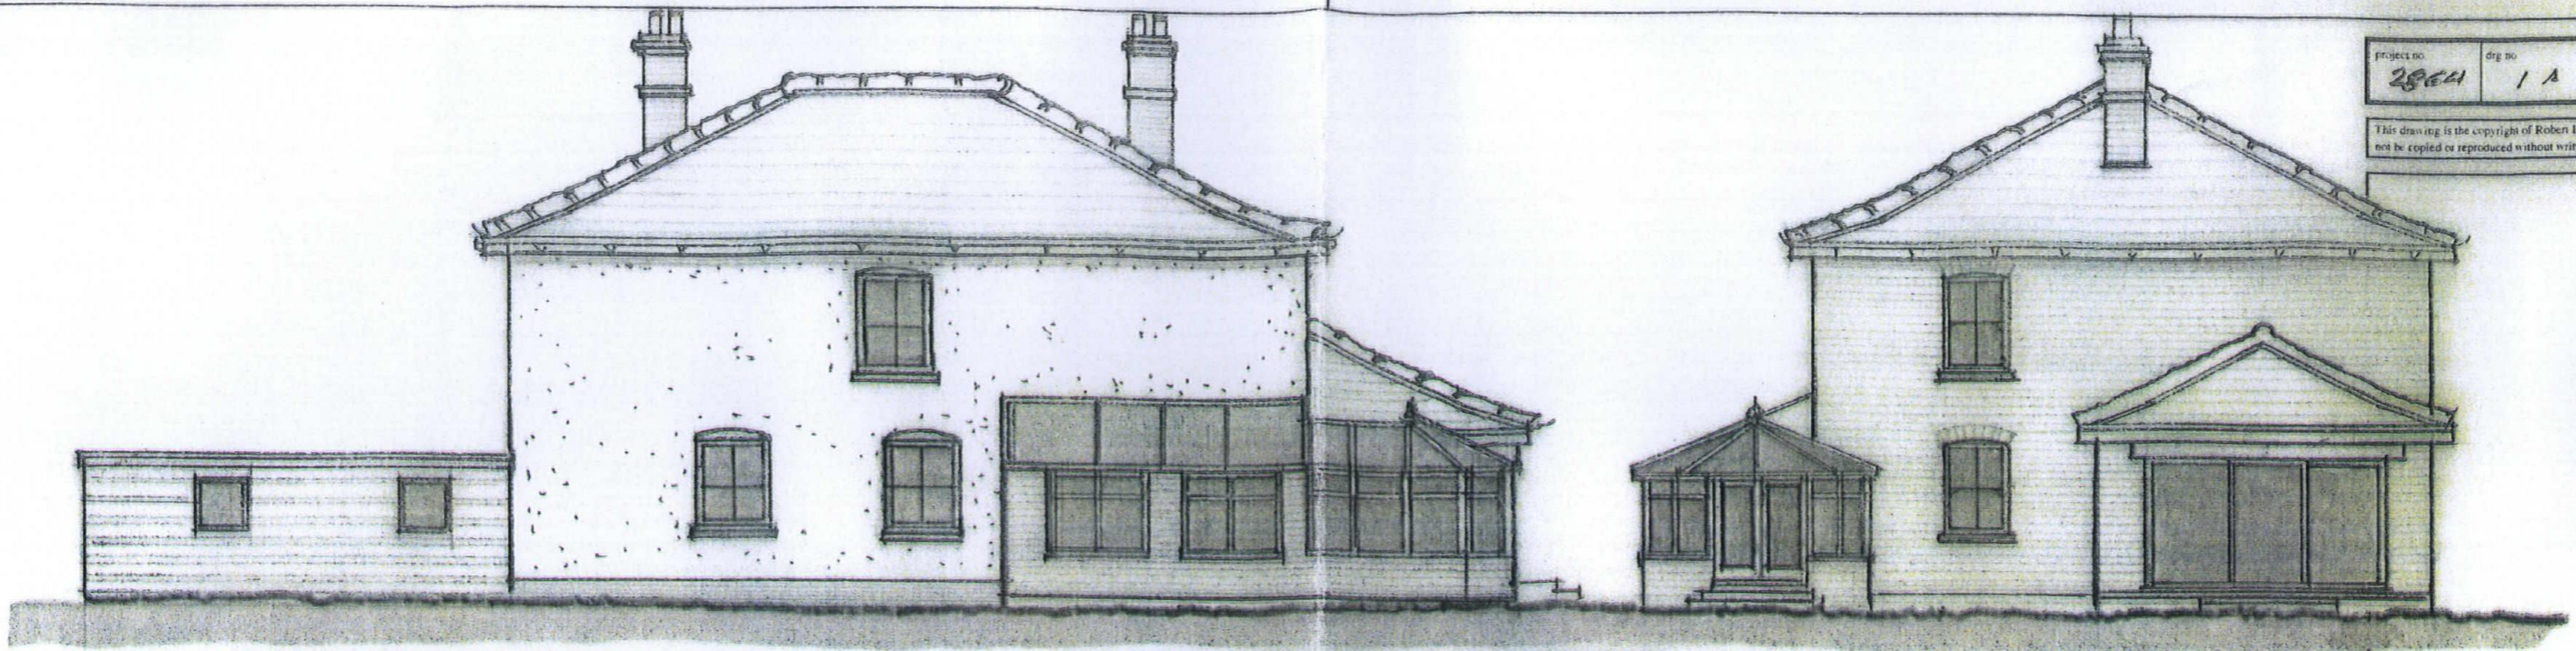

project no. 2864	drw no. 1 A	revision
---------------------	----------------	----------

This drawing is the copyright of Robert Lord Associates and must not be copied or reproduced without written authority

North Elevation

SCANNED

This drawing should not be sealed and it is the contractors, and his sub-contractors responsibility to check all dimensions and information on site prior to commencement of work.

revisions		

drawn by RLA	date 15.09.2011	scale 1:100
-----------------	--------------------	----------------

project no. 2864	drw no. 1 A	revision
---------------------	----------------	----------