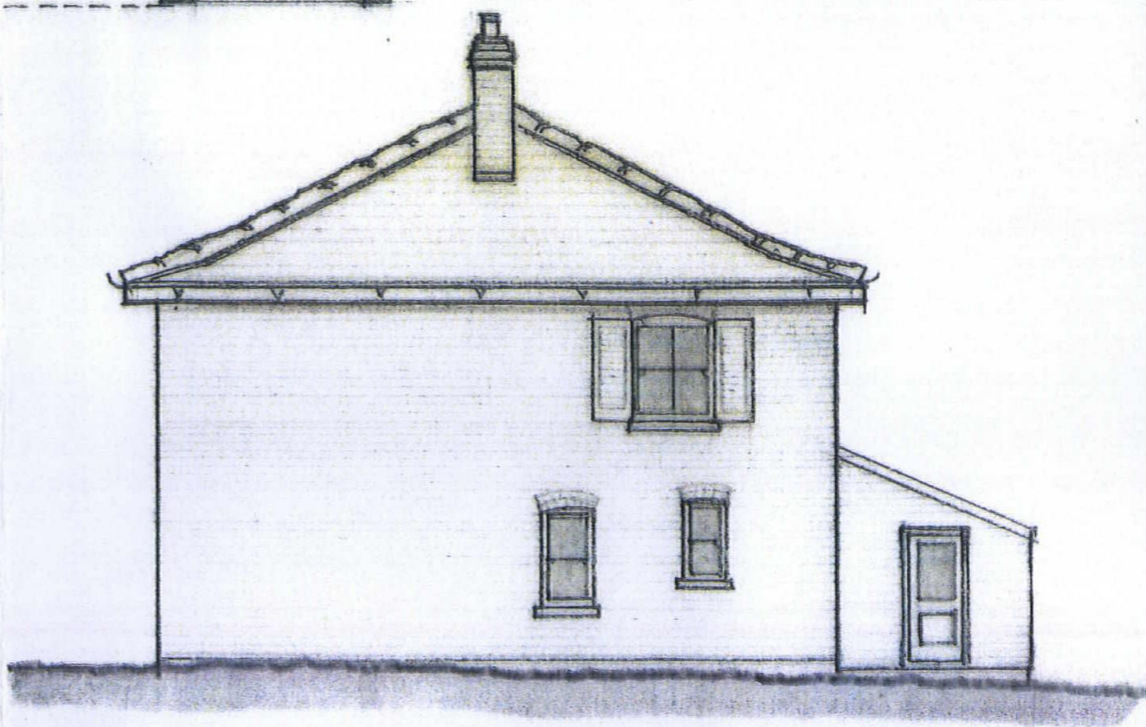

North Elevation

SCANNED

This drawing should not be sealed and it is the contractors, and his sub-contractors responsibility to check all dimensions and information on site prior to commencement of work.

project title
Existing ground floor layout

drawing title
Torchmount
Cromer Road
Holt Norfolk
NR25 6RP

Ground floor layout

East Elevation

RLA
Robert Lord Associates
207 Holt Road, Cromer, Norfolk, NR27 9JN
Tel/Fax: 01263 519707
Mobile: 07765 351752
Email: robert@rlassociates.plus.com

revisions		

drawn by RLA	date 15.09.2011	scale 1:100
-----------------	--------------------	----------------

project no. 2864	drw no. 1 A	revision
---------------------	----------------	----------