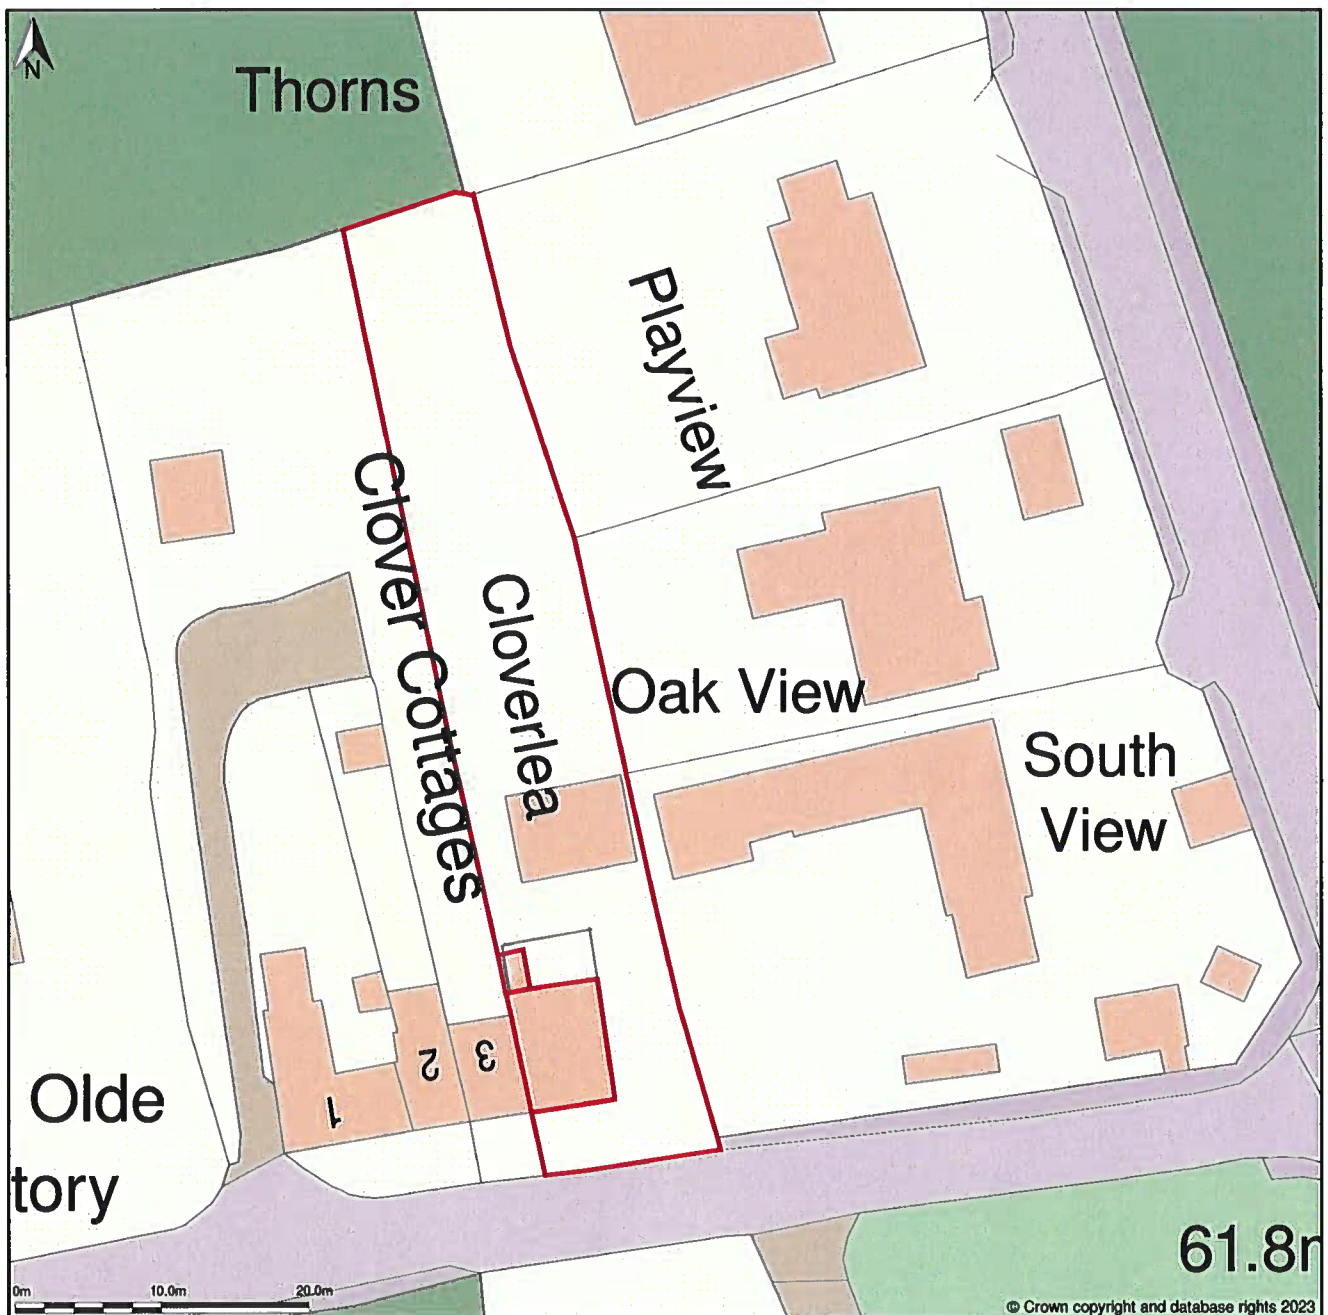

Clverlea, Long Green, Bedfield, Suffolk, IP13 7JF

Site Plan (also called a Block Plan) shows area bounded by: 621832.85, 266644.34 621922.85, 266734.34 (at a scale of 1:500), OSGridRef: TM21876668. The representation of a road, track or path is no evidence of a right of way. The representation of features as lines is no evidence of a property boundary.

Produced on 11th Jul 2023 from the Ordnance Survey National Geographic Database and incorporating surveyed revision available at this date. Reproduction in whole or part is prohibited without the prior permission of Ordnance Survey. © Crown copyright 2023. Supplied by www.buyaplan.co.uk a licensed Ordnance Survey partner (100053143). Unique plan reference: #00833563-1DED53.