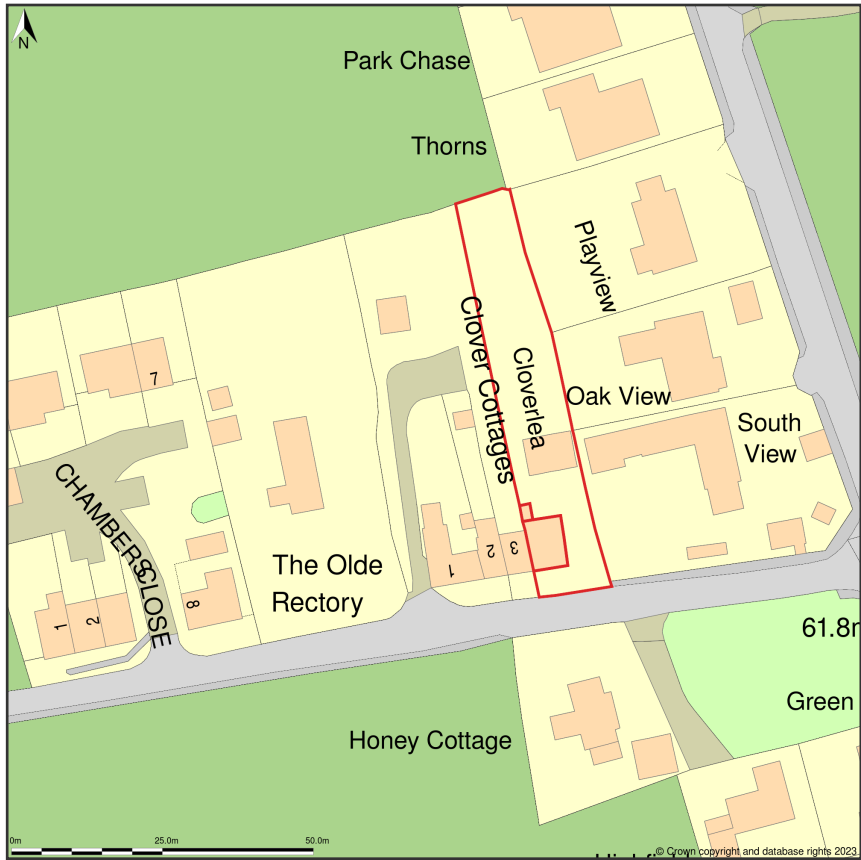

Cloverlea, Long Green, Bedfield, Suffolk, IP13 7JF

Location Plan shows area bounded by: 621781.44, 266610.85 621922.86, 266752.28 (at a scale of 1:1250), OSGridRef: TM21856668. The representation of a road, track or path is no evidence of a right of way. The representation of features as lines is no evidence of a property boundary.

Produced on 11th Jul 2023 from the Ordnance Survey National Geographic Database and incorporating surveyed revision available at this date. Reproduction in whole or part is prohibited without the prior permission of Ordnance Survey. © Crown copyright 2023. Supplied by www.buyaplan.co.uk a licensed Ordnance Survey partner (100053143). Unique plan reference: #00833564-FBEB9B.