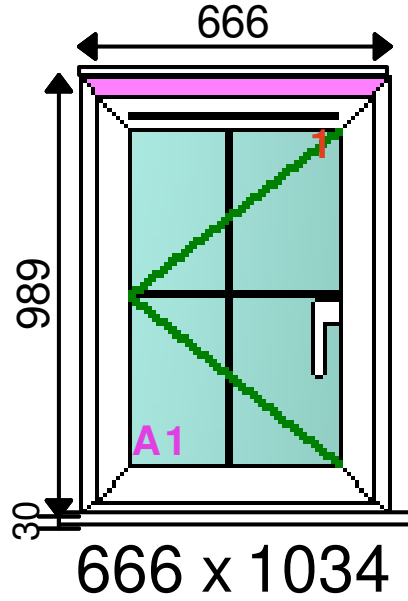

CUSTOMER	BROOMY LODGES	WORKS SHEET			Q0007186
REFERENCE	F3 BROOMY LODGES				
CONTRACT NO		ITEM : 1 of 6	GLAZED	SUPPLY & FIT	
PROD. DATE	30/12/1899	BATCH NO : 0			COMMENT:

Group	Int EL70 Welded PAS24 White
Manufactured Size	666mm x 989mm
Quantity	1
Design	Style 7
Location A	BATHROOM GROUND
Location B	
Outside/Inside Colour	White
Profile Type	Bev Multi Chambered 6Ch F&S
Base Colour	
Reinforcing Rule	PAS24 PVC Inserts
Cill	85mm Stub Cill
Drainage	Concealed
Bead type	28mm Ovolo Bead White
Ventilator (Sash)	Link Vent 5000 Wht/Wht
Handle	White Lock Blk But
Locking	FMT Security Espag
Friction stay	DGS Stay >TH & Tristay >SH
Glazing Detail	Glass Supplied

LOCATION	DESCRIPTION	QTY	LENGTH1	LENGTH2	E-P	VNOTCH	REINFORCING	LENGTH
Frame (Top)	EWS7006WH 75mm Bev Frame White	1	701	701	\-/		75mm Frame Thermal Insert	590
Frame (Bottom)	EWS7011WH 60mm Bev Frame 6MC White	1	671	671	\-/			
Frame (Left)	EWS7011WH 60mm Bev Frame 6MC White	1	979	979	\-/			
Frame (Right)	EWS7011WH 60mm Bev Frame 6MC White	1	979	979	\-/			
Sash (Top)	EWS7008WH 75mm Int Bev Sash 6MC White	1	607	607	\-/			
Sash (Bottom)	EWS7008WH 75mm Int Bev Sash 6MC White	1	607	607	\-/			
Sash (Left)	EWS7008WH 75mm Int Bev Sash 6MC White	1	915	915	\-/			
Sash (Right)	EWS7008WH 75mm Int Bev Sash 6MC White	1	915	915	\-/			
Multiple	EWS7312WH 28mm Ovolo Bead White		2592					
FExt (Top)	EWS116WH 15mm Frame Ext White	1	666		-			
Cill	AS85WH 85mm Stub Cill White	1	766		-			