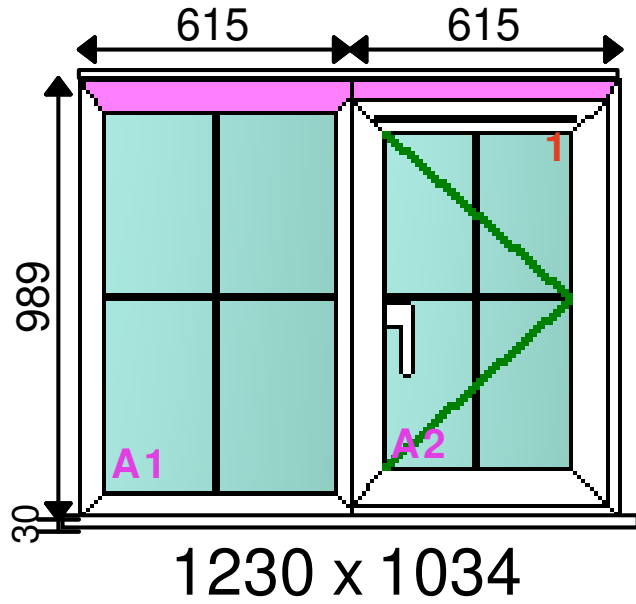

CUSTOMER	BROOMY LODGES	WORKS SHEET			Q0007186
REFERENCE	F3 BROOMY LODGES				
CONTRACT NO		ITEM : 2 of 6	GLAZED	SUPPLY & FIT	
PROD. DATE	30/12/1899	BATCH NO : 0			COMMENT:

Group	Int EL70 Welded PAS24 White
Manufactured Size	1230mm x 989mm
Quantity	1
Design	Style 21
Location A	KITCHEN G
Location B	
Outside/Inside Colour	White
Profile Type	Bev Multi Chambered 6Ch F&S
Base Colour	
Reinforcing Rule	PAS24 PVC Inserts
Cill	85mm Stub Cill
Drainage	Concealed
Bead type	28mm Ovolo Bead White
Ventilator (Sash)	Link Vent 5000 Wht/Wht
Handle	White Lock Blk But
Locking	FMT Security Espag
Friction stay	DGS Stay >TH & Tristay >SH
Glazing Detail	Glass Supplied

LOCATION	DESCRIPTION	QTY	LENGTH1	LENGTH2	E-P	VNOTCH	REINFORCING	LENGTH
Frame (Top)	EWS7006WH 75mm Bev Frame White	1	635	635	|-/	35|632.5/	75mm Frame Thermal Insert	1154
Frame (Top)	EWS7006WH 75mm Bev Frame White	1	635	635	|-/	35|632.5~/		
Frame (Bottom)	EWS7011WH 60mm Bev Frame 6MC White	1	620	620	\-|	\617.5|35		
Frame (Bottom)	EWS7011WH 60mm Bev Frame 6MC White	1	620	620	\-|	\617.5~/35		
Frame (Left)	EWS7011WH 60mm Bev Frame 6MC White	1	979	979	\-/			
Frame (Right)	EWS7011WH 60mm Bev Frame 6MC White	1	979	979	\-/			
Z Mullion	EWS7003WH 70mm Z Bev Tran/Mull White	1	999	929	<->		Z Trans Thermal Insert	898
Sash (Top)	EWS7008WH 75mm Int Bev Sash 6MC White	1	581	581	\-/			
Sash (Bottom)	EWS7008WH 75mm Int Bev Sash 6MC White	1	581	581	\-/			
Sash (Left)	EWS7008WH 75mm Int Bev Sash 6MC White	1	915	915	\-/			
Sash (Right)	EWS7008WH 75mm Int Bev Sash 6MC White	1	915	915	\-/			
Multiple	EWS7312WH 28mm Ovolo Bead White		5458					
FExt (Top)	EWS116WH 15mm Frame Ext White	1	1230		|-|			
Cill	AS85WH 85mm Stub Cill White	1	1330		|-|			

DESCRIPTION	QTY	LENGTH				LOCATION: FRAME
ERLABPAS24 PAS24 CE Label	1					
EWS7255 Glazing Packer	8					
SC1 Screws	1					

DESCRIPTION	LOCATION:SASH A2	QTY	LENGTH
HINGTP GT StayGuard		4	
WLLHBB3 Wht Locking LH BLK But		1	
HG601R DGS Tri Stay 16" SH Single RH		1	
HG611L DGS EC Egress Stay 16" SH Single LH		1	
209FMT0850 850mm FMT Espag		1	
AH00145-RH FMT Espag Keep R/H		4	
VT070 Link Vent 5000 Wht/Wht		1	

REF	DESCRIPTION	QTY	SIZE
A1	4mm KS / 20 / 4 Clear Blk SupSpacer + Arg 25mm Geo.Bar White - #8	1	551 x 884
A2	4mm KS / 20 / 4 Clear Blk SupSpacer + Arg 25mm Geo.Bar White - #8	1	456 x 790