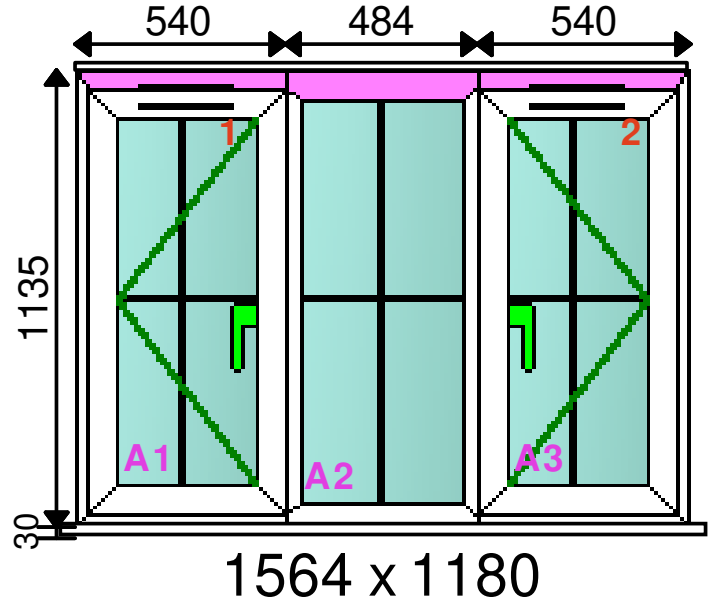

CUSTOMER	BROOMY LODGES	WORKS SHEET			Q0007186
REFERENCE	F3 BROOMY LODGES				
CONTRACT NO		ITEM : 5 of 6	GLAZED	SUPPLY & FIT	
PROD. DATE	30/12/1899	BATCH NO : 0			COMMENT:

Group	Int EL70 Welded PAS24 White
Manufactured Size	1564mm x 1135mm
Quantity	1
Design	Style 53
Location A	BED 1 G
Location B	
Outside/Inside Colour	White
Profile Type	Bev Multi Chambered 6Ch F&S
Base Colour	
Reinforcing Rule	PAS24 PVC Inserts
Cill	85mm Stub Cill
Drainage	Concealed
Bead type	28mm Ovolo Bead White
Ventilator (Frame)	Link Vent 2500 Wht/Wht (13mm)
Handle	White NonLock Grn But
Locking	FMT Security Espag
Friction stay	DGS Stay >TH & Tristay >SH
Glazing Detail	Glass Supplied

LOCATION	DESCRIPTION	QTY	LENGTH1	LENGTH2	E-P	VNOTCH	REINFORCING	LENGTH
Frame (Top)	EWS7006WH 75mm Bev Frame White	1	560	560	\-|	\557.5~|35	75mm Frame Thermal Insert	1488
Frame (Top)	EWS7006WH 75mm Bev Frame White	1	489	489	|-|	35|484|35		
Frame (Top)	EWS7006WH 75mm Bev Frame White	1	560	560	|-|	35|557.5~|		
Frame (Bottom)	EWS7011WH 60mm Bev Frame 6MC White	1	545	545	|-|	35|542.5~|		
Frame (Bottom)	EWS7011WH 60mm Bev Frame 6MC White	1	489	489	|-|	35|484|35		
Frame (Bottom)	EWS7011WH 60mm Bev Frame 6MC White	1	545	545	\-|	\542.5~|35		
Frame (Left)	EWS7011WH 60mm Bev Frame 6MC White	1	1125	1125	\-|			
Frame (Right)	EWS7011WH 60mm Bev Frame 6MC White	1	1125	1125	\-|			
Z Mullion	EWS7003WH 70mm Z Bev Tran/Mull White	1	1145	1075	<->		Z Trans Thermal Insert	1044
Z Mullion	EWS7003WH 70mm Z Bev Tran/Mull White	1	1145	1075	<->		Z Trans Thermal Insert	1044
Sash (Top)	EWS7008WH 75mm Int Bev Sash 6MC White	1	506	506	\-|			
Sash (Bottom)	EWS7008WH 75mm Int Bev Sash 6MC White	1	506	506	\-|			
Sash (Left)	EWS7008WH 75mm Int Bev Sash 6MC White	1	1061	1061	\-|			
Sash (Right)	EWS7008WH 75mm Int Bev Sash 6MC White	1	1061	1061	\-|			
Sash (Top)	EWS7008WH 75mm Int Bev Sash 6MC White	1	506	506	\-|			
Sash (Bottom)	EWS7008WH 75mm Int Bev Sash 6MC White	1	506	506	\-|			
Sash (Left)	EWS7008WH 75mm Int Bev Sash 6MC White	1	1061	1061	\-|			
Sash (Right)	EWS7008WH 75mm Int Bev Sash 6MC White	1	1061	1061	\-|			
Multiple	EWS7312WH 28mm Ovolo Bead White		8364					
FExt (Top)	EWS116WH 15mm Frame Ext White	1	1564		|-|			
Cill	AS85WH 85mm Stub Cill White	1	1664		|-|			

DESCRIPTION	QTY	LENGTH	LOCATION: FRAME
ERLABPAS24 PAS24 CE Label	1		
EWS7255 Glazing Packer	12		
SC1 Screws	1		
VT160 Link Vent 2500 Wht/Wht (13mm)	2		

DESCRIPTION	LOCATION:SASH A1	QTY	LENGTH	DESCRIPTION	LOCATION:SASH A3	QTY	LENGTH
HINGTP GT StayGuard		4		HINGTP GT StayGuard		4	
WNLRHGB3 Wht NonLk RH Green But		1		WNLLHGB3 Wht NonLk LH Green But		1	
HG600L DGS Tri Stay 12" SH Single LH		1		HG600R DGS Tri Stay 12" SH Single RH		1	
HG610R DGS EC Egress Stay 12" SH Single RH		1		HG610L DGS EC Egress Stay 12" SH Single LH		1	
209FMT0950 950mm FMT Espag		1		209FMT0950 950mm FMT Espag		1	
AH00145-LH FMT Espag Keep L/H		4		AH00145-RH FMT Espag Keep R/H		4	
VT060 Link Vent 2500 Wht/Wht		1		VT060 Link Vent 2500 Wht/Wht		1	

REF	DESCRIPTION	QTY	SIZE
A1	4mm KS / 20 / 4 Clear Blk SupSpacer + Arg 25mm Geo.Bar White - #8	1	381 x 936
A2	4mm KS / 20 / 4 Clear Blk SupSpacer + Arg 25mm Geo.Bar White - #8	1	446 x 1030
A3	4mm KS / 20 / 4 Clear Blk SupSpacer + Arg 25mm Geo.Bar White - #8	1	381 x 936