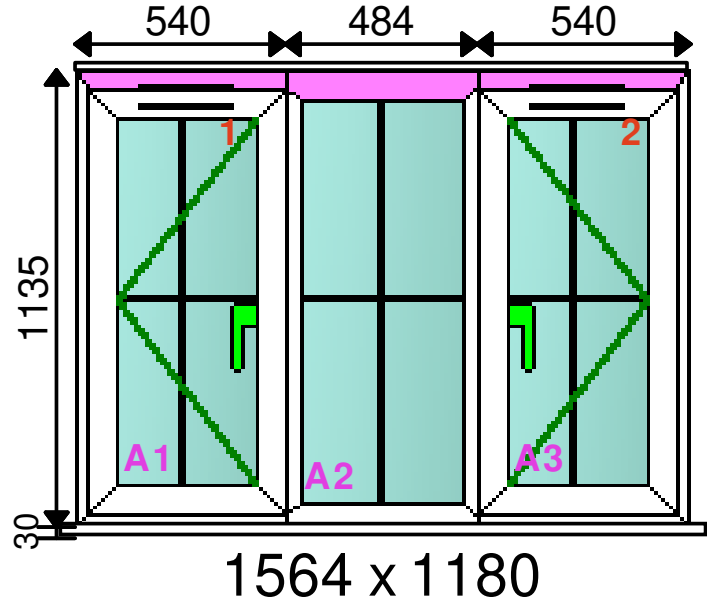

CUSTOMER	BROOMY LODGES	WORKS SHEET			Q0007186
REFERENCE	F3 BROOMY LODGES				
CONTRACT NO		ITEM : 6 of 6	GLAZED	SUPPLY & FIT	
PROD. DATE	30/12/1899	BATCH NO : 0			COMMENT:

Group	Int EL70 Welded PAS24 White
Manufactured Size	1564mm x 1135mm
Quantity	1
Design	Style 53
Location A	BED 2 G
Location B	
Outside/Inside Colour	White
Profile Type	Bev Multi Chambered 6Ch F&S
Base Colour	
Reinforcing Rule	PAS24 PVC Inserts
Cill	85mm Stub Cill
Drainage	Concealed
Bead type	28mm Ovolo Bead White
Ventilator (Frame)	Link Vent 2500 Wht/Wht (13mm)
Handle	White NonLock Grn But
Locking	FMT Security Espag
Friction stay	DGS Stay >TH & Tristay >SH
Glazing Detail	Glass Supplied

LOCATION	DESCRIPTION	QTY	LENGTH1	LENGTH2	E-P	VNOTCH	REINFORCING	LENGTH
Frame (Top)	EWS7006WH 75mm Bev Frame White	1	560	560	\-|	\557.5~|35	75mm Frame Thermal Insert	1488
Frame (Top)	EWS7006WH 75mm Bev Frame White	1	489	489	|-|	35|484|35		
Frame (Top)	EWS7006WH 75mm Bev Frame White	1	560	560	|-|	35|557.5~|		
Frame (Bottom)	EWS7011WH 60mm Bev Frame 6MC White	1	545	545	|-|	35|542.5~|		
Frame (Bottom)	EWS7011WH 60mm Bev Frame 6MC White	1	489	489	|-|	35|484|35		
Frame (Bottom)	EWS7011WH 60mm Bev Frame 6MC White	1	545	545	\-|	\542.5~|35		
Frame (Left)	EWS7011WH 60mm Bev Frame 6MC White	1	1125	1125	\-|			
Frame (Right)	EWS7011WH 60mm Bev Frame 6MC White	1	1125	1125	\-|			
Z Mullion	EWS7003WH 70mm Z Bev Tran/Mull White	1	1145	1075	<->		Z Trans Thermal Insert	1044
Z Mullion	EWS7003WH 70mm Z Bev Tran/Mull White	1	1145	1075	<->		Z Trans Thermal Insert	1044
Sash (Top)	EWS7008WH 75mm Int Bev Sash 6MC White	1	506	506	\-|			
Sash (Bottom)	EWS7008WH 75mm Int Bev Sash 6MC White	1	506	506	\-|			
Sash (Left)	EWS7008WH 75mm Int Bev Sash 6MC White	1	1061	1061	\-|			
Sash (Right)	EWS7008WH 75mm Int Bev Sash 6MC White	1	1061	1061	\-|			
Sash (Top)	EWS7008WH 75mm Int Bev Sash 6MC White	1	506	506	\-|			
Sash (Bottom)	EWS7008WH 75mm Int Bev Sash 6MC White	1	506	506	\-|			
Sash (Left)	EWS7008WH 75mm Int Bev Sash 6MC White	1	1061	1061	\-|			
Sash (Right)	EWS7008WH 75mm Int Bev Sash 6MC White	1	1061	1061	\-|			
Multiple	EWS7312WH 28mm Ovolo Bead White		8364					
FExt (Top)	EWS116WH 15mm Frame Ext White	1	1564		|-|			
Cill	AS85WH 85mm Stub Cill White	1	1664		|-|			

DESCRIPTION	QTY	LENGTH	LOCATION: FRAME
ERLABPAS24 PAS24 CE Label	1		
EWS7255 Glazing Packer	12		
SC1 Screws	1		
VT160 Link Vent 2500 Wht/Wht (13mm)	2		

DESCRIPTION	LOCATION:SASH A1	QTY	LENGTH	DESCRIPTION	LOCATION:SASH A3	QTY	LENGTH
HINGTP GT StayGuard		4		HINGTP GT StayGuard		4	
WNLRHGB3 Wht NonLk RH Green But		1		WNLLHGB3 Wht NonLk LH Green But		1	
HG600L DGS Tri Stay 12" SH Single LH		1		HG600R DGS Tri Stay 12" SH Single RH		1	
HG610R DGS EC Egress Stay 12" SH Single RH		1		HG610L DGS EC Egress Stay 12" SH Single LH		1	
209FMT0950 950mm FMT Espag		1		209FMT0950 950mm FMT Espag		1	
AH00145-LH FMT Espag Keep L/H		4		AH00145-RH FMT Espag Keep R/H		4	
VT060 Link Vent 2500 Wht/Wht		1		VT060 Link Vent 2500 Wht/Wht		1	

REF	DESCRIPTION	QTY	SIZE
A1	4mm KS / 20 / 4 Clear Blk SupSpacer + Arg 25mm Geo.Bar White - #8	1	381 x 936
A2	4mm KS / 20 / 4 Clear Blk SupSpacer + Arg 25mm Geo.Bar White - #8	1	446 x 1030
A3	4mm KS / 20 / 4 Clear Blk SupSpacer + Arg 25mm Geo.Bar White - #8	1	381 x 936