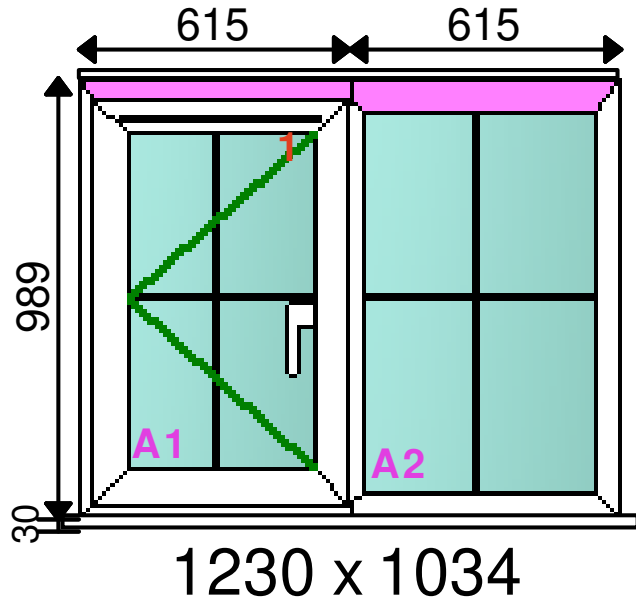

CUSTOMER	BROOMY LODGES	WORKS SHEET			Q0007186
REFERENCE	F3 BROOMY LODGES				
CONTRACT NO		ITEM : 3 of 6	GLAZED	SUPPLY & FIT	
PROD. DATE	30/12/1899	BATCH NO : 0			COMMENT:

Group	Int EL70 Welded PAS24 White
Manufactured Size	1230mm x 989mm
Quantity	1
Design	Style 20
Location A	KITCHEN REAR G
Location B	
Outside/Inside Colour	White
Profile Type	Bev Multi Chambered 6Ch F&S
Base Colour	
Reinforcing Rule	PAS24 PVC Inserts
Cill	85mm Stub Cill
Drainage	Concealed
Bead type	28mm Ovolo Bead White
Ventilator (Sash)	Link Vent 5000 Wht/Wht
Handle	White Lock Blk But
Locking	FMT Security Espag
Friction stay	DGS Stay >TH & Tristay >SH
Glazing Detail	Glass Supplied

LOCATION	DESCRIPTION	QTY	LENGTH1	LENGTH2	E-P	VNOTCH	REINFORCING	LENGTH
Frame (Top)	EWS7006WH 75mm Bev Frame White	1	635	635	\-|	\632.5~|35	75mm Frame Thermal Insert	1154
Frame (Top)	EWS7006WH 75mm Bev Frame White	1	635	635	\-|	\632.5|35		
Frame (Bottom)	EWS7011WH 60mm Bev Frame 6MC White	1	620	620	|-\	35|617.5~/		
Frame (Bottom)	EWS7011WH 60mm Bev Frame 6MC White	1	620	620	|-\	35|617.5/		
Frame (Left)	EWS7011WH 60mm Bev Frame 6MC White	1	979	979	\-|			
Frame (Right)	EWS7011WH 60mm Bev Frame 6MC White	1	979	979	\-|			
Z Mullion	EWS7003WH 70mm Z Bev Tran/Mull White	1	999	929	<->		Z Trans Thermal Insert	898
Sash (Top)	EWS7008WH 75mm Int Bev Sash 6MC White	1	581	581	\-|			
Sash (Bottom)	EWS7008WH 75mm Int Bev Sash 6MC White	1	581	581	\-|			
Sash (Left)	EWS7008WH 75mm Int Bev Sash 6MC White	1	915	915	\-|			
Sash (Right)	EWS7008WH 75mm Int Bev Sash 6MC White	1	915	915	\-|			
Multiple	EWS7312WH 28mm Ovolo Bead White		5458					
FExt (Top)	EWS116WH 15mm Frame Ext White	1	1230		|-\			
Cill	AS85WH 85mm Stub Cill White	1	1330		|-\			

DESCRIPTION	QTY	LENGTH				LOCATION: FRAME
ERLABPAS24 PAS24 CE Label	1					
EWS7255 Glazing Packer	8					
SC1 Screws	1					

DESCRIPTION	LOCATION:SASH A1	QTY	LENGTH
HINGTP GT StayGuard		4	
WLRHBB3 Wht Locking RH BLK But		1	
HG601L DGS Tri Stay 16" SH Single LH		1	
HG611R DGS EC Egress Stay 16" SH Single RH		1	
209FMT0850 850mm FMT Espag		1	
AH00145-LH FMT Espag Keep L/H		4	
VT070 Link Vent 5000 Wht/Wht		1	

REF	DESCRIPTION	QTY	SIZE
A1	4mm KS / 20 / 4 Clear Blk SupSpacer + Arg 25mm Geo.Bar White - #8	1	456 x 790
A2	4mm KS / 20 / 4 Clear Blk SupSpacer + Arg 25mm Geo.Bar White - #8	1	551 x 884