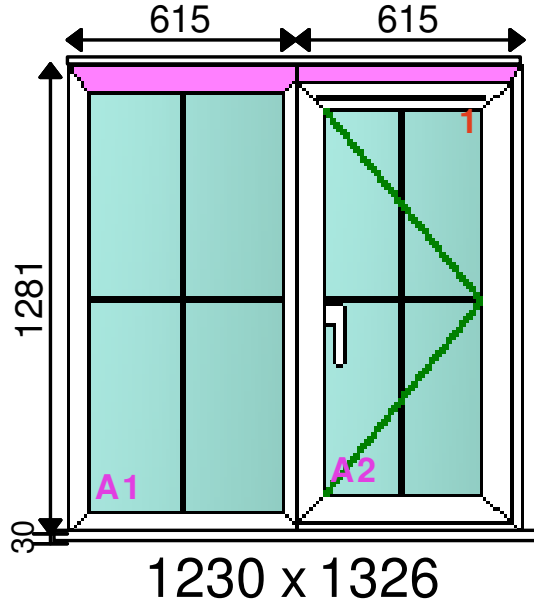

CUSTOMER	BROOMY LODGES	WORKS SHEET			Q0007186
REFERENCE	F3 BROOMY LODGES				
CONTRACT NO		ITEM : 4 of 6	GLAZED	SUPPLY & FIT	
PROD. DATE	30/12/1899	BATCH NO : 0			COMMENT:

Group	Int EL70 Welded PAS24 White
Manufactured Size	1230mm x 1281mm
Quantity	1
Design	Style 21
Location A	LOUNGE 1
Location B	
Outside/Inside Colour	White
Profile Type	Bev Multi Chambered 6Ch F&S
Base Colour	
Reinforcing Rule	PAS24 PVC Inserts
Cill	85mm Stub Cill
Drainage	Concealed
Bead type	28mm Ovolo Bead White
Ventilator (Sash)	Link Vent 5000 Wht/Wht
Handle	White Lock Blk But
Locking	FMT Security Espag
Friction stay	DGS Stay >TH & Tristay >SH
Glazing Detail	Glass Supplied

LOCATION	DESCRIPTION	QTY	LENGTH1	LENGTH2	E-P	VNOTCH	REINFORCING	LENGTH
Frame (Top)	EWS7006WH 75mm Bev Frame White	1	635	635	|-/	35|632.5/	75mm Frame Thermal Insert	1154
Frame (Top)	EWS7006WH 75mm Bev Frame White	1	635	635	|-/	35|632.5~/		
Frame (Bottom)	EWS7011WH 60mm Bev Frame 6MC White	1	620	620	\-|	\617.5|35		
Frame (Bottom)	EWS7011WH 60mm Bev Frame 6MC White	1	620	620	\-|	\617.5~/35		
Frame (Left)	EWS7011WH 60mm Bev Frame 6MC White	1	1271	1271	\-/			
Frame (Right)	EWS7011WH 60mm Bev Frame 6MC White	1	1271	1271	\-/			
Z Mullion	EWS7003WH 70mm Z Bev Tran/Mull White	1	1291	1221	<->		Z Trans Thermal Insert	1190
Sash (Top)	EWS7008WH 75mm Int Bev Sash 6MC White	1	581	581	\-/			
Sash (Bottom)	EWS7008WH 75mm Int Bev Sash 6MC White	1	581	581	\-/			
Sash (Left)	EWS7008WH 75mm Int Bev Sash 6MC White	1	1207	1207	\-/			
Sash (Right)	EWS7008WH 75mm Int Bev Sash 6MC White	1	1207	1207	\-/			
Multiple	EWS7312WH 28mm Ovolo Bead White		6626					
FExt (Top)	EWS116WH 15mm Frame Ext White	1	1230		|-			
Cill	AS85WH 85mm Stub Cill White	1	1330		|-			

DESCRIPTION	QTY	LENGTH				LOCATION: FRAME
ERLABPAS24 PAS24 CE Label	1					
EWS7255 Glazing Packer	8					
SC1 Screws	1					

DESCRIPTION	LOCATION:SASH A2	QTY	LENGTH
HINGTP GT StayGuard		4	
WLLHBB3 Wht Locking LH BLK But		1	
HG601R DGS Tri Stay 16" SH Single RH		1	
HG611L DGS EC Egress Stay 16" SH Single LH		1	
209FMT1150 1150mm FMT Espag		1	
AH00145-RH FMT Espag Keep R/H		4	
VT070 Link Vent 5000 Wht/Wht		1	

REF	DESCRIPTION	QTY	SIZE
A1	4mm KS / 20 / 4 Clear Blk SupSpacer + Arg 25mm Geo.Bar White - #8	1	551 x 1176
A2	4mm KS / 20 / 4 Clear Blk SupSpacer + Arg 25mm Geo.Bar White - #8	1	456 x 1082