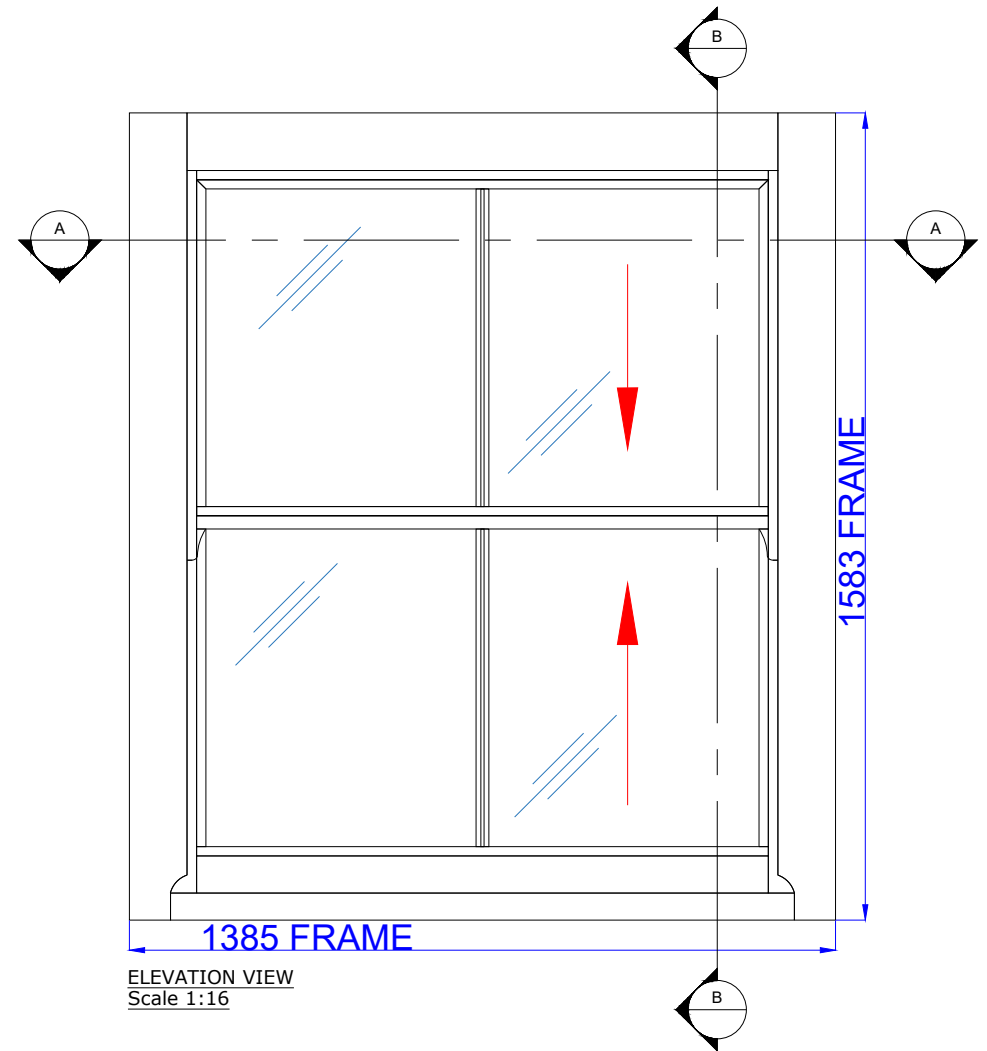

Section B-B  
Scale 1:4

Section A-A Scale 1:4

ELEVATION VIEW  
Scale 1:16

Unit 5E, Nobel Road, Eley Estate,  
Edmonton, London N18 3BH  
Tel: 020 8345 6616  
Fax: 020 8345 6229  
Email: sales@rptjoinery.co.uk  
Web: www.rptjoinery.co.uk

CUSTOMER: JLGC  
ADDRESS: THE CHURCH ROOMS

DRAWING TITLE: GW3 & GW5 - THE BELGRAVIA Box Sash Window  
- ELEVATION VIEW + SECTIONS

DATE: 22.03.2022

REVISION: 0

DRAWING NO.: RPT- GW3-GW5 DRAWN BY: RO SCALE: 1:4 & 1:16 @A3