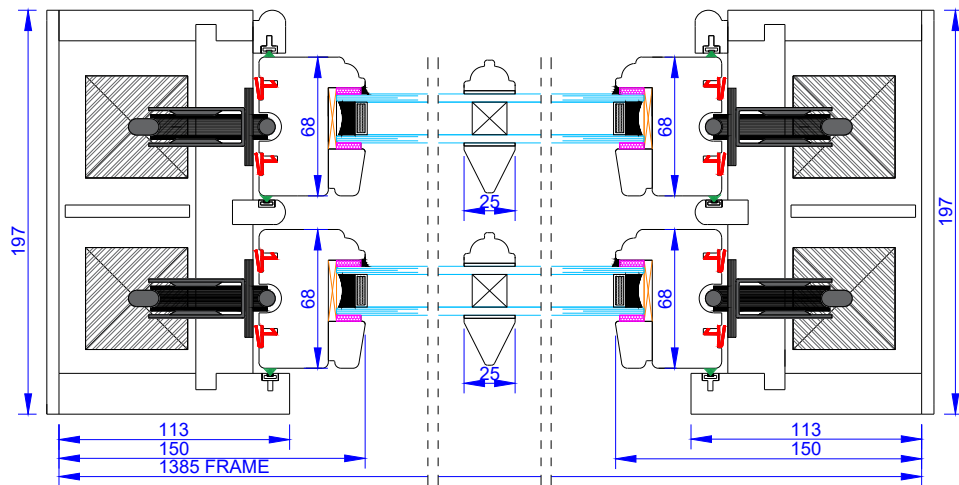

Section B-B  
Scale 1:4

Section A-A Scale 1:4

ELEVATION VIEW  
Scale 1:16

Unit 5E, Nobel Road, Eley Estate,  
Edmonton, London N18 3BH  
Tel: 020 8345 6616  
Fax: 020 8345 6229  
Email: sales@rptjoinery.co.uk  
Web: www.rptjoinery.co.uk

CUSTOMER: JLGC  
ADDRESS: THE CHURCH ROOMS

DRAWING TITLE: GW3 & GW5 - THE BELGRAVIA Box Sash Window  
- ELEVATION VIEW + SECTIONS

DATE: 22.03.2022

REVISION: 0

DRAWING NO.: RPT- GW3-GW5 DRAWN BY: RO SCALE: 1:4 & 1:16 @A3