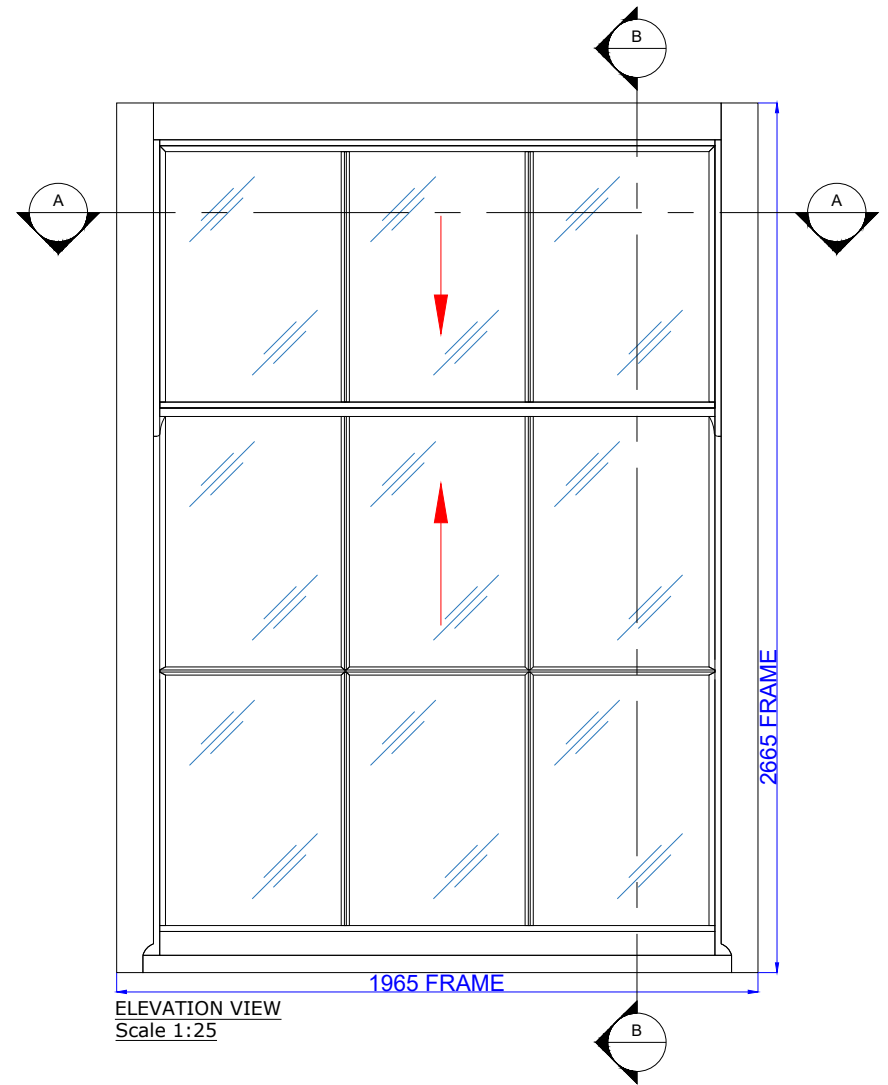

Section B-B Scale 1:4

ELEVATION VIEW
Scale 1:25

Section A-A Scale 1:4

Unit 5E, Nobel Road, Eley Estate,
Edmonton, London N18 3BH
Tel: 020 8345 6616
Fax: 020 8345 6229
Email: sales@rptjoinery.co.uk
Web: www.rptjoinery.co.uk

CUSTOMER: JLGC
ADDRESS: THE CHURCH ROOMS

DRAWING TITLE: GW4 - THE BELGRAVIA Box Sash Window
- ELEVATION VIEW + SECTIONS

DATE: 22.03.2022

REVISION: 0

DRAWING NO.: RPT- GW4

DRAWN BY: RO SCALE: 1:4 & 1:25 @A3