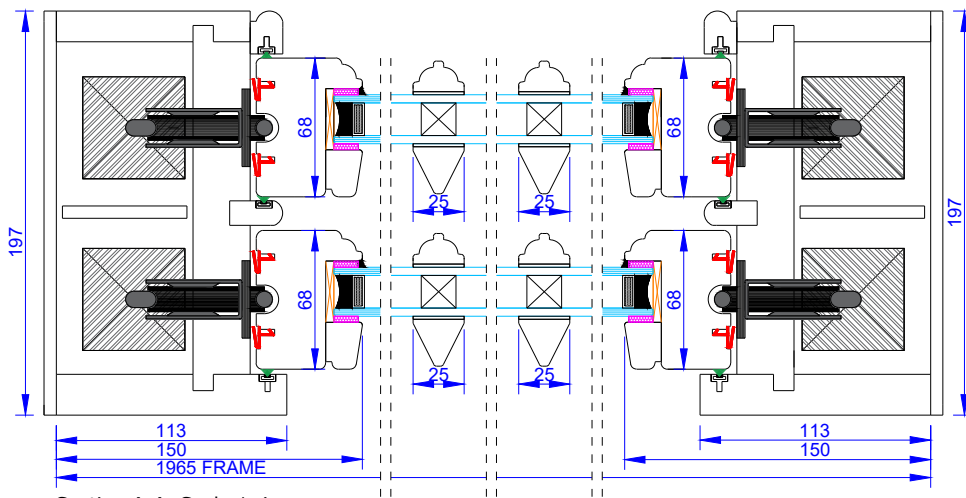

Section B-B Scale 1:4

ELEVATION VIEW
Scale 1:25

Section A-A Scale 1:4

Unit 5E, Nobel Road, Eley Estate,
Edmonton, London N18 3BH
Tel: 020 8345 6616
Fax: 020 8345 6229
Email: sales@rptjoinery.co.uk
Web: www.rptjoinery.co.uk

CUSTOMER: JLGC
ADDRESS: THE CHURCH ROOMS

DRAWING TITLE: GW4 - THE BELGRAVIA Box Sash Window
- ELEVATION VIEW + SECTIONS

DATE: 22.03.2022

REVISION: 0

DRAWING NO.: RPT- GW4

DRAWN BY: RO SCALE: 1:4 & 1:25 @A3