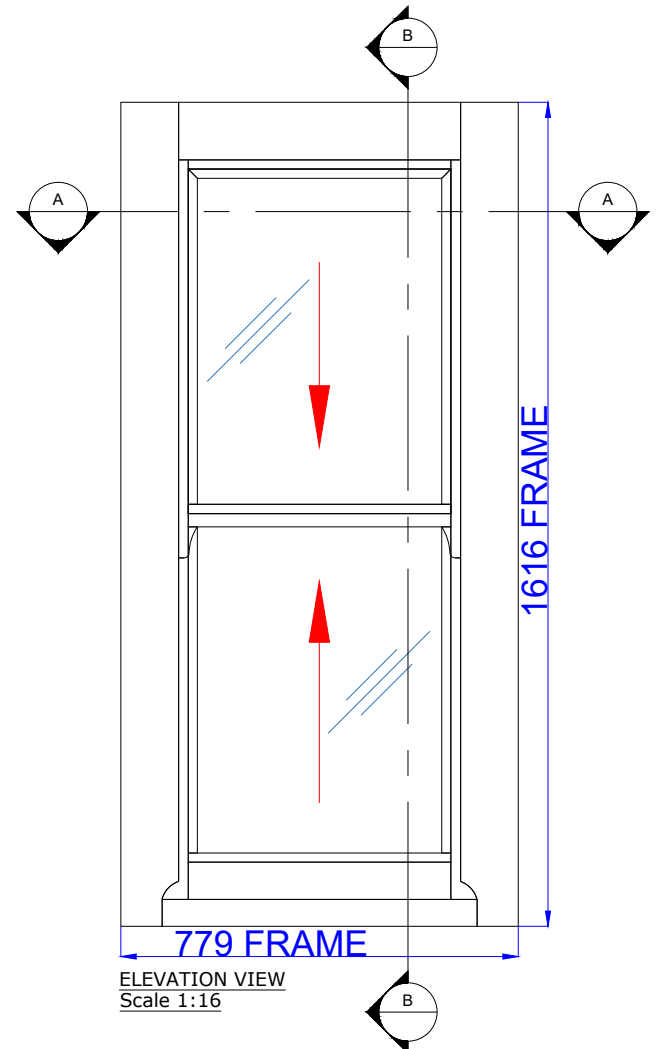

Section B-B
Scale 1:4

Section A-A Scale 1:4

ELEVATION VIEW
Scale 1:16

rpt joinery ltd
 Unit 5E, Nobel Road, Eley Estate,
 Edmonton, London N18 3BH
 Tel: 020 8345 6616
 Fax: 020 8345 6229
 Email: sales@rptjoinery.co.uk
 Web: www.rptjoinery.co.uk

CUSTOMER: JLGC	
ADDRESS: THE CHURCH ROOMS	
DRAWING TITLE: GW1 & GW2 -THE BELGRAVIA Box Sash Window - ELEVATION VIEW + SECTIONS	
DATE: 22.03.2022	REVISION: 0
DRAWING NO.:RPT- GW1-GW2 DRAWN BY: RO SCALE: 1:4 & 1:16 @A3	