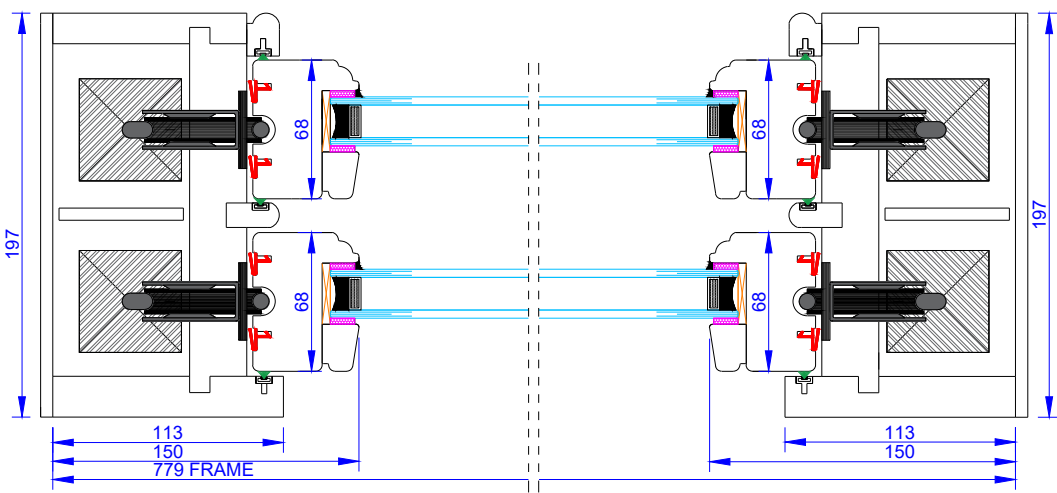

Section B-B
Scale 1:4

Section A-A Scale 1:4

ELEVATION VIEW
Scale 1:16

rpt joinery ltd
 Unit 5E, Nobel Road, Eley Estate,
 Edmonton, London N18 3BH
 Tel: 020 8345 6616
 Fax: 020 8345 6229
 Email: sales@rptjoinery.co.uk
 Web: www.rptjoinery.co.uk

CUSTOMER: JLGC	
ADDRESS: THE CHURCH ROOMS	
DRAWING TITLE: GW1 & GW2 -THE BELGRAVIA Box Sash Window - ELEVATION VIEW + SECTIONS	
DATE: 22.03.2022	REVISION: 0
DRAWING NO.:RPT- GW1-GW2 DRAWN BY: RO SCALE: 1:4 & 1:16 @A3	