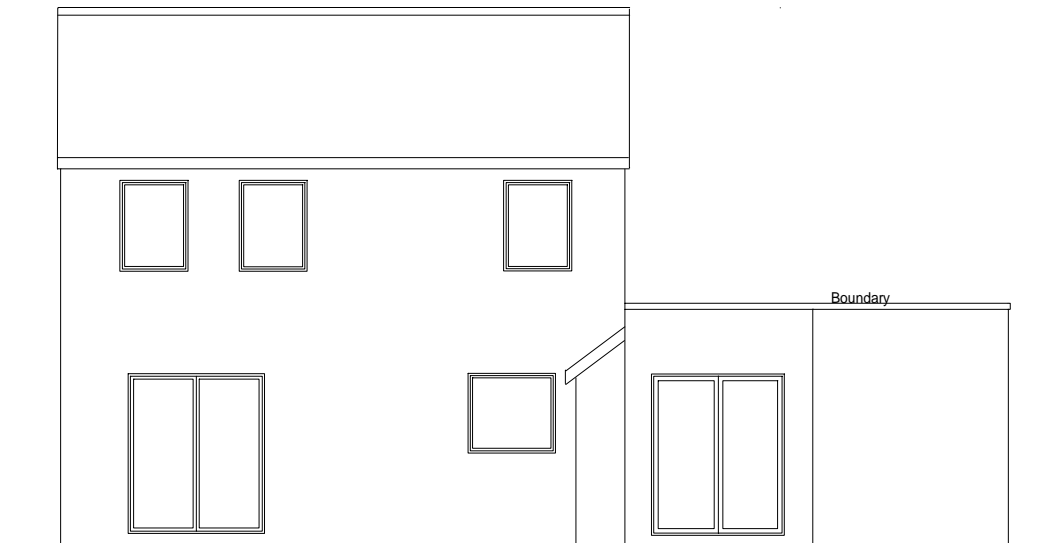

Front elevation

Rear elevation

2 Ryecroft Lane Fowlmere SG8 7TT

Existing elevations      Date:      June 2023

Drawing No: LAMP/8      Scale:      1:100 @ A4