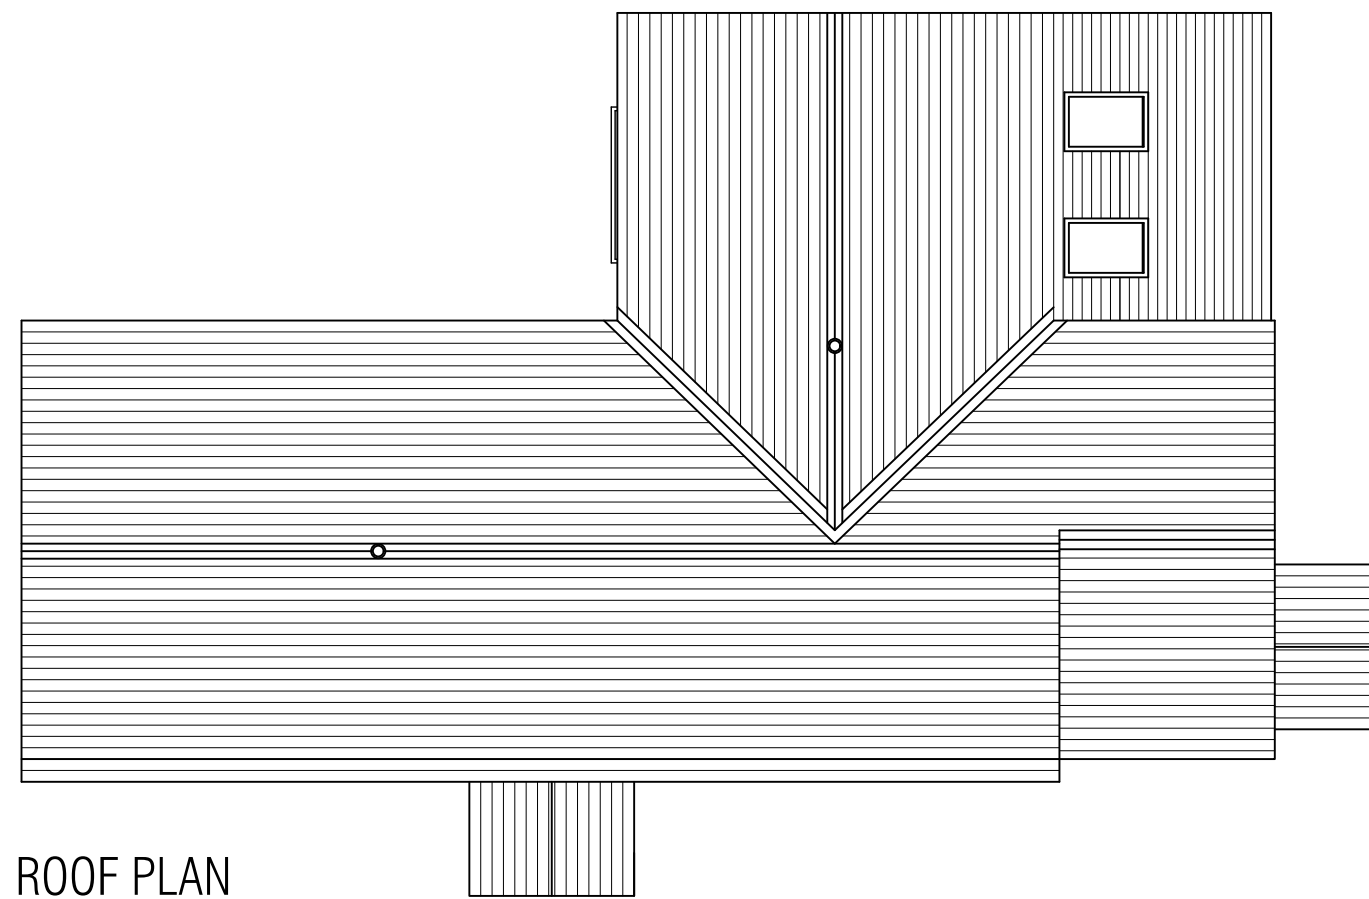

FIRST FLOOR

ROOF PLAN

GROUND FLOOR

NIBLETT
architecture

13 THE PINES, MARDY ABERGAVENNY
MONMOUTHSHIRE, NP7 6HQ
TEL: 01873 859254
www.neilniblett.co.uk

project
PROPOSED EXTENSIONS TO
SADDLESTONES
LYNCH FARM
LITTLETON - UPON - SEVERN
BRISTOL

title
PROPOSED PLANS

type
PLANNING

drawn
NBP

date
DECEMBER 21

drg. no.
21/174 05 D

scale
1:100 on A3