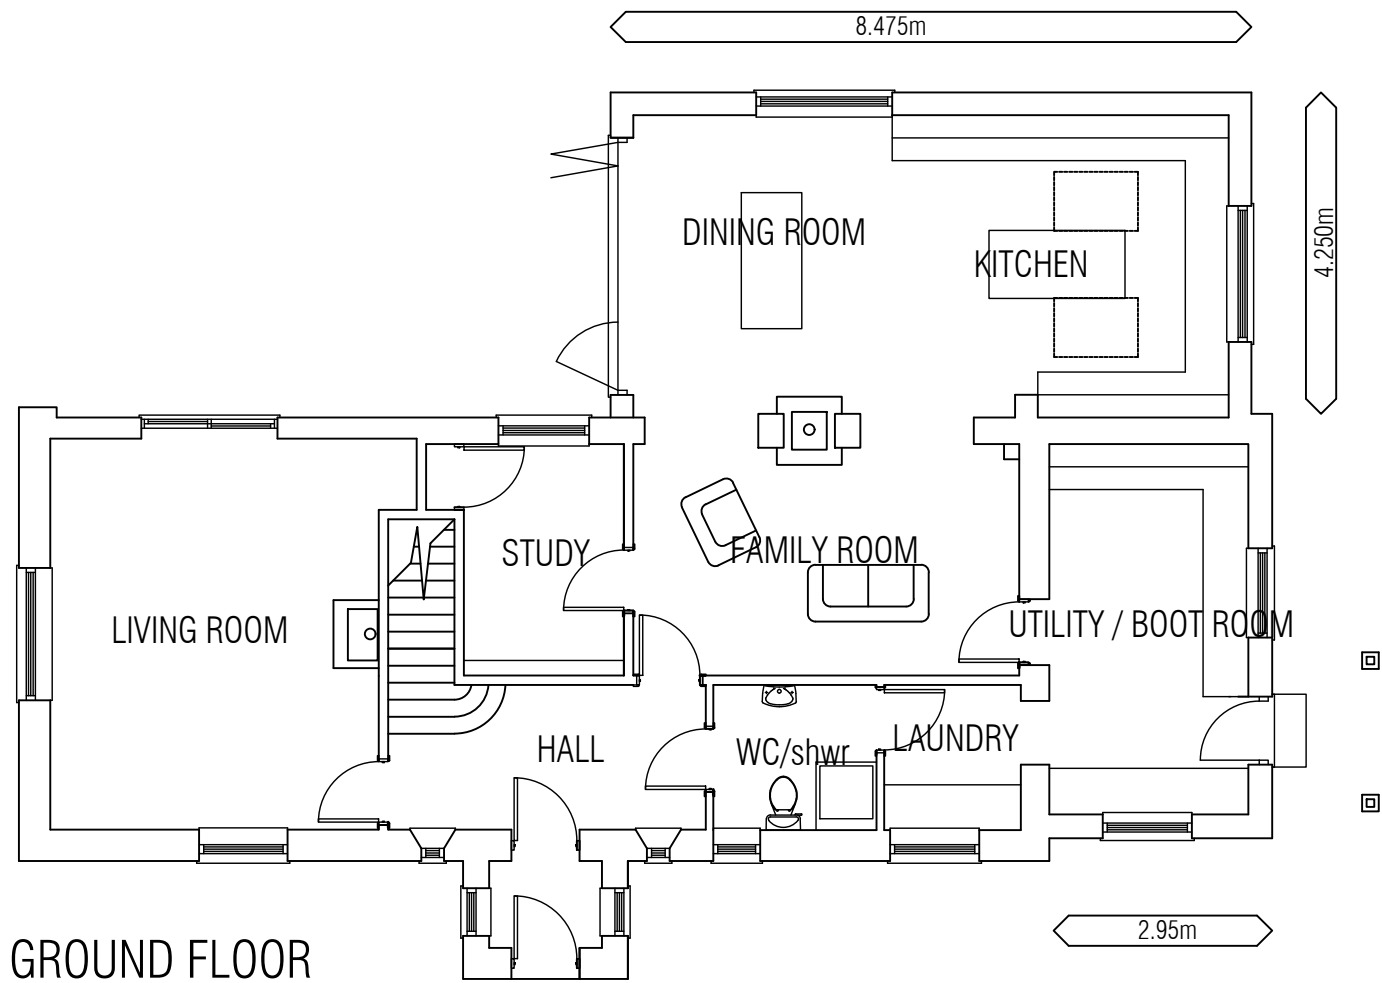

FIRST FLOOR

ROOF PLAN

GROUND FLOOR

NIBLETT
architecture

13 THE PINES, MARDY ABERGAVENNY
MONMOUTHSHIRE, NP7 6HQ
TEL: 01873 859254
www.neilniblett.co.uk

project
PROPOSED EXTENSIONS TO
SADDLESTONES
LYNCH FARM
LITTLETON - UPON - SEVERN
BRISTOL

title
PROPOSED PLANS

type
PLANNING

drawn
NBP

date
DECEMBER 21

drg. no.
21/174 05 D

scale
1:100 on A3