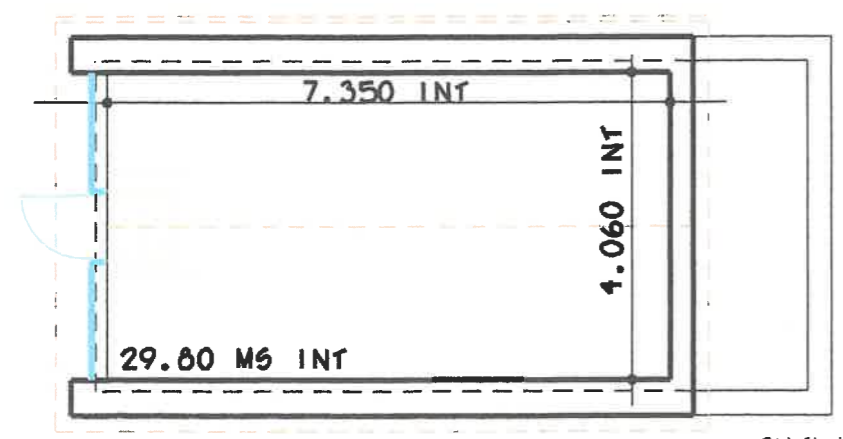

A WINDOW OMITTED, GLASS FACADE ADDED 06.06.23
 B MINOR REVISIONS 16.06.23
 C MINOR REVISIONS 21.06.23
 D SCALE REVISIONS REVISED 06.07.23

SECTION

NORTH-SOUTH ELEVATIONS

WEST ELEVATION

EAST ELEVATION

GROUND FLOOR

PROJECT
THE MUSIC ROOM
THE FOX
BABES GREEN
PARISH
HERTS

TITLE
FLOOR PLANS

SCHEME ONE

SCALE DATE
 1:100@A3 MAY 2023

DRAWING NO.
P1255.03 P