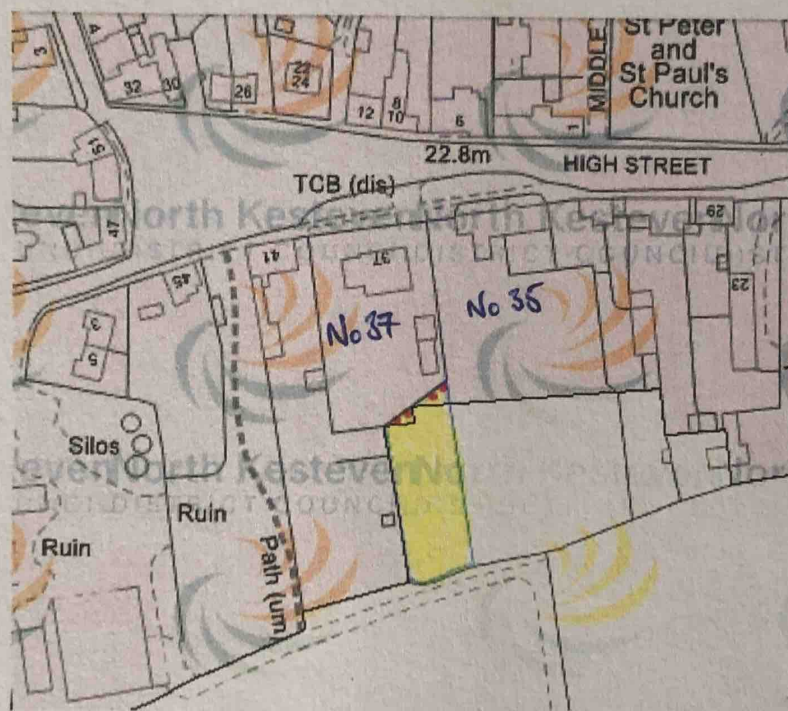

Extract of Conservation Area Map: Osbournby

(purple shading denotes conservation area)

(potential)

- garden land subject of sale by No 35 to No 37
- position of existing holm oak trees