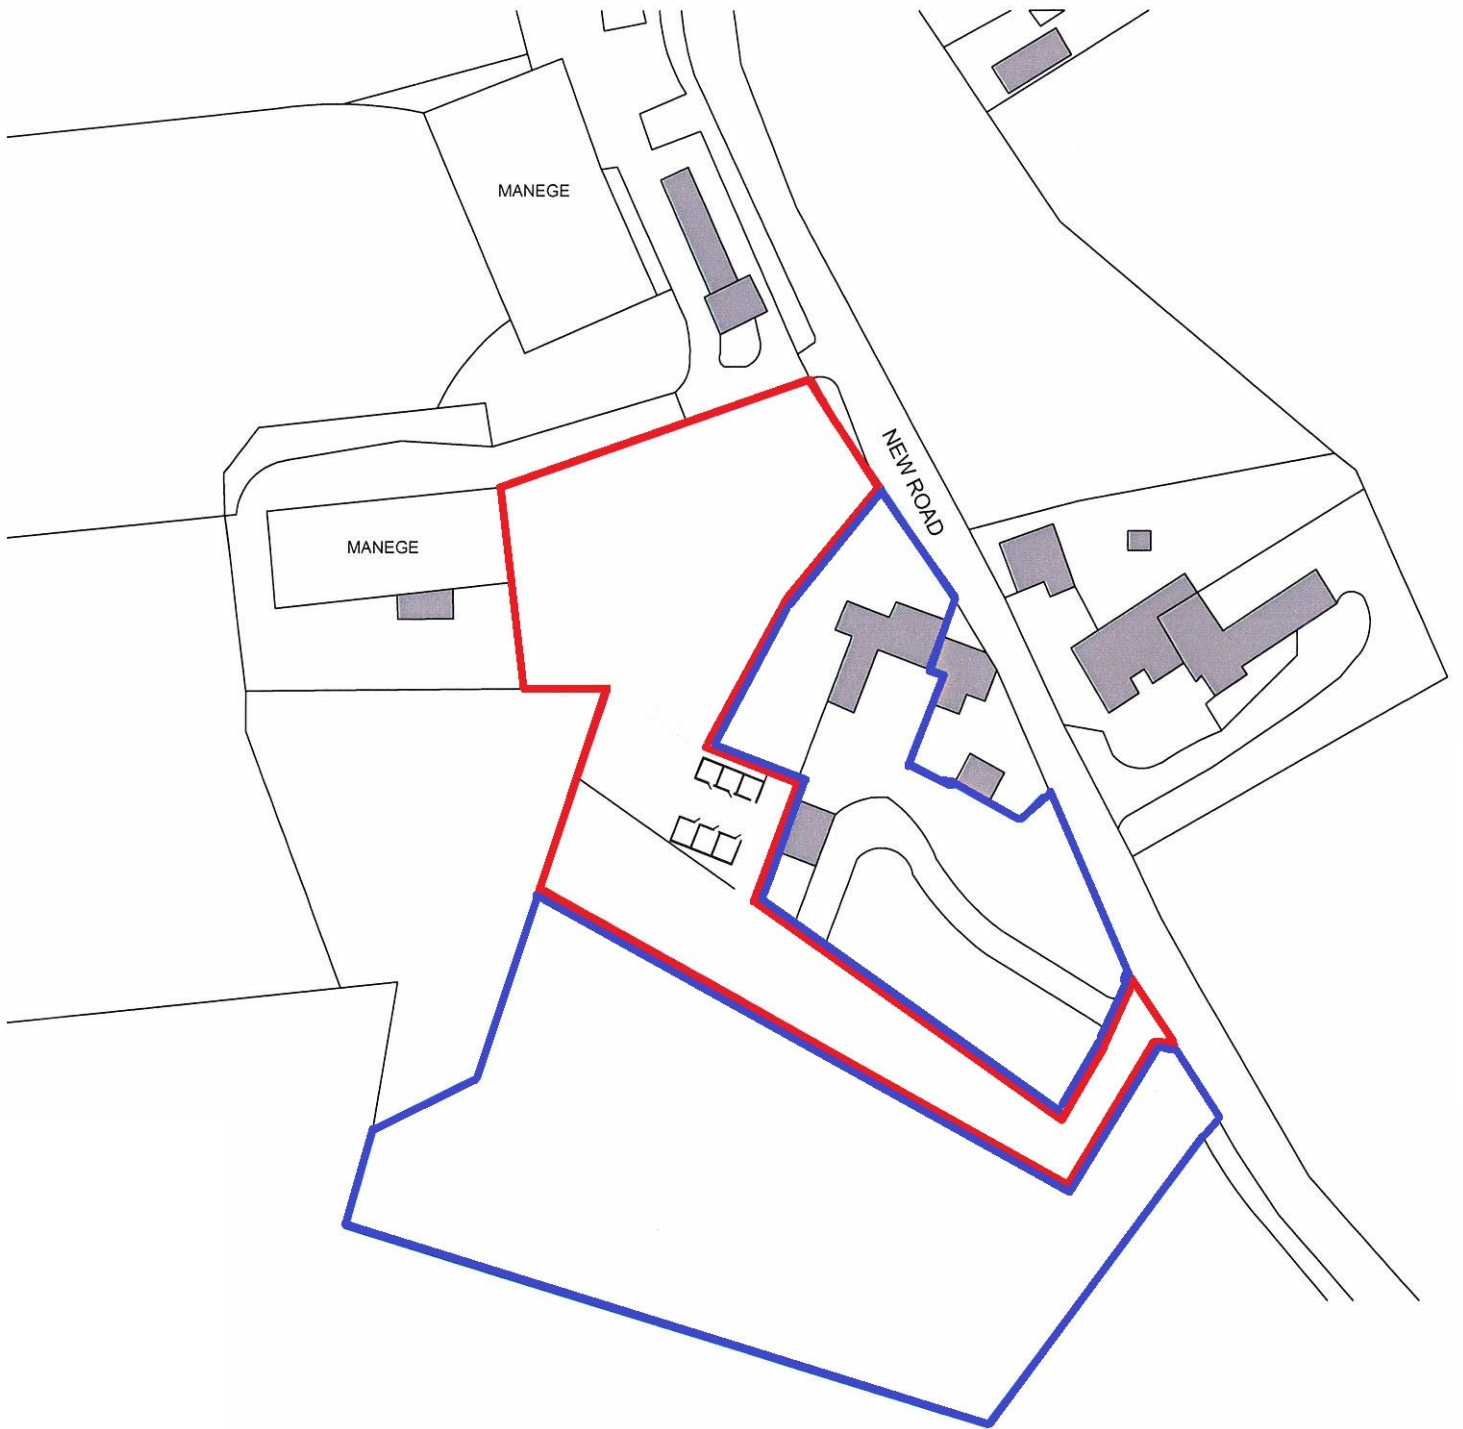

LOCATION PLAN

Roscoe Lowe Farm, Anderton, Chorley
Scale - 1:1250 @ A4

NEIL PIKE
ARCHITECTS