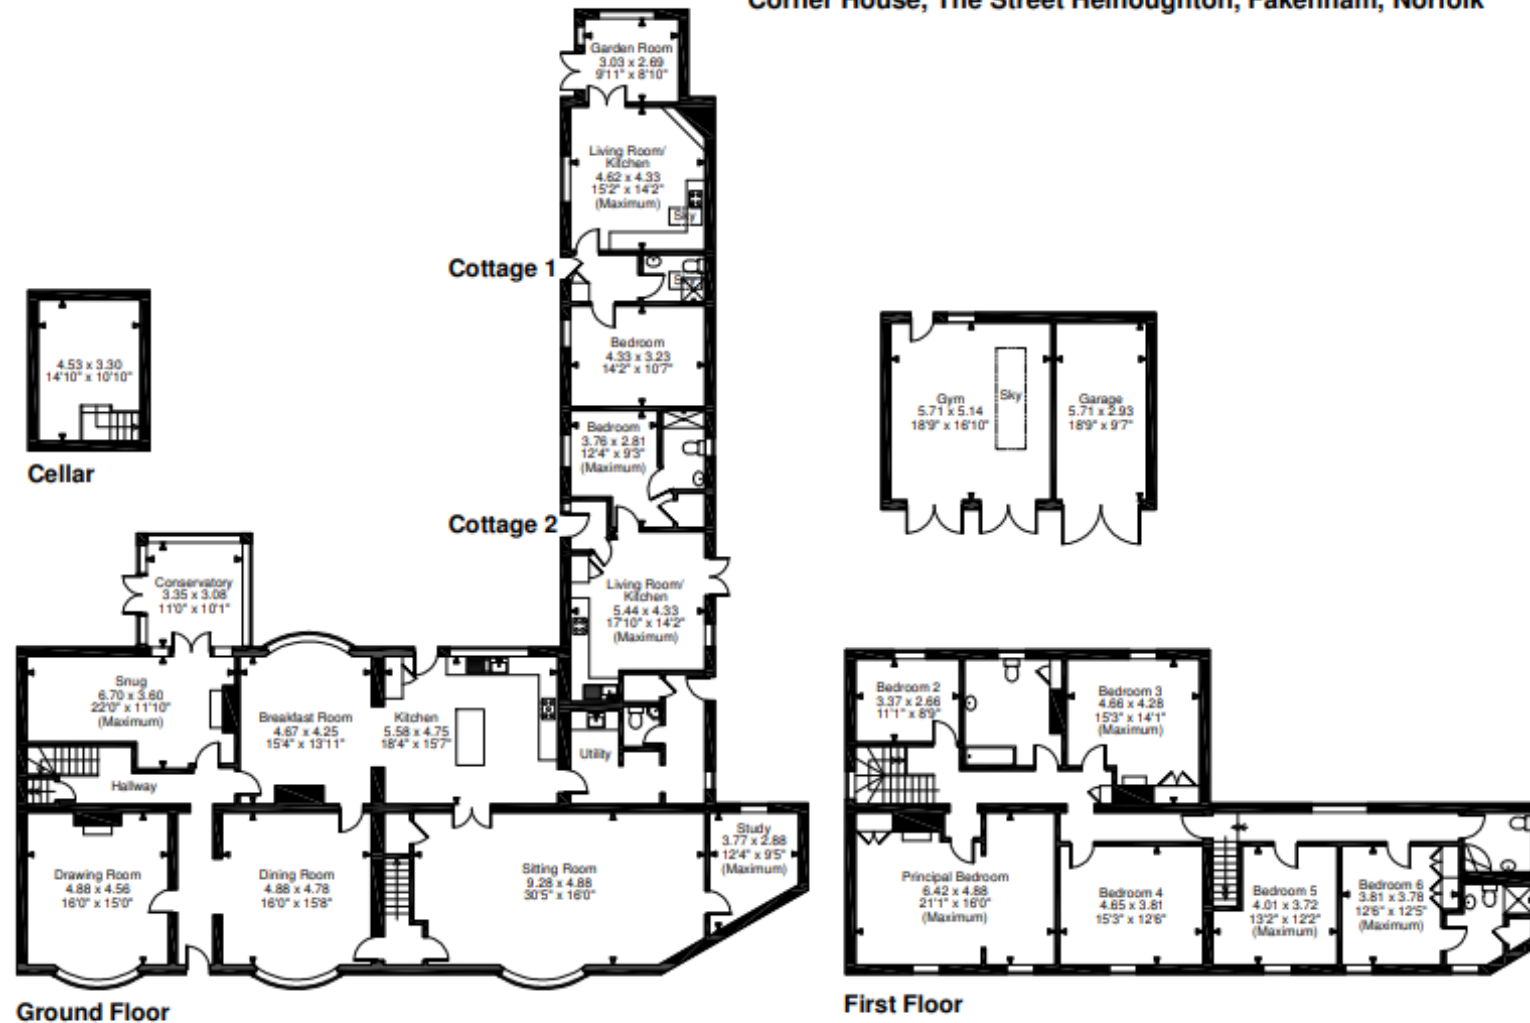

Corner House, The Street Helhoughton, Fakenham, Norfolk

FOR ILLUSTRATIVE PURPOSES ONLY - NOT TO SCALE

The position & size of doors, windows, appliances and other features are approximate only.

The Coffee Shop and Essentials Store would be located in the Drawing Room and Dining Room (and the Entrance Hall between them) on the Ground Floor. The structure of the building and the rooms would not change.