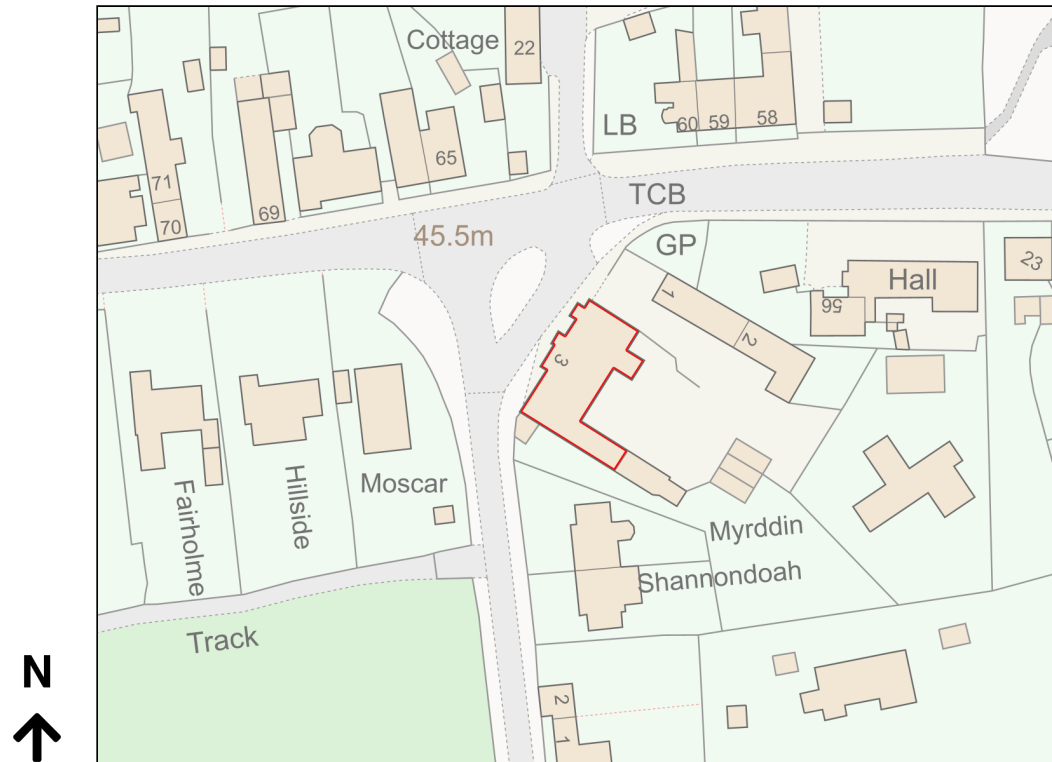

Location Plan

Site Address: Corner House, 3, The Street, Helhoughton, NR21 7AH

Date Produced: 12-Jul-2023

Scale: 1:1250 @A4

Planning Portal Reference: PP-12308722v1