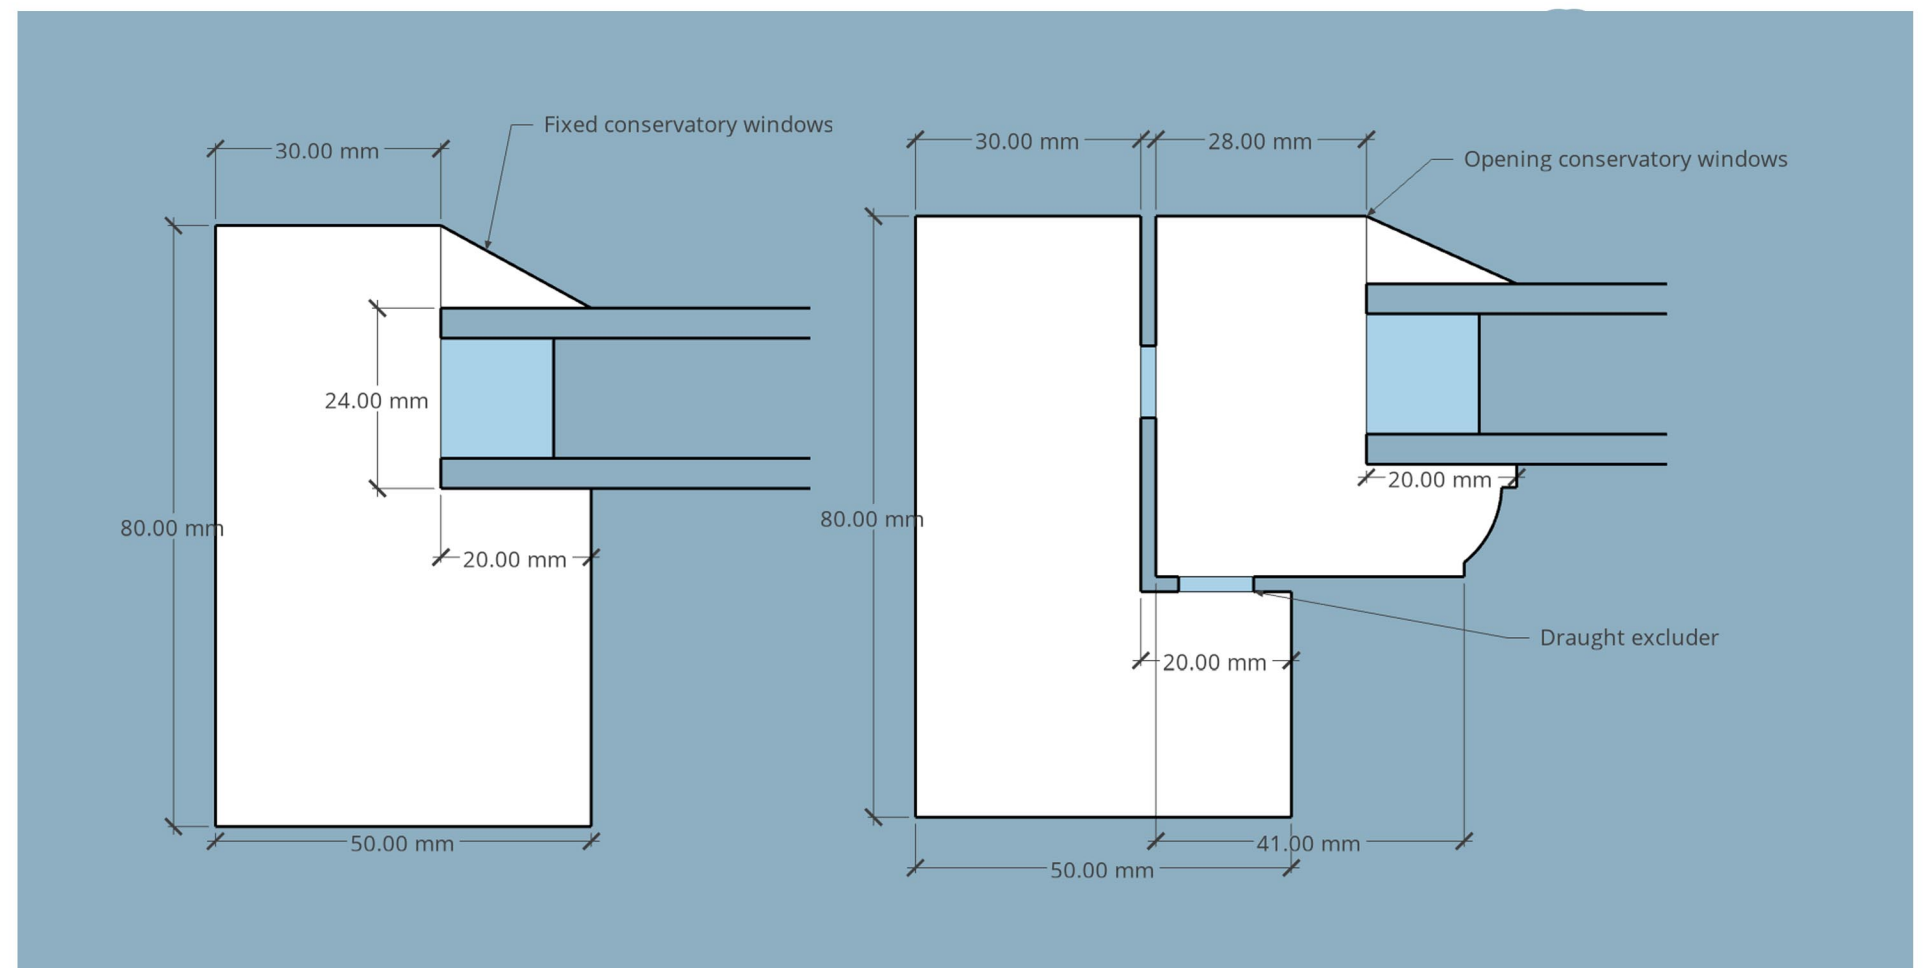

Fig 10.
Proposed Joinery detail For conservatory Windows
Polanguy Farmhouse
26/5/23

The Farmhouse,
Polanguy
constantine
Tr115QJ

opening window

fixed window

1:20 @A3

1:1 @A3

Nikolas Thiessen