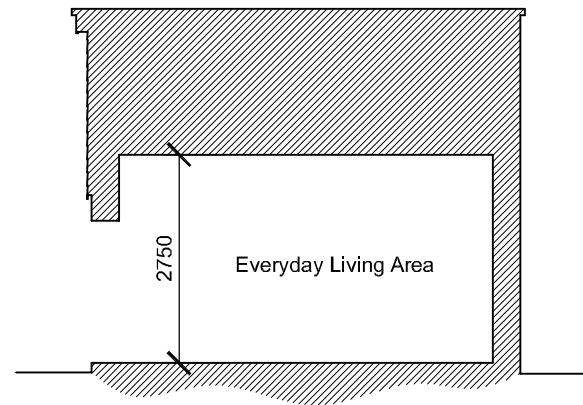

Cross Sections

scale 1:100 @ A3 (metres)

address
**Sunray, Chatter Alley
 Dogmersfield, Hook
 Hampshire, RG27 8SS**

drawing
**Proposed
 Cross Sections**

Waterstone
 Design Limited
 Kaikoura
 6 Spruce Way
 Fleet
 Hampshire
 GU51 3JB
 Telephone
 01252 616420