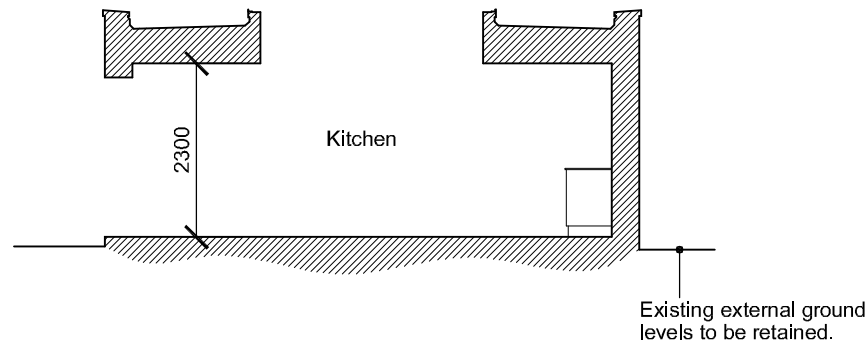

Cross Sections

scale 1:100 @ A3 (metres)

address
**Sunray, Chatter Alley
 Dogmersfield, Hook
 Hampshire, RG27 8SS**

drawing
**Proposed
 Cross Sections**

Waterstone
 Design Limited
 Kaikoura
 6 Spruce Way
 Fleet
 Hampshire
 GU51 3JB
 Telephone
 01252 616420

scale	As indicated	sheet	A3
date	July 2023		
ref	WSD / 570 - 012	rev	-

rev	date	description