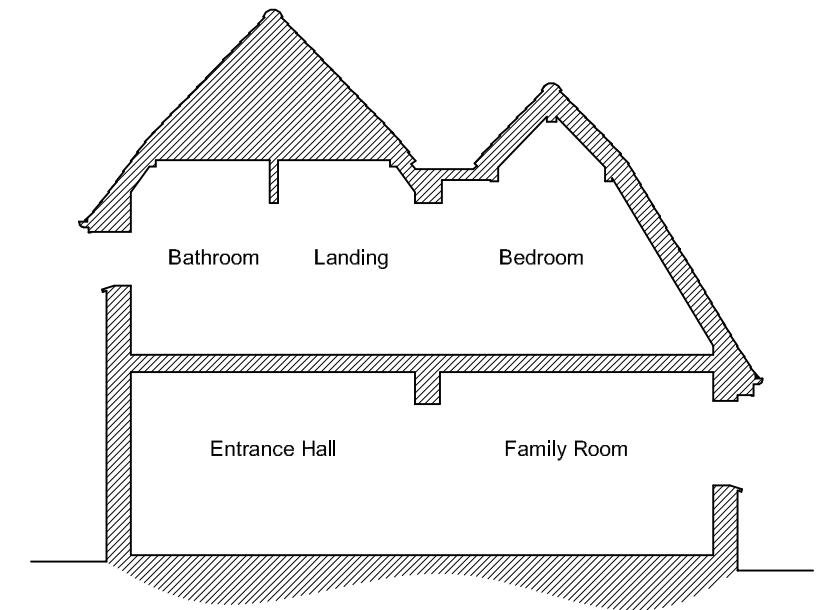

Cross Sections

scale 1:100 @ A3 (metres)

address
**Sunray, Chatter Alley
 Dogmersfield, Hook
 Hampshire, RG27 8SS**

drawing
**Proposed
 Cross Sections**

Waterstone
 Design Limited
 Kaikoura
 6 Spruce Way
 Fleet
 Hampshire
 GU51 3JB
 Telephone
 01252 616420

scale	As indicated	sheet	A3
date	July 2023		
ref	WSD / 570 - 012	rev	-

rev	date	description